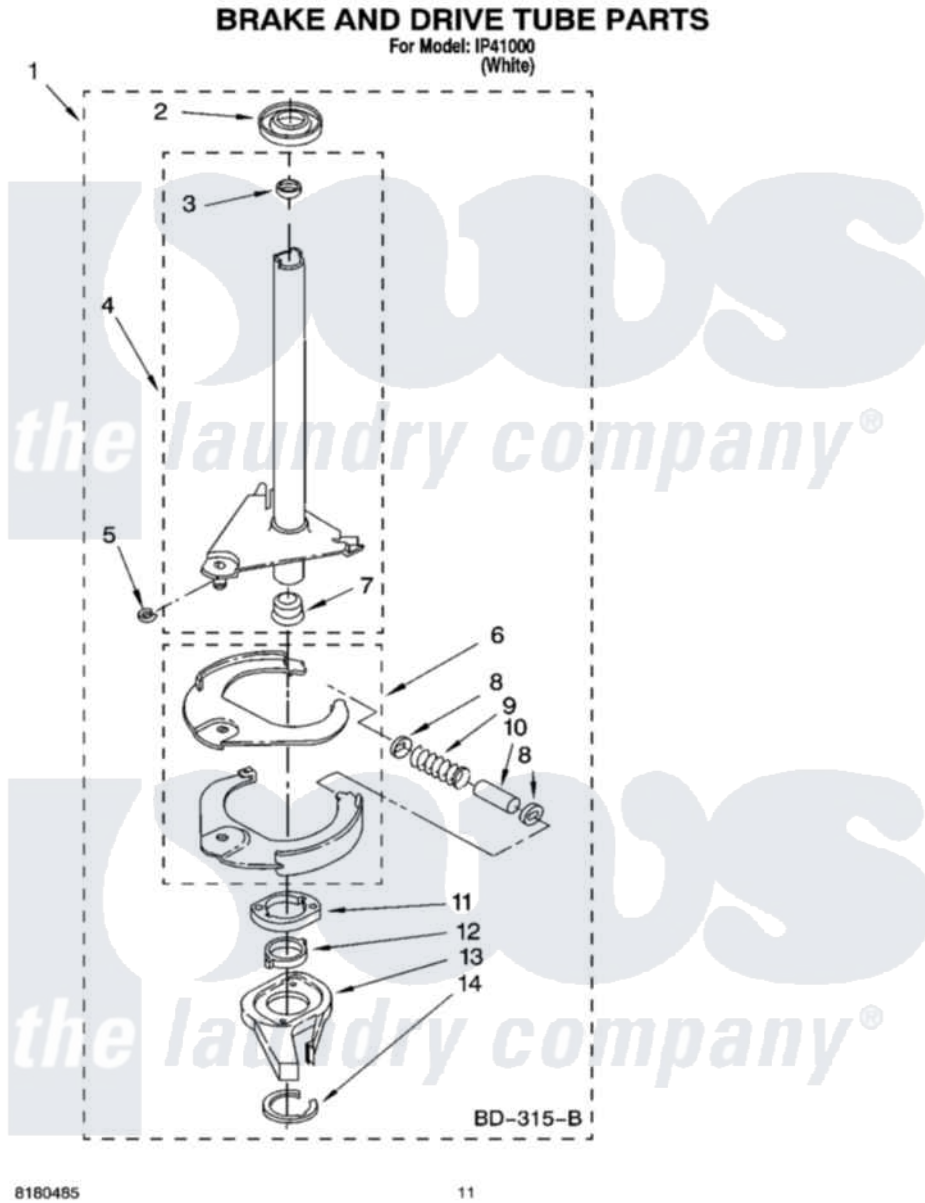

Whirlpool IP41000 07 - BRAKE AND DRIVE TUBE PARTS

Whirlpool [Residential Whirlpool IP41000 Washer Parts](#) Parts Diagram 07 - BRAKE AND DRIVE TUBE PARTS
Click on the part number to view part

Item	Original Part Number	Replaced By	Status	Part Description
1	388952	285792		Basketdrive
2	62658			Ring, Thrust
3	356427			Seal, Spin Pinion
4	64027	64208		Tube-Spin
5	64035	W10083190		Ring, Retaining
6	64232	285438		Shoe-Brake
7	62703	8546462		"T" Bearing, Spin Tube
8	3353956	285658		Sleeve
9	387806		Not Available	Spring, Brake
10	3355360	285658		Sleeve
11	661516	8546461		Cam, Brake Release
12	63022			Sleeve, Cam
13	64194	285790		Lining
14	90368	W10083200		Ring, Retaining
"	BLANK		Not Available	Following Parts Not Illustrated
"	285208			Lubricant