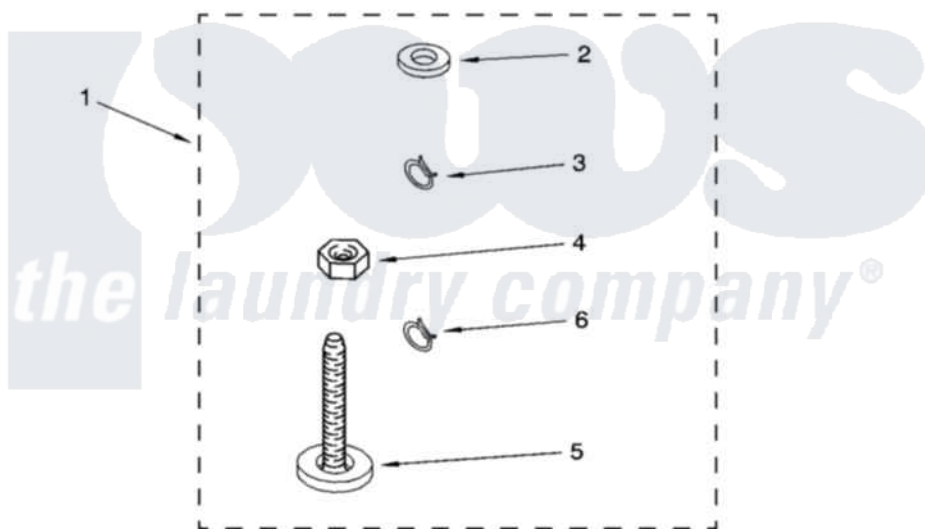

**Whirlpool IP41000 10 - MISCELLANEOUS PARTS, OPTIONAL PARTS  
(NOT INCLUDED)**

**MISCELLANEOUS PARTS**

For Model: IP41000  
(White)

Whirlpool [Residential Whirlpool IP41000 Washer Parts](#) Parts Diagram 10 - MISCELLANEOUS PARTS, OPTIONAL PARTS (NOT INCLUDED)

[Click on the part number to view part](#)

Item	Original Part Number	Replaced By	Status	Part Description
1	3976263	<a href="#">285654</a>		Parts-Misc
2	3976300	<a href="#">16123</a>		Washer Inlet-Hose Miscellaneous Parts Must be Ordered Separately.
3	3366912	<a href="#">356138</a>		Clamp, Hose
4	<a href="#">3359452</a>			Nut, Lock
5	389102	<a href="#">W10001130</a>		Foot, Leveling
6	3366913	<a href="#">3357331</a>		Clamp, Drain
	<a href="#">72017</a>			Paint, Touch-Up
"	<a href="#">350938</a>			Paint, Pressurized Spray B
"	<a href="#">350930</a>			Paint, Pressurized Spray B
"	<a href="#">799344</a>			Paint, Touch-Up )
"	BLANK		Not Available	OIL
"	<a href="#">350572</a>			Oil
"	BLANK		Not Available	LUBRICANT

"	<a href="#">285208</a>		Lubricant
"	BLANK	Not Available	SEALER
"	<a href="#">285195</a>		Sealer Sealer, Gasket
"	BLANK	Not Available	ACCESSORY PARTS
"	<a href="#">63580</a>		Dispenser, Fabric Softener
"	<a href="#">367031</a>		Water System Parts
"	<a href="#">285320</a>		Water System Parts