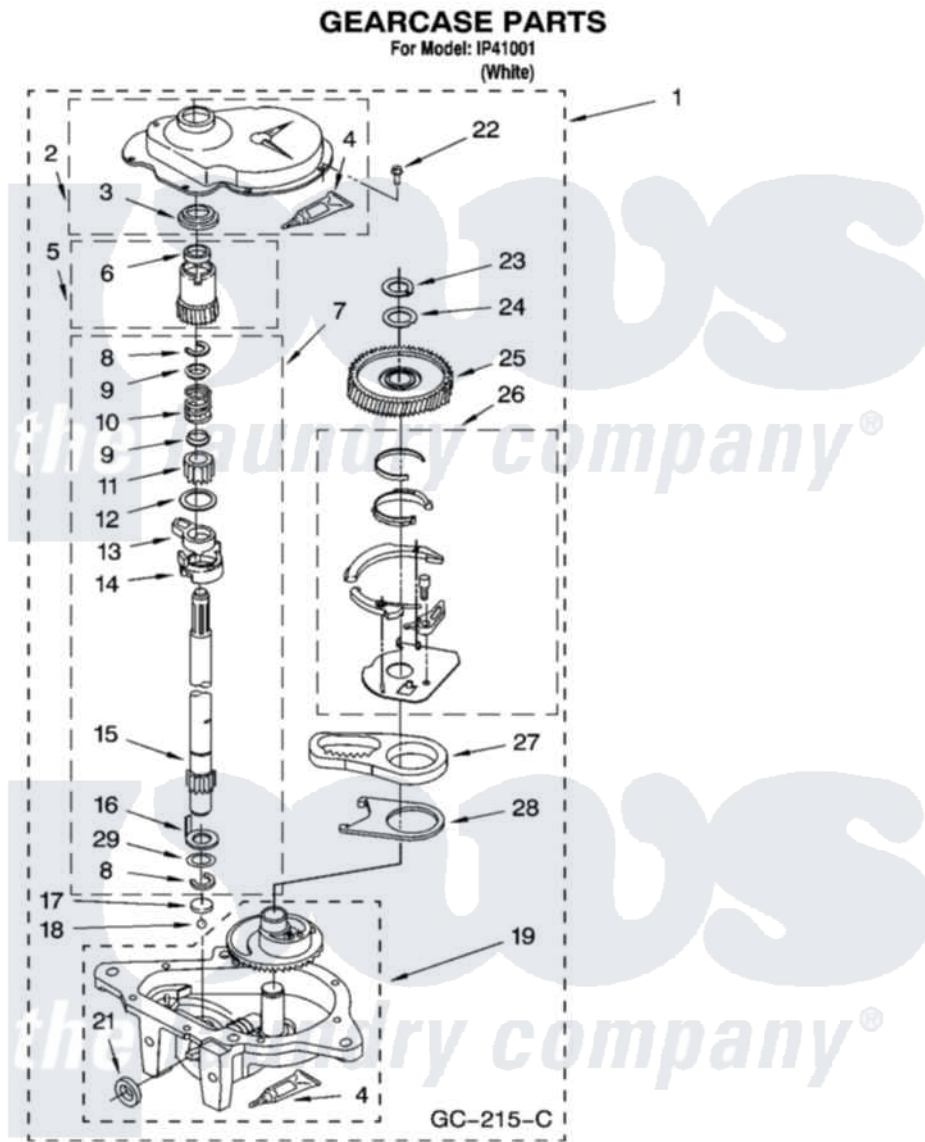

Whirlpool IP41001 08 - GEARCASE PARTS

12

8180637

Whirlpool [Residential Whirlpool IP41001 Washer Parts](#) Parts Diagram 08 - GEARCASE PARTS
Click on the part number to view part

Item	Original Part Number	Replaced By	Status	Part Description
1	3360630	3360629		Gearcase
2	285202			Cover, Gearcase
3	3349985			Seal, Gearcase Cover
4	285195			Sealer Sealer, Gasket
5	63320	285362		Gear and Pinion
6	356427			Seal, Spin Pinion
7	389387			Shaft, Agitator
8	90369		Not Available	Ring, Retaining (2)
9	62677			Retainer, Spring
10	62676			Spring, Agitator
11	63273	285509		Shaft, Agitator
12	62619			Washer, Agitator Gear
13	62580	285206		Cam-Agitator
14	62581	285206		Cam-Agitator
15	285509			Shaft, Agitator
16	62618			Washer, Cam Thrust

17	16018	285205	Bearing
18	85529	285205	Bearing
19	389230	285515	Gearcase
21	285352		Seal Kit, Thrust Plug
22	3351614		Screw, Gearcase Cover Mounting
23	3362552	285765	Ring-Retr
24	285735	285766	Washer Kit, Thrust
25	62570	285362	Gear and Pinon
26	388253	999516	Shelf-Glas
27	3349296	8546456	Rack, Connecting
28	62621		Actuator, Shift
29	388815		Washer, Intermediate 1 3976263 Miscellaneous Parts Bag 2 3976300 Washer, Inlet Hose 3 3366913 Clamp, Hose