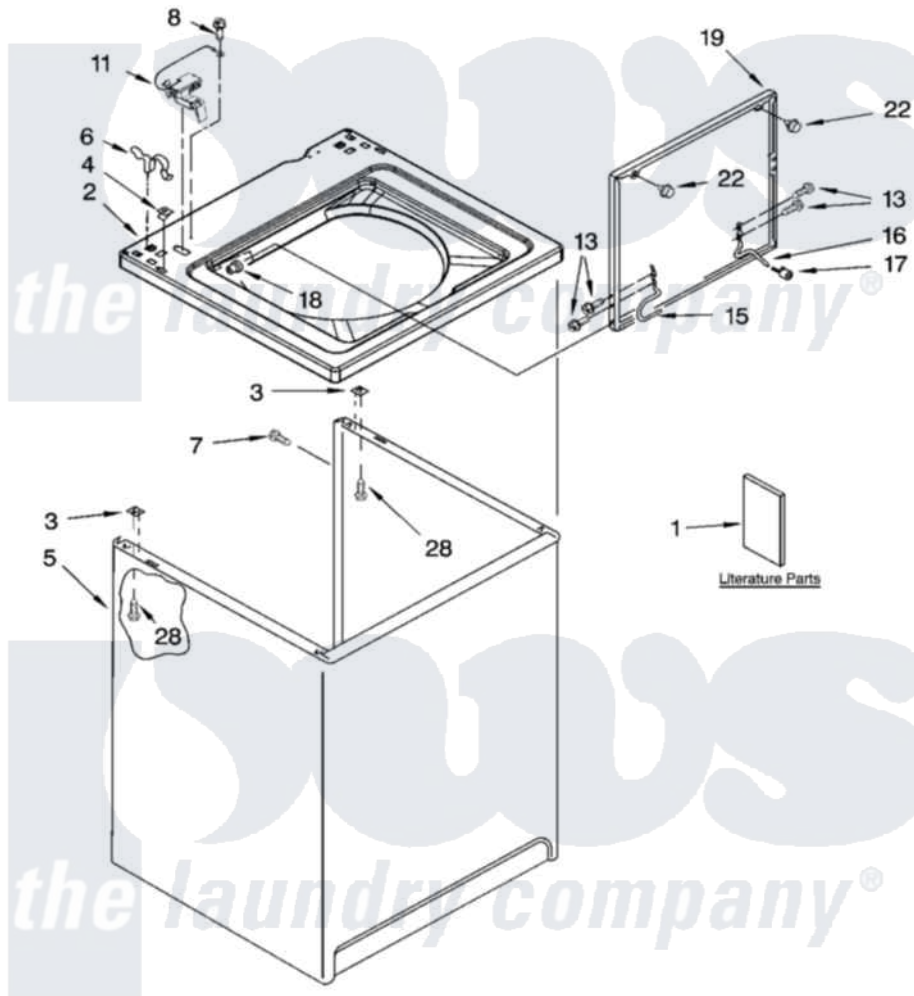

# Whirlpool IP41002 01 - TOP AND CABINET PARTS

## TOP AND CABINET PARTS

For Model: IP41002  
(White)

AUTOMATIC  
WASHER

8-05 Litho in U.S.A. (dtd)

1

Part No. 8180786

Whirlpool [Residential Whirlpool IP41002 Washer Parts](#) Parts Diagram 01 - TOP AND CABINET PARTS

[Click on the part number to view part](#)

Item	Original Part Number	Replaced By	Status	Part Description
1	3956025		Not Available	Installation Instructions
"	3955923		Not Available	Feature Sheet
"	3955877		Not Available	Use & Care Guide
"	8541941		Not Available	Wiring Diagram
2	<a href="#">8318068</a>			Top
3	62750			Spacer, Cabinet To Top (4)
4	<a href="#">357213</a>			Nut, Push-In
5	<a href="#">63424</a>			Cabinet
6	<a href="#">62780</a>			Clip, Top And Cabinet And Rear Panel
7	3357011	<a href="#">308685</a>		Side Trim )
8	<a href="#">3351614</a>			Screw, Gearcase Cover Mounting
11	<a href="#">8318084</a>			Switch, Lid
13	3351355	<a href="#">W10119828</a>		Screw, Lid Hinge Mounting
15	<a href="#">8318088</a>			Hinge, Lid
16	<a href="#">54583</a>			Hinge, Lid

17	<a href="#">19119</a>		Bumper, Lid Hinge
18	<a href="#">21258</a>		Bearing, Lid Hinge
19	8542383	<a href="#">W10193857</a>	Lid
22	<a href="#">9724509</a>		Bumper, Lid
28	<a href="#">3390631</a>		Screw, 10-16 X 3/8