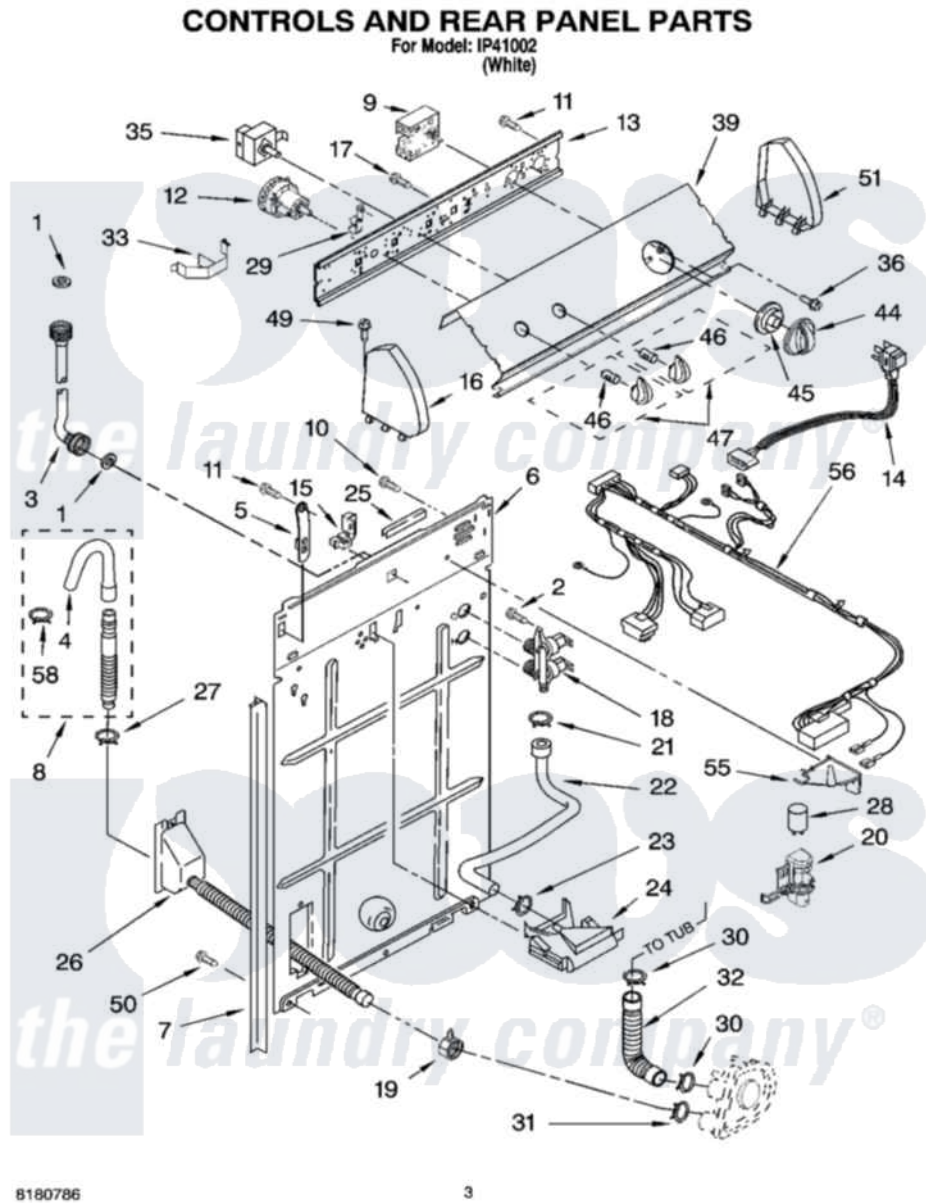

Whirlpool IP41002 02 - CONTROLS AND REAR PANEL PARTS

8180786

3

Whirlpool [Residential Whirlpool IP41002 Washer Parts](#) Parts Diagram 02 - CONTROLS AND REAR PANEL PARTS
Click on the part number to view part

Item	Original Part Number	Replaced By	Status	Part Description
1	3976300	16123		Washer Inlet-Hose Miscellaneous Parts Must be Ordered Separately.
2	9740848			Screw, Mixing Valve Mounting
3	8571377	89503		Hose-Inlet
"	8571378	89503		Hose-Inlet
4	3357027			Nozzle, Hose Drain
5	8568314			Strap, Console
6	3357978			Panel, Rear
7	62747			Pad, Rear Panel
8	3951609	285664		Hose
"	661577	285666		Hose
"	3357090	285702		Hose
9	8541939			Timer, Control
10	3351614			Screw, Gearcase Cover Mounting
11	90767			Screw, 8A X 3/8 HeX Washer Head Tapping

12	3366849	W10339228	Switch-WL
13	3948608		Bracket, Control
14	661661	285800	Cord-Power
15	3952821	285777	Relief-Str
16	8271365	279962	Endcap
17	3400073		Screw, Ground
18	3952164	285805	Valve-Inlet
19	3976395		Restraint, Hose
20	8318046		Clip, Capacitor
21	301958	596669	Clamp, Manifold
22	8541607	3357328	Hose, Vacuum Break
23	370450	596669	Clamp, Manifold
24	387606	3360977	Break-Vac
25	303294	3367669	Protector, Edge
26	8317940	W10358149	Drain Hose Assembly
27	3366912	356138	Clamp, Hose
28	8572717		Capacitor, Motor Start
29	8317975		Restraint, Harness
30	3363366	616099	Clamp
31	8317496	285655	Clamp, Hose
32	3951449	285871	Hose
33	8055003		Clip, Harness And Pressure Switch
35	661612	W10168256	Switch, Water Temperature
36	3400818		Screw, Timer Mounting
39	3954239	Not Available	Panel, Console
44	8543272	Not Available	Knob, Timer
45	8544947		Dial, Timer
46	8536939		Clip, Knob
47	8543270	Not Available	Knob, Control (3) (Grey)
49	388326		Screw, 8-18 X 1.25
50	62863	3390631	Screw, 10-16 X 3/8
51	8271359	279962	Endcap
55	8539874		Shield, Suds
56	3956951		Harness, Wiring
58	3366913	3357331	Clamp, Drain