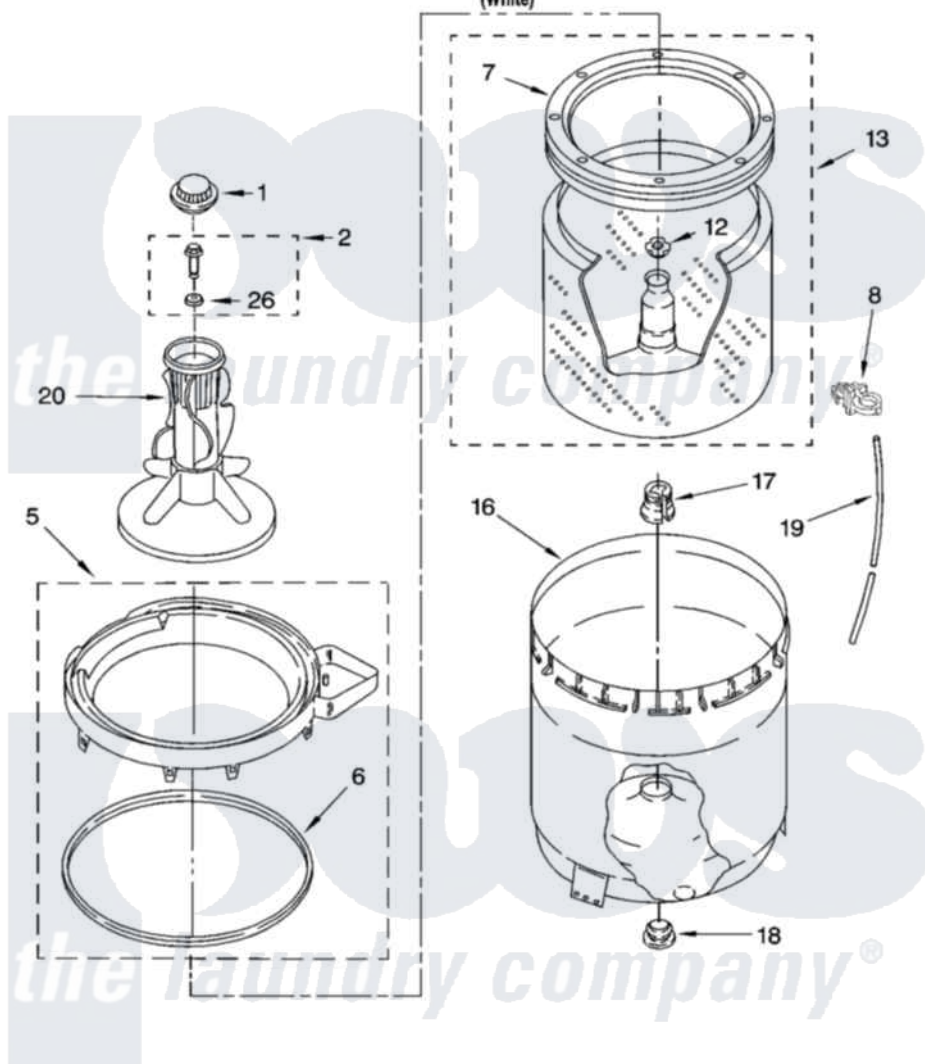

Whirlpool IP41002 03 - AGITATOR, BASKET AND TUB PARTS

AGITATOR, BASKET AND TUB PARTS

For Model: IP41002
(White)

8180786

5

Whirlpool [Residential Whirlpool IP41002 Washer Parts](#) Parts Diagram 03 - AGITATOR, BASKET AND TUB PARTS
Click on the part number to view part

Item	Original Part Number	Replaced By	Status	Part Description
1	3355758			Cap, Agitator
2	358237			Screw And Washer
5	8528150	W10445870		Ring-Tub
6	3976308			Gasket, Tub Ring
7	8519788	387240		Ring, Balance
8	2219077			Clip, Pressure Switch Hose
12	21366			Nut, Spanner
13	8526016	W10389328		Clothes Container, Assembly
16	63849			Strain Relief, Power Cord
17	389140			Tub Block, Basket Drive
18	383727			Gasket, Centerpod
19	3347780	353244		Hose, Pressure Switch
20	63235			Agitator Assembly
26	3949550			Washer