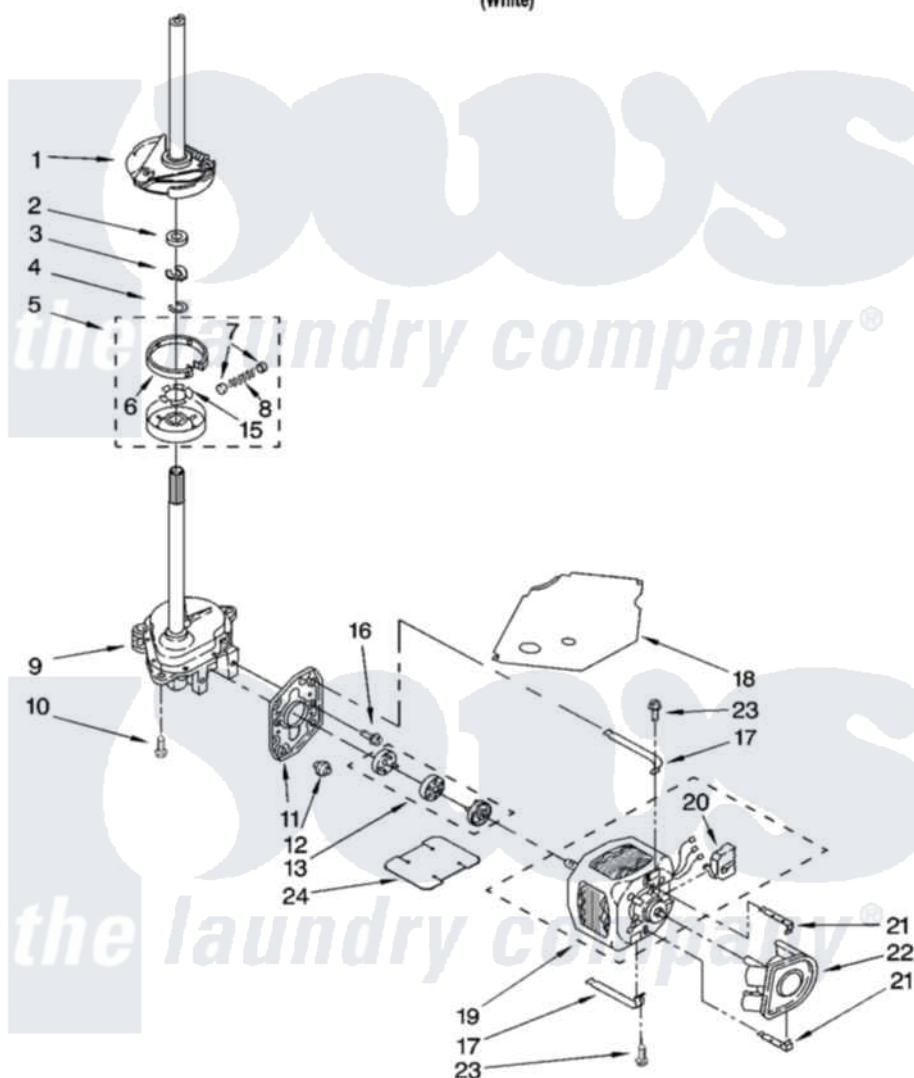

# Whirlpool IP41002 04 - BRAKE, CLUTCH, GEARCASE, MOTOR AND PUMP PARTS

## BRAKE, CLUTCH, GEARCASE, MOTOR AND PUMP PARTS

For Model: IP41002  
(White)

8180786

7

Whirlpool [Residential Whirlpool IP41002 Washer Parts](#) Parts Diagram 04 - BRAKE, CLUTCH, GEARCASE, MOTOR AND PUMP PARTS

[Click on the part number to view part](#)

Item	Original Part Number	Replaced By	Status	Part Description
1	388952	<a href="#">285792</a>		Basketdrive
2	<a href="#">63292</a>			Washer, Spin Tube Thrust
3	62697	<a href="#">W10080230</a>		Ring, Spin Tube Support
4	63283	<a href="#">285353</a>		Ring
5	3951311	<a href="#">285785</a>		Clutch
6	3951308	<a href="#">285790</a>		Lining
7	<a href="#">62646</a>			Cap, Clutch Spring
8	<a href="#">3946792</a>			Spring And Damper Assembly
9	3360630	<a href="#">3360629</a>		Gearcase
10	3357334	<a href="#">3400516</a>		Screw Anti-Rattle
11	<a href="#">62611</a>			Plate, Motor Mount To Gearcase
12	<a href="#">62691</a>			Grommet, Motor
13	285753	<a href="#">285753A</a>		Coupling
15	<a href="#">3355454</a>			Clip, Main Drive

16	<a href="#">3400516</a>		Screw Anti-Rattle
17	3349637	<a href="#">W10086010</a>	Retainer, Motor
18	<a href="#">3362089</a>		Shield, Tub To Motor
19	8528158	<a href="#">661600</a>	Motor, Main Drive
20	<a href="#">3952056</a>		Switch, Main Drive Motor
21	<a href="#">8546127</a>		Retainer, Pump
22	<a href="#">3363394</a>		Pump
23	3387485	<a href="#">273556</a>	Screw, 10-16 X 5/8
24	<a href="#">3946532</a>		Shield, Motor