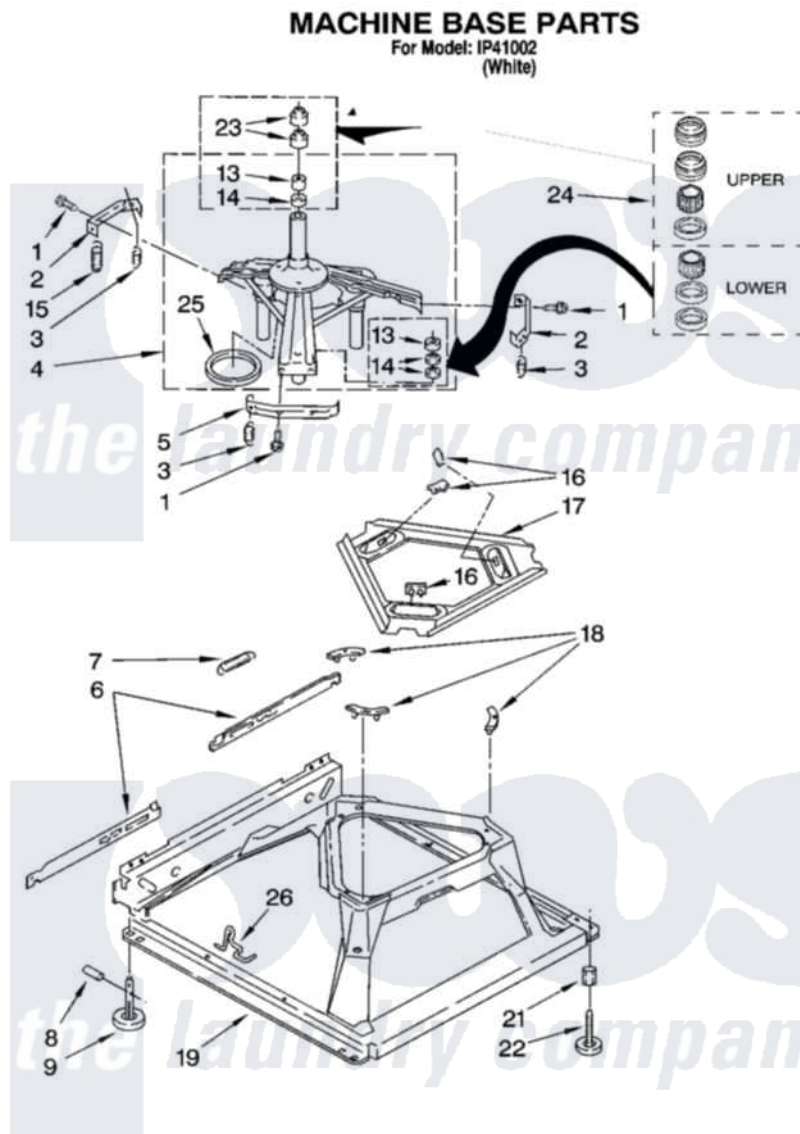

Whirlpool IP41002 05 - MACHINE BASE PARTS

8

8180786

Whirlpool Residential Whirlpool IP41002 Washer Parts Parts Diagram 05 - MACHINE BASE PARTS
Click on the part number to view part

Item	Original Part Number	Replaced By	Status	Part Description
1	3400076			Screw, Bracket Mounting
2	64067			Bracket, Spring Outer
3	63907			Spring, Suspension
4	8575214	280184		Support
5	64065			Bracket, Spring Outer
6	63466			Link, Leveling Mechanism
7	62597	8316845		Spring
8	62837			Pin, Knurled
9	62596	285244		Feet-Leveling
13	3347047	8546455		Bearing, Centerpost
14	357409	359449		Seal, Agitator Shaft
15	8534035	285901		Spring
16	62568	285219		Pad
17	3946509			Plate, Suspension
18	3363660	285744		Pad
19	3946512	285771		Base

21	3359452		Nut, Lock
22	389102	W10001130	Foot, Leveling
23	356934	8577376	Seal, Centerpost
24	285203		Centerpost Bearing Kit
25	63134		Ring, Sound Deadening
26	63806	W10145155	Retainer, Suspension Spring