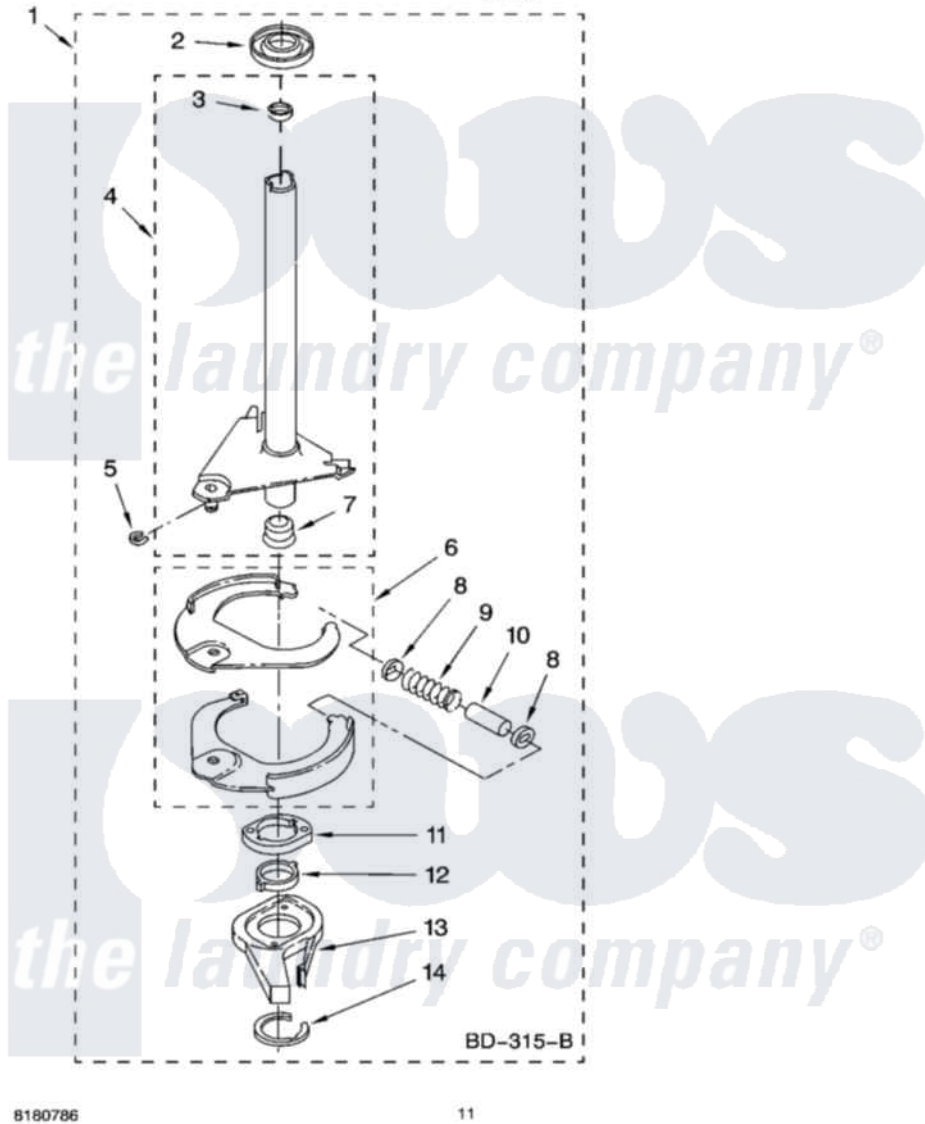

Whirlpool IP41002 07 - BRAKE AND DRIVE TUBE PARTS

BRAKE AND DRIVE TUBE PARTS

For Model: IP41002
(White)

8180786

11

Whirlpool [Residential Whirlpool IP41002 Washer Parts](#) Parts Diagram 07 - BRAKE AND DRIVE TUBE PARTS
Click on the part number to view part

Item	Original Part Number	Replaced By	Status	Part Description
1	388952	285792		Basketdrive
2	62658			Ring, Thrust
3	356427			Seal, Spin Pinion
4	64027	64208		Tube-Spin
5	64035	W10083190		Ring, Retaining
6	64232	285438		Shoe-Brake
7	62703	8546462		"T" Bearing, Spin Tube
8	3353956	285658		Sleeve
9	387806		Not Available	Spring, Brake
10	3355360	285658		Sleeve
11	661516	8546461		Cam, Brake Release
12	63022			Sleeve, Cam
13	64194	285790		Lining
14	90368	W10083200		Ring, Retaining
"	BLANK		Not Available	Following Parts Not Illustrated
"	285208			Lubricant