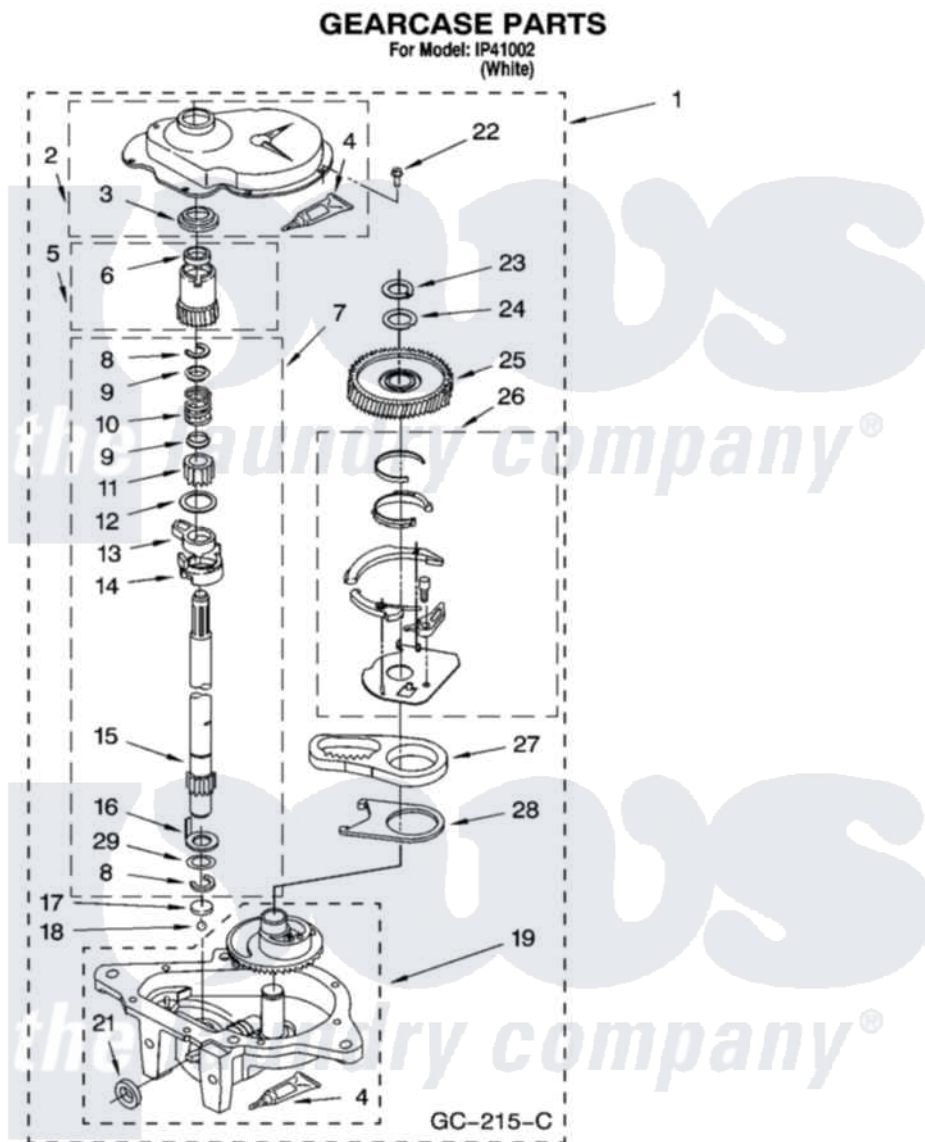

Whirlpool IP41002 08 - GEARCASE PARTS

12

8180786

Whirlpool [Residential Whirlpool IP41002 Washer Parts](#) Parts Diagram 08 - GEARCASE PARTS
Click on the part number to view part

Item	Original Part Number	Replaced By	Status	Part Description
1	3360630	3360629		Gearcase
2	285202			Cover, Gearcase
3	3349985			Seal, Gearcase Cover
4	285195			Sealer Sealer, Gasket
5	63320	285362		Gear and Pinion
6	356427			Seal, Spin Pinion
7	389387			Shaft, Agitator
8	90369		Not Available	Ring, Retaining (2)
9	62677			Retainer, Spring
10	62676			Spring, Agitator
11	63273	285509		Shaft, Agitator
12	62619			Washer, Agitator Gear
13	62580	285206		Cam-Agitator
14	62581	285206		Cam-Agitator
15	285509			Shaft, Agitator
16	62618			Washer, Cam Thrust

17	16018	285205	Bearing
18	85529	285205	Bearing
19	389230	285515	Gearcase
21	285352		Seal Kit, Thrust Plug
22	3351614		Screw, Gearcase Cover Mounting
23	3362552	285765	Ring-Retr
24	285735	285766	Washer Kit, Thrust
25	62570	285362	Gear and Pinon
26	388253	999516	Shelf-Glas
27	3349296	8546456	Rack, Connecting
28	62621		Actuator, Shift
29	388815		Washer, Intermediate 1 3976263 Miscellaneous Parts Bag 2 3976300 Washer, Inlet Hose 3 3366913 Clamp, Hose