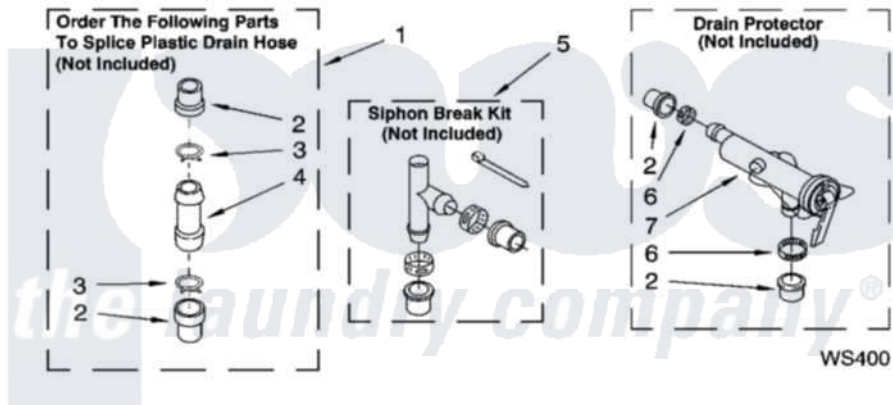

WATER SYSTEM PARTS

For Model: IP41002
(White)

8180786

13

Whirlpool [Residential Whirlpool IP41002 Washer Parts](#) Parts Diagram 09 - WATER SYSTEM PARTS
Click on the part number to view part

Item	Original Part Number	Replaced By	Status	Part Description
1	285442			Water System Parts
2	285321			Water System Parts
3	370447	285655		Clamp, Hose
4	16272			Connector, Straight
5	285320			Water System Parts
6	65349	285655		Clamp, Hose
7	367031			Water System Parts