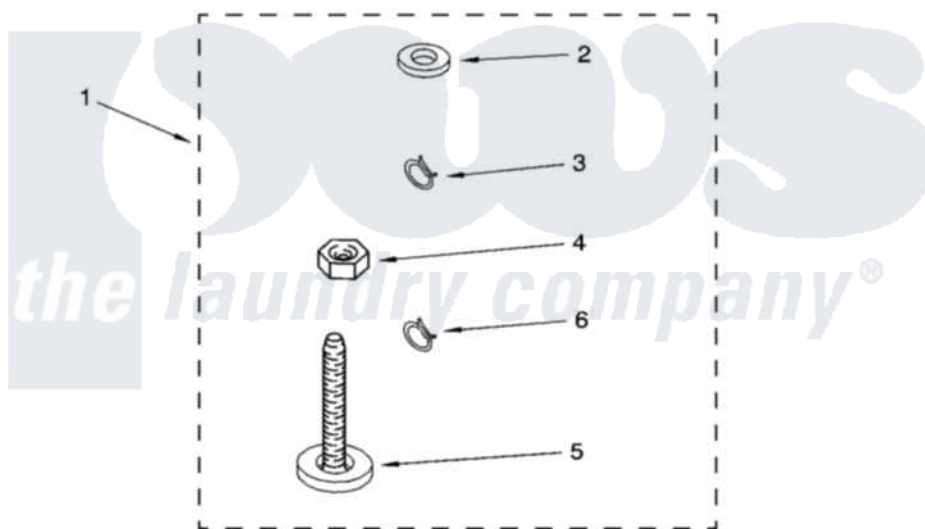

**Whirlpool IP41002 10 - MISCELLANEOUS PARTS, OPTIONAL PARTS  
(NOT INCLUDED)**

**MISCELLANEOUS PARTS**

For Model: IP41002  
(White)

Whirlpool [Residential Whirlpool IP41002 Washer Parts](#) Parts Diagram 10 - MISCELLANEOUS PARTS, OPTIONAL PARTS (NOT INCLUDED)

[Click on the part number to view part](#)

Item	Original Part Number	Replaced By	Status	Part Description
1	3976263	<a href="#">285654</a>		Parts-Misc
2	3976300	<a href="#">16123</a>		Washer Inlet-Hose Miscellaneous Parts Must be Ordered Separately.
3	3366912	<a href="#">356138</a>		Clamp, Hose
4	<a href="#">3359452</a>			Nut, Lock
5	389102	<a href="#">W10001130</a>		Foot, Leveling
6	3366913	<a href="#">3357331</a>		Clamp, Drain
	<a href="#">72017</a>			Paint, Touch-Up
"	<a href="#">350938</a>			Paint, Pressurized Spray B
"	<a href="#">350930</a>			Paint, Pressurized Spray B
"	<a href="#">799344</a>			Paint, Touch-Up )
"	BLANK		Not Available	OIL
"	<a href="#">350572</a>			Oil
"	BLANK		Not Available	LUBRICANT

"	<a href="#">285208</a>		Lubricant
"	BLANK	Not Available	SEALER
"	<a href="#">285195</a>		Sealer Sealer, Gasket
"	BLANK	Not Available	ACCESSORY PARTS
"	<a href="#">63580</a>		Dispenser, Fabric Softener
"	<a href="#">367031</a>		Water System Parts
"	<a href="#">285320</a>		Water System Parts