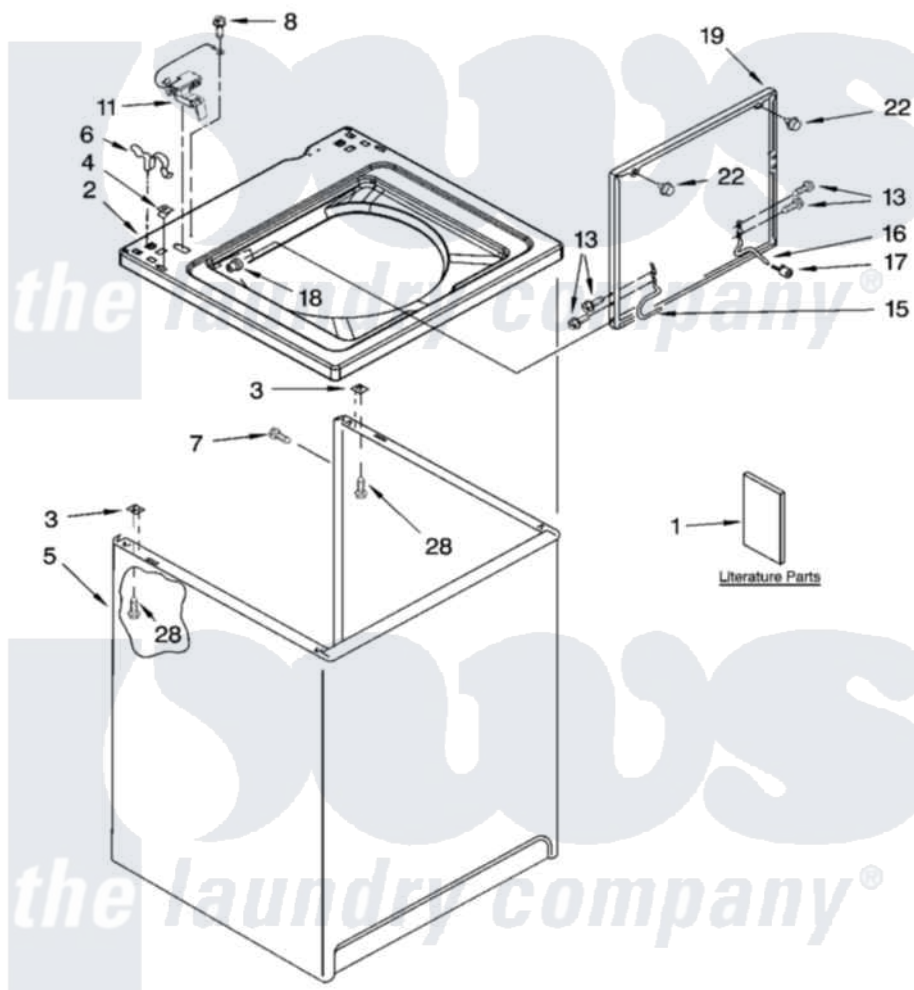

Whirlpool IP41003 01 - TOP AND CABINET PARTS

TOP AND CABINET PARTS

For Model: IP41003
(White)

AUTOMATIC
WASHER

10-05 Litho in U.S.A. (rcg)

1

Part No. 8180912

Whirlpool [Residential Whirlpool IP41003 Washer Parts](#) Parts Diagram 01 - TOP AND CABINET PARTS

[Click on the part number to view part](#)

Item	Original Part Number	Replaced By	Status	Part Description
1	3958075		Not Available	Installation Instructions
"	3955923		Not Available	Feature Sheet
"	8578236		Not Available	Use & Care Guide
"	8541941		Not Available	Wiring Diagram
2	8318068			Top
3	62750			Spacer, Cabinet To Top (4)
4	357213			Nut, Push-In
5	63424			Cabinet
6	62780			Clip, Top And Cabinet And Rear Panel
7	3357011	308685		Side Trim)
8	3351614			Screw, Gearcase Cover Mounting
11	8318084			Switch, Lid
13	3351355	W10119828		Screw, Lid Hinge Mounting
15	8318088			Hinge, Lid
16	54583			Hinge, Lid

17	19119		Bumper, Lid Hinge
18	21258		Bearing, Lid Hinge
19	8542383	W10193857	Lid
22	9724509		Bumper, Lid
28	3390631		Screw, 10-16 X 3/8