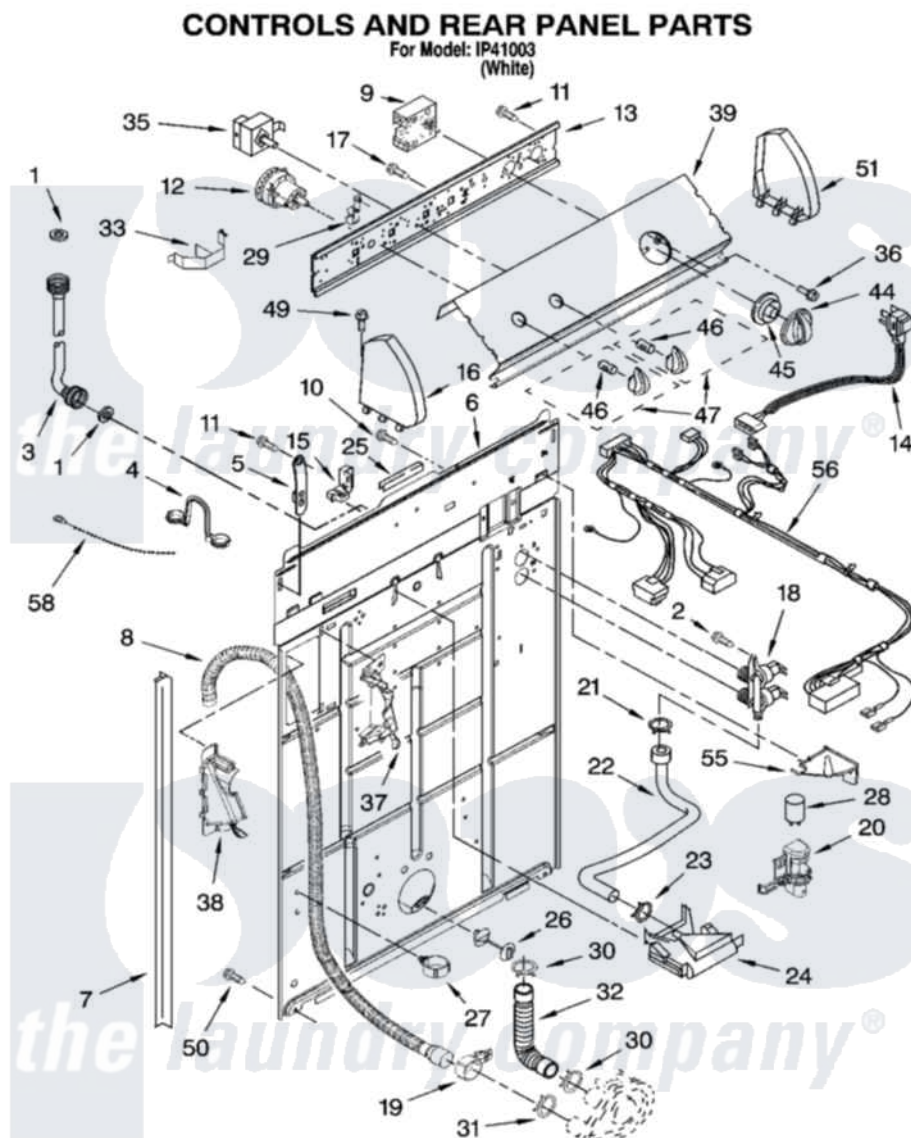

Whirlpool IP41003 02 - CONTROLS AND REAR PANEL PARTS

8180912

3

Whirlpool [Residential Whirlpool IP41003 Washer Parts](#) Parts Diagram 02 - CONTROLS AND REAR PANEL PARTS
Click on the part number to view part

Item	Original Part Number	Replaced By	Status	Part Description
1	3976300	16123		Washer Inlet-Hose Miscellaneous Parts Must be Ordered Separately.
2	9740848			Screw, Mixing Valve Mounting
3	8571377	89503		Hose-Inlet
"	8571378	89503		Hose-Inlet
4	8541672	8577378		U-Bend, Drain Hose
5	8568314			Strap, Console
6	8318015			Panel, Rear
7	62747			Pad, Rear Panel
8	8559373	W10096921		Drain Hose Assembly
9	8541939			Timer, Control
10	3351614			Screw, Gearcase Cover Mounting
11	90767			Screw, 8A X 3/8 HeX Washer Head Tapping
12	3366849	W10339228		Switch-WL
13	3948608			Bracket, Control