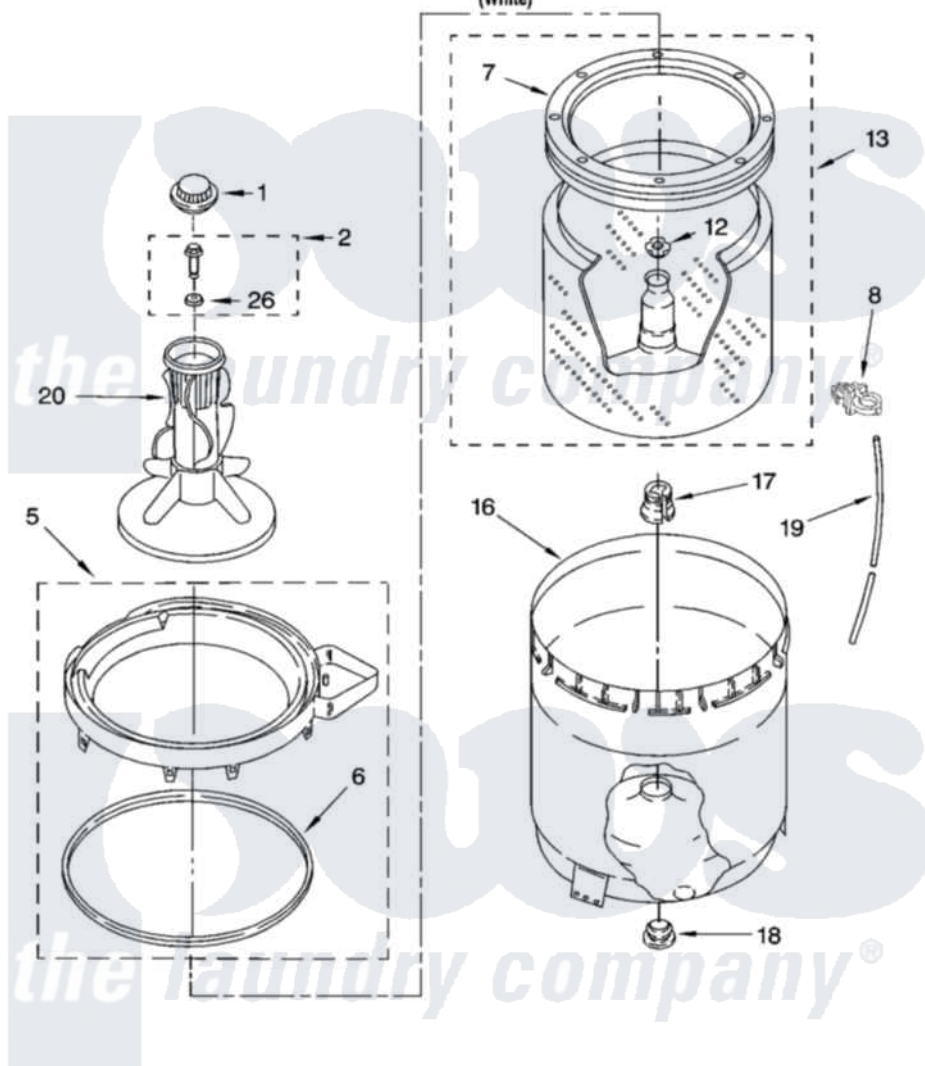

Whirlpool IP41003 03 - AGITATOR, BASKET AND TUB PARTS

AGITATOR, BASKET AND TUB PARTS

For Model: IP41003
(White)

8180912

5

Whirlpool [Residential Whirlpool IP41003 Washer Parts](#) Parts Diagram 03 - AGITATOR, BASKET AND TUB PARTS

[Click on the part number to view part](#)

Item	Original Part Number	Replaced By	Status	Part Description
1	3355758			Cap, Agitator
2	358237			Screw And Washer
5	8528150	W10445870		Ring-Tub
6	3976308			Gasket, Tub Ring
7	8519788	387240		Ring, Balance
8	2219077			Clip, Pressure Switch Hose
12	21366			Nut, Spanner
13	8526016	W10389328		Clothes Container, Assembly
16	63849			Strain Relief, Power Cord
17	389140			Tub Block, Basket Drive
18	383727			Gasket, Centerpod
19	3347780	353244		Hose, Pressure Switch
20	63235			Agitator Assembly
26	3949550			Washer