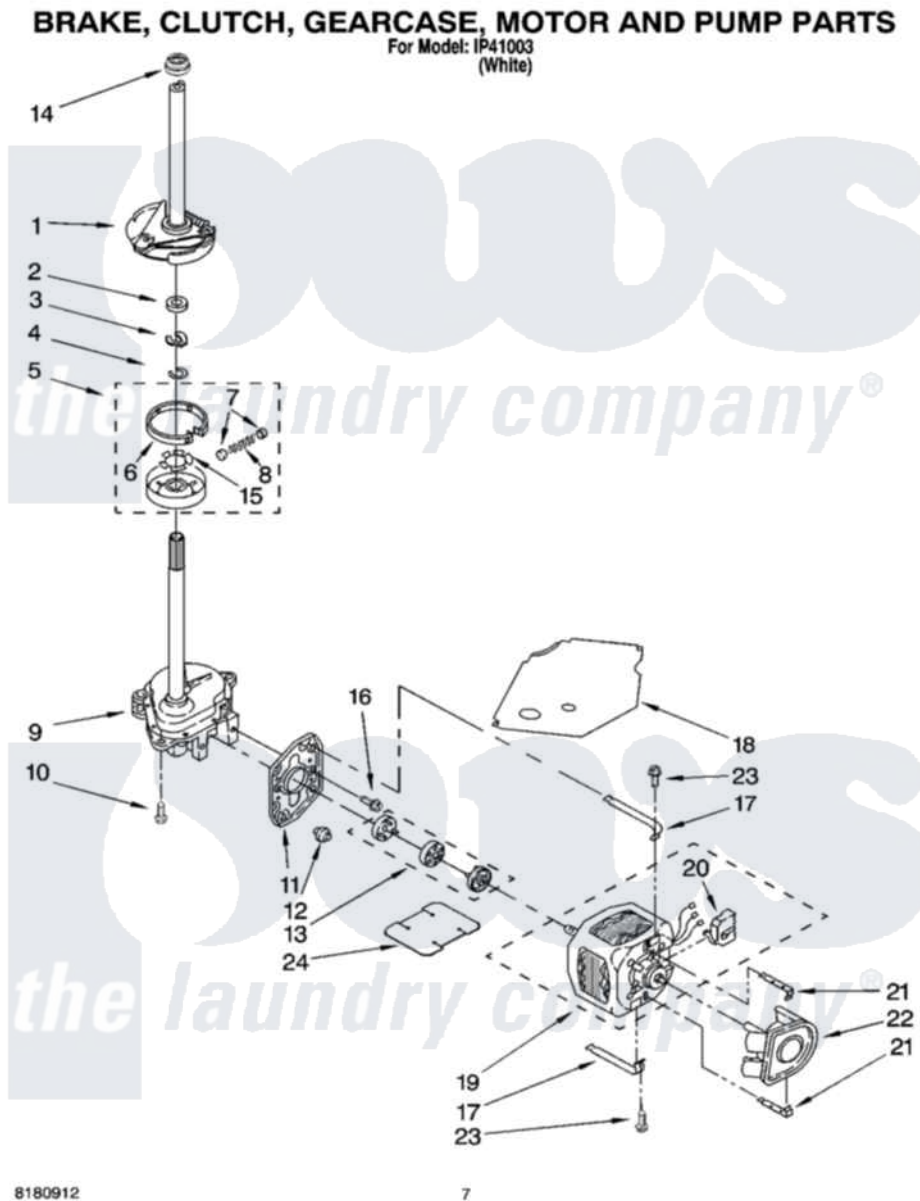

Whirlpool IP41003 04 - BRAKE, CLUTCH, GEARCASE, MOTOR AND PUMP PARTS

Whirlpool [Residential Whirlpool IP41003 Washer Parts](#) Parts Diagram 04 - BRAKE, CLUTCH, GEARCASE, MOTOR AND PUMP PARTS

[Click on the part number to view part](#)

Item	Original Part Number	Replaced By	Status	Part Description
1	388952	285792		Basketdrive
2	63292			Washer, Spin Tube Thrust
3	62697	W10080230		Ring, Spin Tube Support
4	63283	285353		Ring
5	3951311	285785		Clutch
6	3951308	285790		Lining
7	62646			Cap, Clutch Spring
8	3946792			Spring And Damper Assembly
9	3360630	3360629		Gearcase
10	3357334	3400516		Screw Anti-Rattle
11	62611			Plate, Motor Mount To Gearcase
12	62691			Grommet, Motor
13	285753	285753A		Coupling
14	8577374			Seal, Centerpost

15	3355454		Clip, Main Drive
16	3400516		Screw Anti-Rattle
17	3349637	W10086010	Retainer, Motor
18	3362089		Shield, Tub To Motor
19	8528158	661600	Motor, Main Drive
20	3952056		Switch, Main Drive Motor
21	8546127		Retainer, Pump
22	3363394		Pump
23	3387485	273556	Screw, 10-16 X 5/8
24	3946532		Shield, Motor