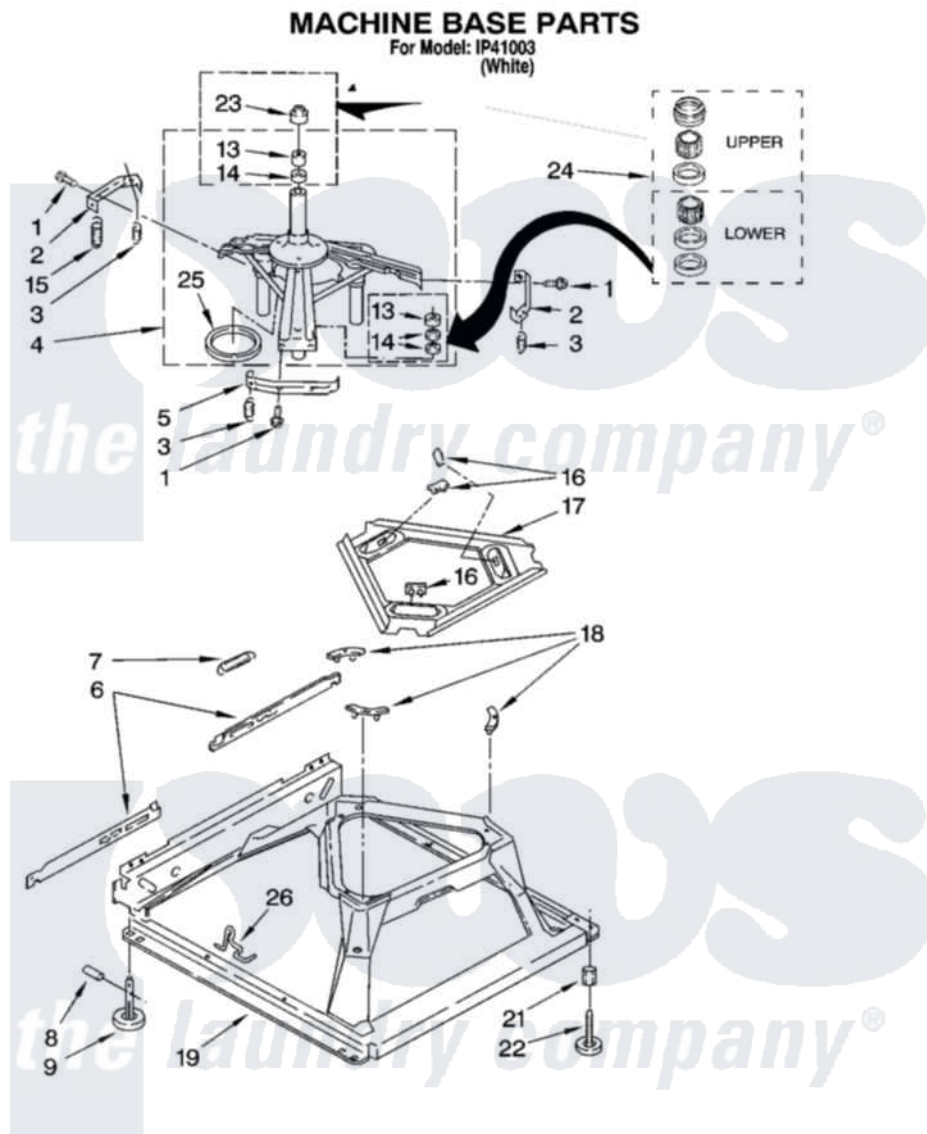

# Whirlpool IP41003 05 - MACHINE BASE PARTS

8

8180912

Whirlpool Residential Whirlpool IP41003 Washer Parts Parts Diagram 05 - MACHINE BASE PARTS  
 Click on the part number to view part

Item	Original Part Number	Replaced By	Status	Part Description
1	<a href="#">3400076</a>			Screw, Bracket Mounting
2	<a href="#">64067</a>			Bracket, Spring Outer
3	<a href="#">63907</a>			Spring, Suspension
4	8575214	<a href="#">280184</a>		Support
5	<a href="#">64065</a>			Bracket, Spring Outer
6	<a href="#">63466</a>			Link, Leveling Mechanism
7	62597	<a href="#">8316845</a>		Spring
8	<a href="#">62837</a>			Pin, Knurled
9	62596	<a href="#">285244</a>		Feet-Leveling
13	3347047	<a href="#">8546455</a>		Bearing, Centerpost
14	357409	<a href="#">359449</a>		Seal, Agitator Shaft
15	8534035	<a href="#">285901</a>		Spring
16	62568	<a href="#">285219</a>		Pad
17	<a href="#">3946509</a>			Plate, Suspension
18	3363660	<a href="#">285744</a>		Pad
19	3946512	<a href="#">285771</a>		Base

21	<a href="#">3359452</a>		Nut, Lock
22	389102	<a href="#">W10001130</a>	Foot, Leveling
23	<a href="#">8577376</a>		Seal, Centerpost
24	<a href="#">285203</a>		Centerpost Bearing Kit
25	<a href="#">63134</a>		Ring, Sound Deadening
26	63806	<a href="#">W10145155</a>	Retainer, Suspension Spring