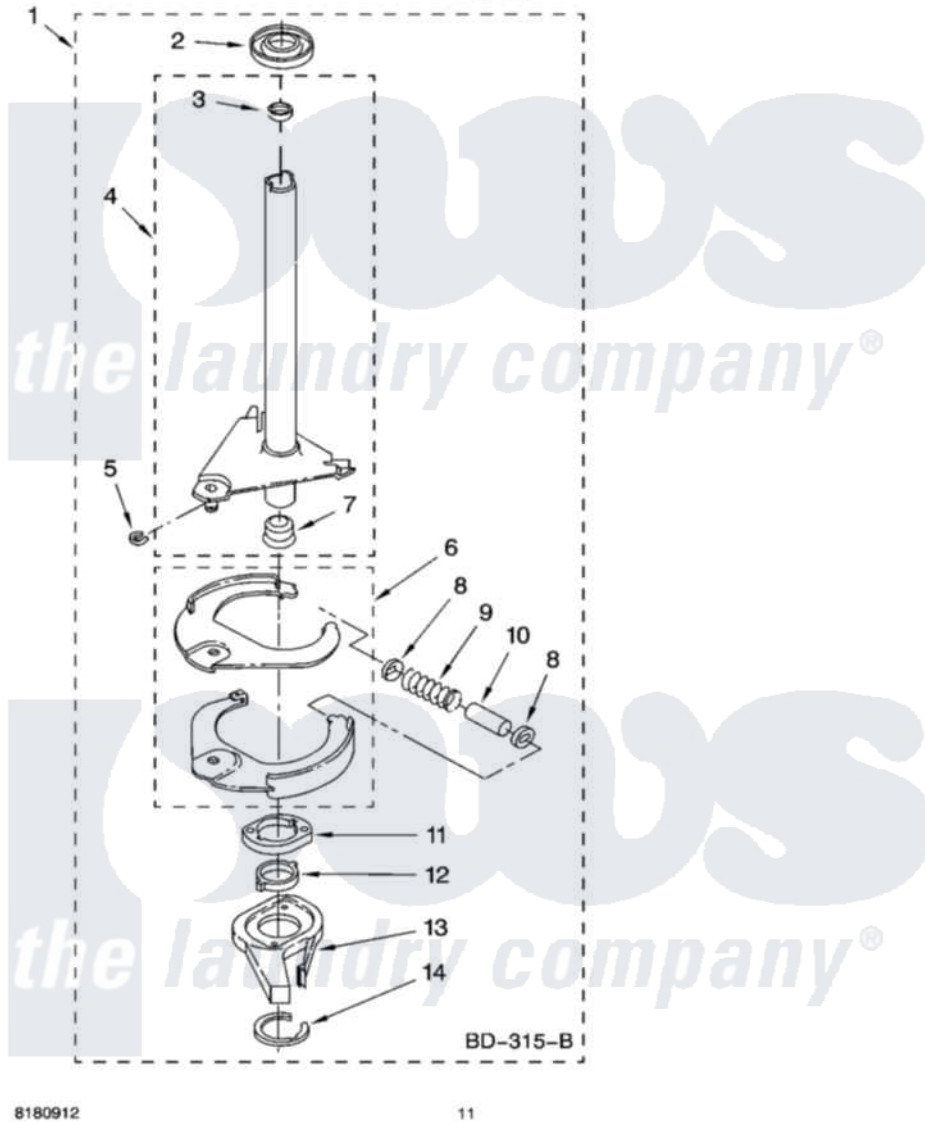

Whirlpool IP41003 07 - BRAKE AND DRIVE TUBE PARTS

BRAKE AND DRIVE TUBE PARTS

For Model: IP41003
(White)

8180912

11

Whirlpool [Residential Whirlpool IP41003 Washer Parts](#) Parts Diagram 07 - BRAKE AND DRIVE TUBE PARTS
Click on the part number to view part

Item	Original Part Number	Replaced By	Status	Part Description
1	388952	285792		Basketdrive
2	62658			Ring, Thrust
3	356427			Seal, Spin Pinion
4	64027	64208		Tube-Spin
5	64035	W10083190		Ring, Retaining
6	64232	285438		Shoe-Brake
7	62703	8546462		"T" Bearing, Spin Tube
8	3353956	285658		Sleeve
9	387806		Not Available	Spring, Brake
10	3355360	285658		Sleeve
11	661516	8546461		Cam, Brake Release
12	63022			Sleeve, Cam
13	64194	285790		Lining
14	90368	W10083200		Ring, Retaining
"	BLANK		Not Available	Following Parts Not Illustrated
"	285208			Lubricant