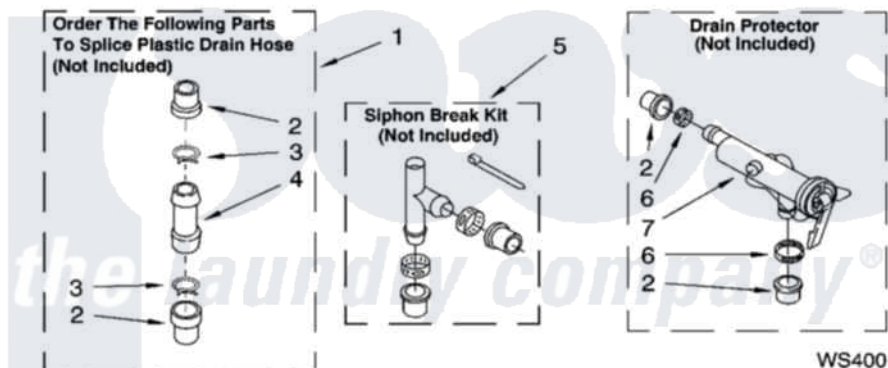

Whirlpool IP41003 09 - WATER SYSTEM PARTS, OPTIONAL PARTS (NOT INCLUDED)

WATER SYSTEM PARTS

For Model: IP41003
(White)

WS400

8180912

13

Whirlpool [Residential Whirlpool IP41003 Washer Parts](#) Parts Diagram 09 - WATER SYSTEM PARTS, OPTIONAL PARTS (NOT INCLUDED)

[Click on the part number to view part](#)

Item	Original Part Number	Replaced By	Status	Part Description
1	285442			Water System Parts
2	285321			Water System Parts
3	370447	285655		Clamp, Hose
4	16272			Connector, Straight
5	285320			Water System Parts
6	65349	285655		Clamp, Hose
7	367031			Water System Parts
	72017			Paint, Touch-Up
"	350938			Paint, Pressurized Spray B
"	350930			Paint, Pressurized Spray B
"	799344			Paint, Touch-Up)
"	BLANK		Not Available	OIL
"	350572			Oil
"	BLANK		Not Available	LUBRICANT
"	285208			Lubricant