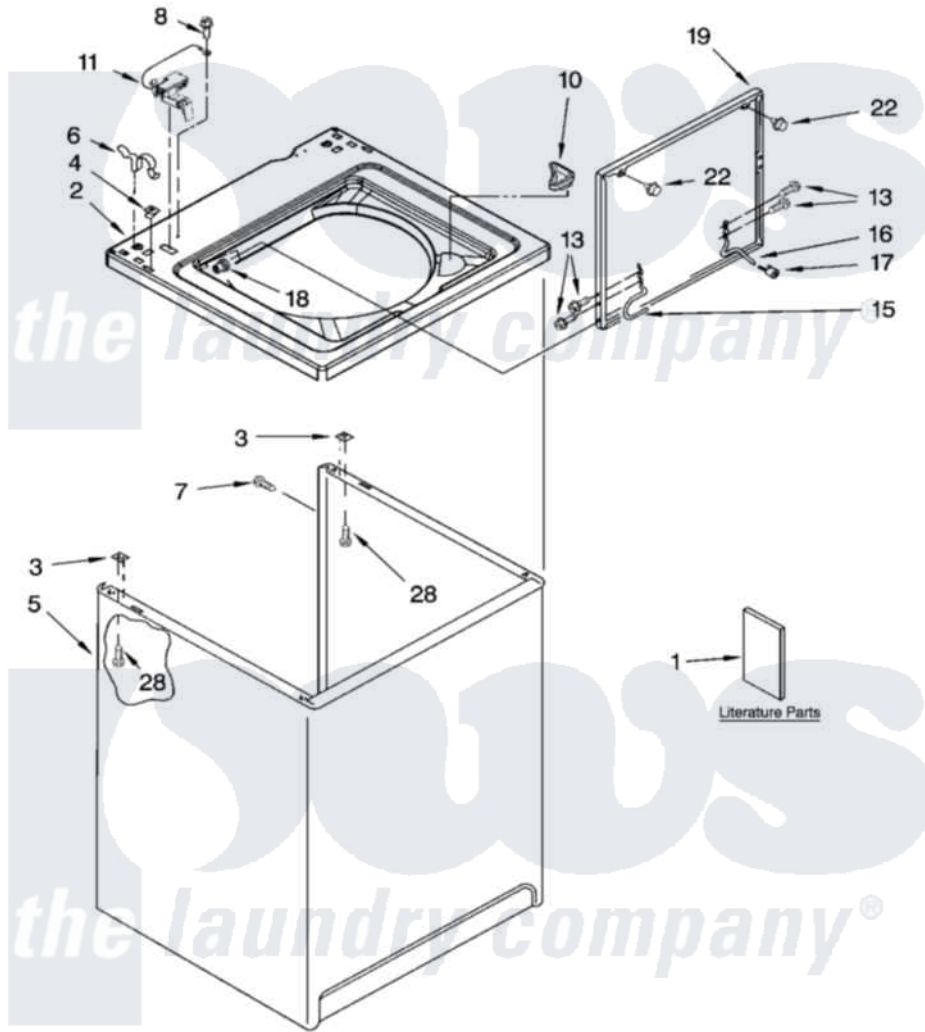

# Whirlpool IP42000 01 - TOP AND CABINET PARTS

## TOP AND CABINET PARTS

For Model: IP42000  
(White)

AUTOMATIC  
WASHER

7-04 Litho in U.S.A. (drd)

1

Part No. 8180486

Whirlpool [Residential Whirlpool IP42000 Washer Parts](#) Parts Diagram 01 - TOP AND CABINET PARTS

[Click on the part number to view part](#)

Item	Original Part Number	Replaced By	Status	Part Description
1	3956025		Not Available	Installation Instructions
"	3955923		Not Available	Feature Sheet
"	3955877		Not Available	Use & Care Guide
"	3955529		Not Available	Energy Guide
"	8546687		Not Available	Wiring Diagram
2	<a href="#">8318064</a>			Top
3	62750			Spacer, Cabinet To Top (4)
4	<a href="#">357213</a>			Nut, Push-In
5	<a href="#">63424</a>			Cabinet
6	<a href="#">62780</a>			Clip, Top And Cabinet And Rear Panel
7	3357011	<a href="#">308685</a>		Side Trim )
8	<a href="#">3351614</a>			Screw, Gearcase Cover Mounting
10	<a href="#">3362952</a>			Dispenser, Bleach
11	<a href="#">8318084</a>			Switch, Lid
13	3351355	<a href="#">W10119828</a>		Screw, Lid Hinge Mounting

15	<a href="#">8318088</a>		Hinge, Lid
16	<a href="#">54583</a>		Hinge, Lid
17	<a href="#">19119</a>		Bumper, Lid Hinge
18	<a href="#">21258</a>		Bearing, Lid Hinge
19	8542387	<a href="#">W10193857</a>	Lid
22	<a href="#">9724509</a>		Bumper, Lid
28	<a href="#">3390631</a>		Screw, 10-16 X 3/8