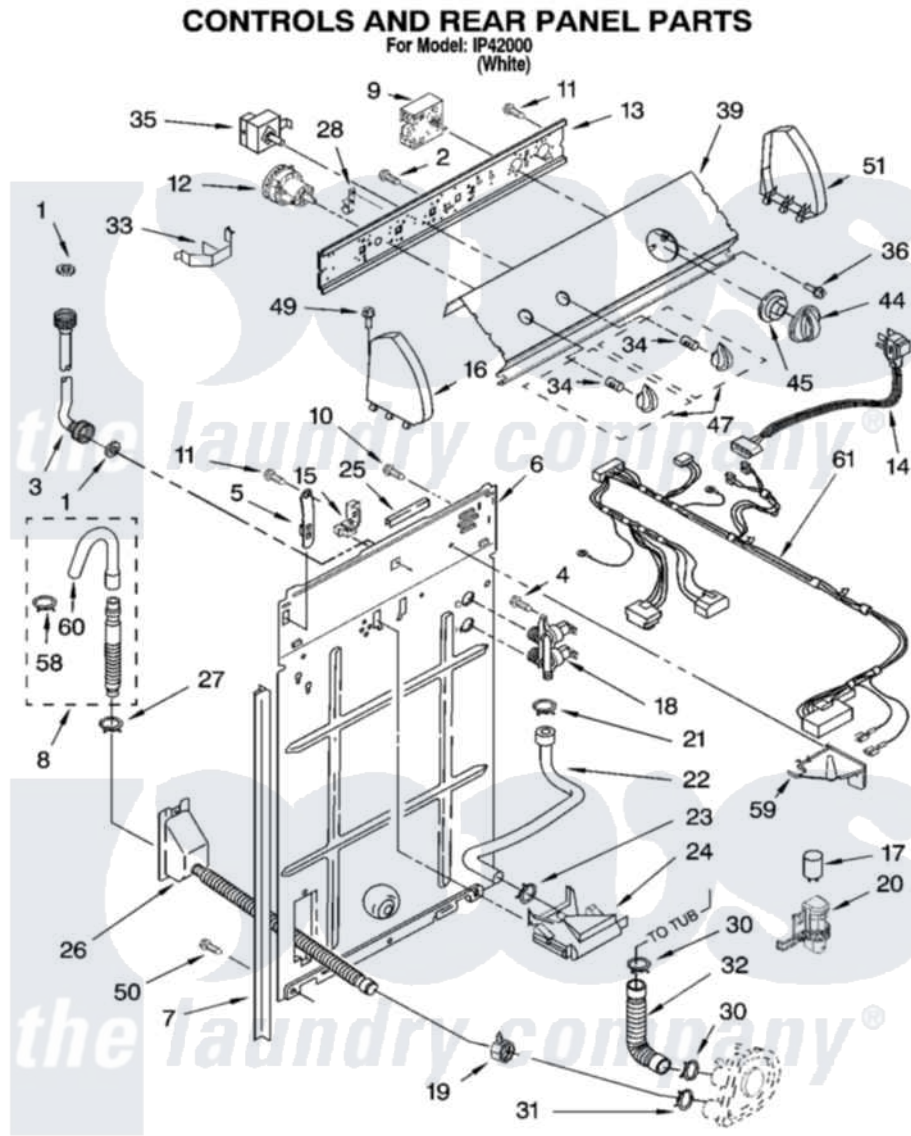

Whirlpool IP42000 02 - CONTROLS AND REAR PANEL PARTS

8180486

3

Whirlpool [Residential Whirlpool IP42000 Washer Parts](#) Parts Diagram 02 - CONTROLS AND REAR PANEL PARTS
Click on the part number to view part

Item	Original Part Number	Replaced By	Status	Part Description
1	3976300	16123		Washer Inlet-Hose Miscellaneous Parts Must be Ordered Separately.
2	3400073			Screw, Ground
3	3949374	89503		Hose-Inlet
"	3949375	89503		Hose-Inlet
4	9740848			Screw, Mixing Valve Mounting
5	8318255	8568314		Strap, Console
6	3357978			Panel, Rear
7	62747			Pad, Rear Panel
8	3951609	285664		Hose
"	661577	285666		Hose
"	3357090	285702		Hose
9	8546685			Timer, Control
10	3351614			Screw, Gearcase Cover Mounting
11	90767			Screw, 8A X 3/8 HeX Washer Head Tapping