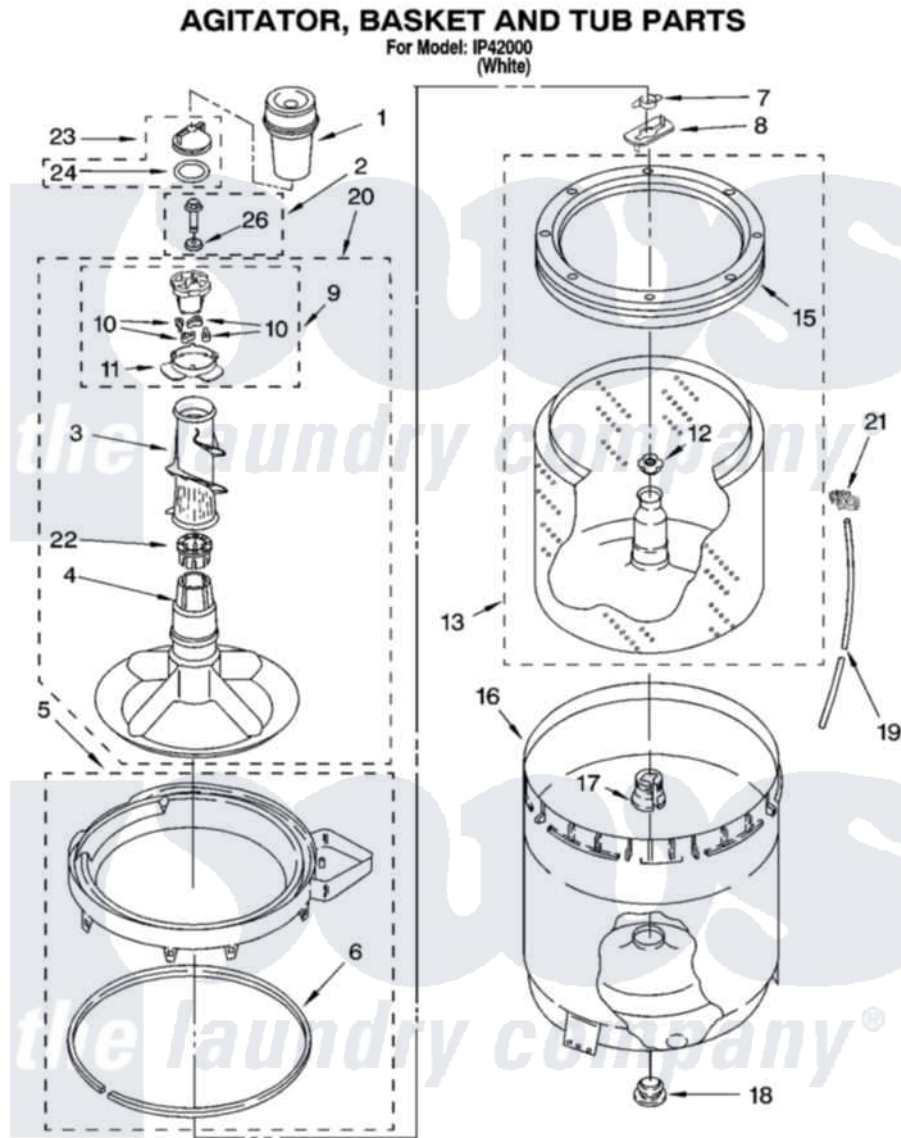

Whirlpool IP42000 03 - AGITATOR, BASKET AND TUB PARTS

8180486

5

Whirlpool [Residential Whirlpool IP42000 Washer Parts](#) Parts Diagram 03 - AGITATOR, BASKET AND TUB PARTS
Click on the part number to view part

Item	Original Part Number	Replaced By	Status	Part Description
1	63580			Dispenser, Fabric Softener
2	358237			Screw And Washer
3	3363003			Mover, Clothes
4	3347288			Agitator
5	8528150	W10445870		Ring-Tub
6	3976308			Gasket, Tub Ring
7	3354845			Clip, Agitator
8	3355921	8543666		Washer, Agitator
9	3363663	285811		Cam-Agitator
10	3366877	80040		Dog-Agitator
11	3363661			Bearing, Driven Cam
12	21366			Nut, Spanner
13	8526016	W10389328		Clothes Container, Assembly
15	8519788	387240		Ring, Balance
16	63849			Strain Relief, Power Cord
17	389140			Tub Block, Basket Drive

18	383727		Gasket, Centerpod
19	3347780	353244	Hose, Pressure Switch
20	3946501		Agitator, Assembly
21	2219077		Clip, Pressure Switch Hose
22	3350389	285587	Washer
23	3354733	W10074580	Cap, Barrier
24	3348855	W10072840	Fabric Softener
26	3949550		Washer