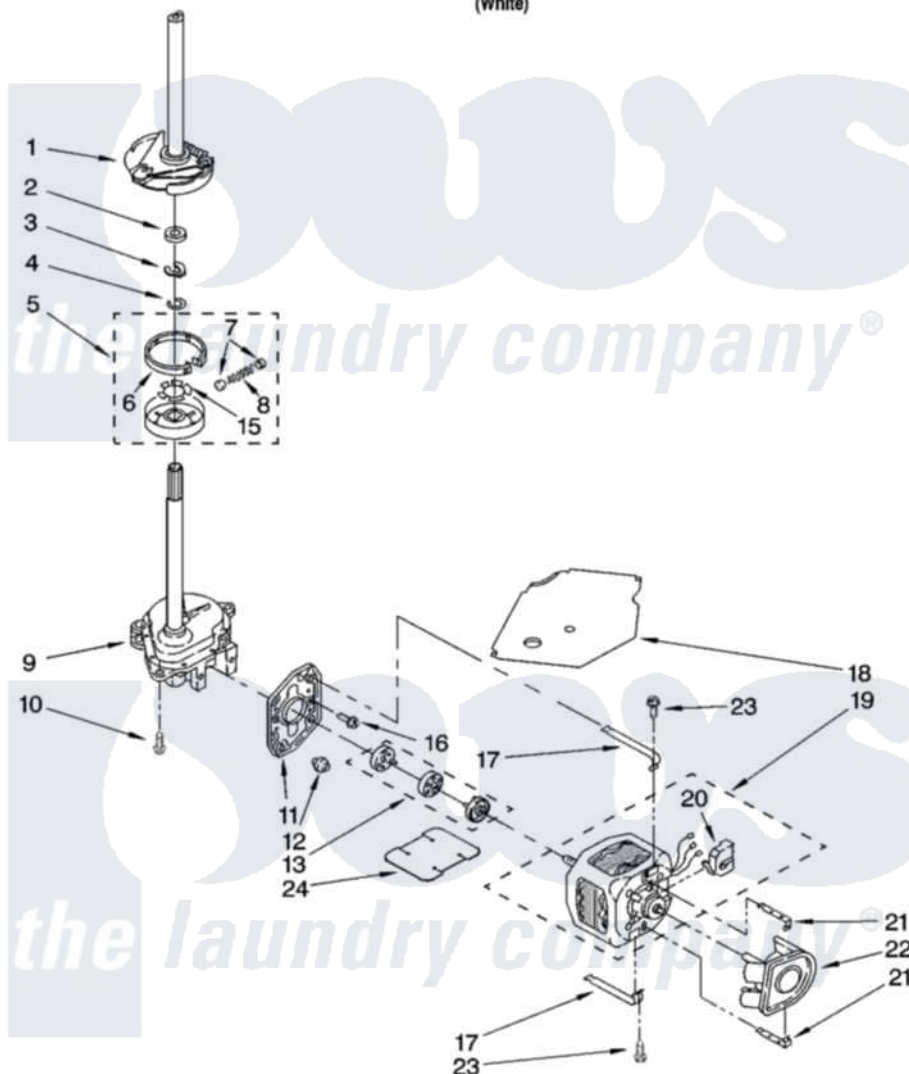

Whirlpool IP42000 04 - BRAKE, CLUTCH, GEARCASE, MOTOR AND PUMP PARTS

BRAKE, CLUTCH, GEARCASE, MOTOR AND PUMP PARTS

For Model: IP42000
(White)

8180486

7

Whirlpool [Residential Whirlpool IP42000 Washer Parts](#) Parts Diagram 04 - BRAKE, CLUTCH, GEARCASE, MOTOR AND PUMP PARTS

[Click on the part number to view part](#)

Item	Original Part Number	Replaced By	Status	Part Description
1	388952	285792		Basketdrive
2	63292			Washer, Spin Tube Thrust
3	62697	W10080230		Ring, Spin Tube Support
4	63283	285353		Ring
5	3951311	285785		Clutch
6	3951308	285790		Lining
7	62646			Cap, Clutch Spring
8	3946792			Spring And Damper Assembly
9	3360630	3360629		Gearcase
10	3357334	3400516		Screw Anti-Rattle
11	62611			Plate, Motor Mount To Gearcase
12	62691			Grommet, Motor
13	285753	285753A		Coupling
15	3355454			Clip, Main Drive

16	3400516		Screw Anti-Rattle
17	3349637	W10086010	Retainer, Motor
18	3362089		Shield, Tub To Motor
19	8528157	661600	Motor, Main Drive
20	3952056		Switch, Main Drive Motor
21	8546127		Retainer, Pump
22	3363394		Pump
23	3387485	273556	Screw, 10-16 X 5/8
24	3946532		Shield, Motor