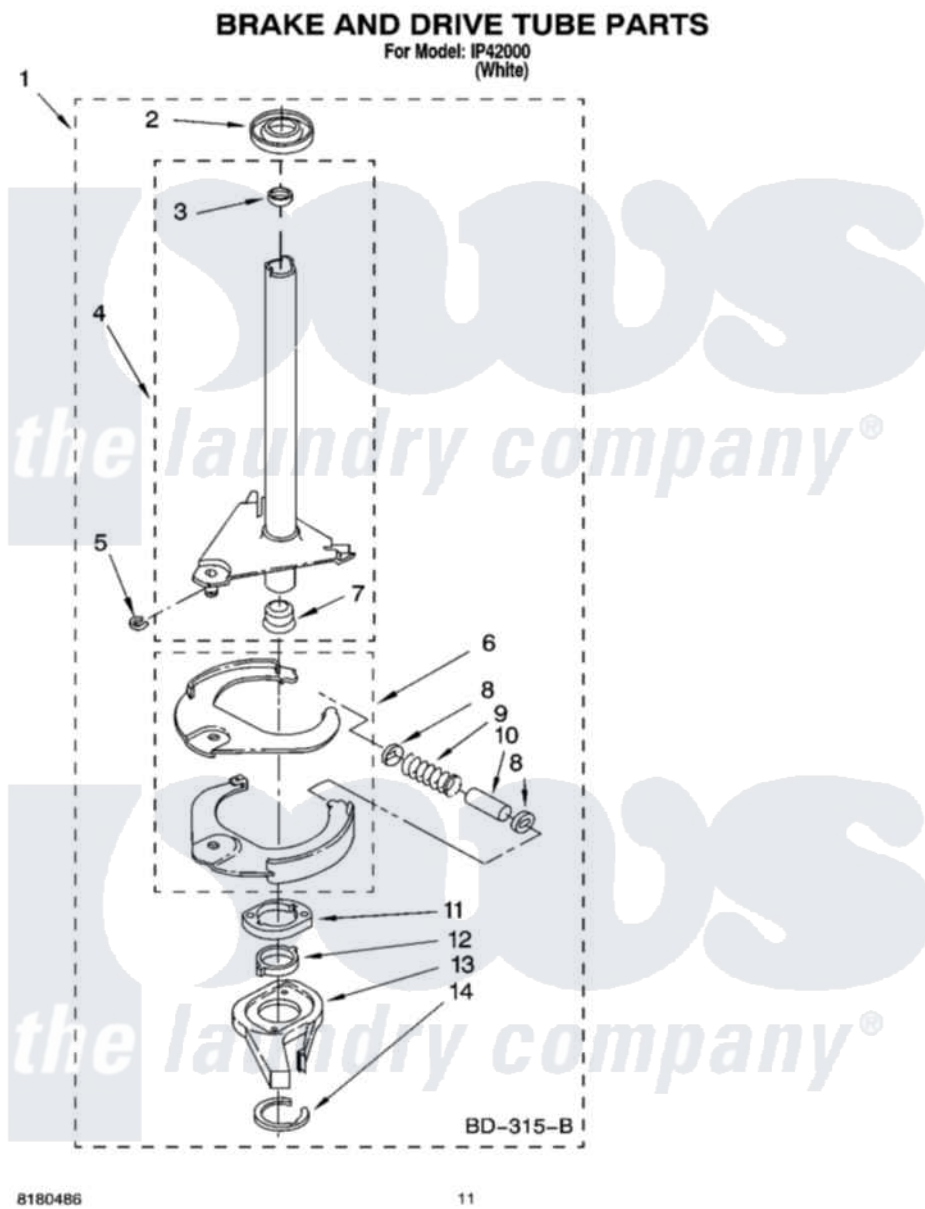

Whirlpool IP42000 07 - BRAKE AND DRIVE TUBE PARTS

Whirlpool [Residential Whirlpool IP42000 Washer Parts](#) Parts Diagram 07 - BRAKE AND DRIVE TUBE PARTS
Click on the part number to view part

Item	Original Part Number	Replaced By	Status	Part Description
1	388952	285792		Basketdrive
2	62658			Ring, Thrust
3	356427			Seal, Spin Pinion
4	64027	64208		Tube-Spin
5	64035	W10083190		Ring, Retaining
6	64232	285438		Shoe-Brake
7	62703	8546462		"T" Bearing, Spin Tube
8	3353956	285658		Sleeve
9	387806		Not Available	Spring, Brake
10	3355360	285658		Sleeve
11	661516	8546461		Cam, Brake Release
12	63022			Sleeve, Cam
13	64194	285790		Lining
14	90368	W10083200		Ring, Retaining
"	BLANK		Not Available	Following Parts Not Illustrated
"	285208			Lubricant