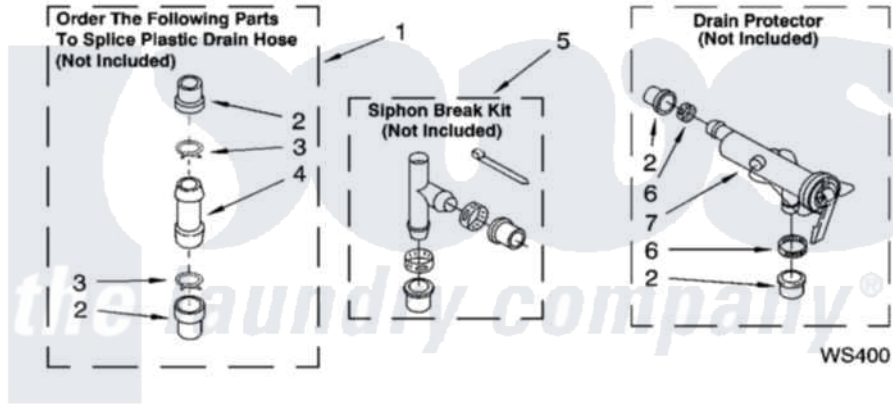

WATER SYSTEM PARTS

For Model: IP42000
(White)

8180486

13

Whirlpool [Residential Whirlpool IP42000 Washer Parts](#) Parts Diagram 09 - WATER SYSTEM PARTS
Click on the part number to view part

Item	Original Part Number	Replaced By	Status	Part Description
1	285442			Water System Parts
2	285321			Water System Parts
3	370447	285655		Clamp, Hose
4	16272			Connector, Straight
5	285320			Water System Parts
6	65349	285655		Clamp, Hose
7	367031			Water System Parts