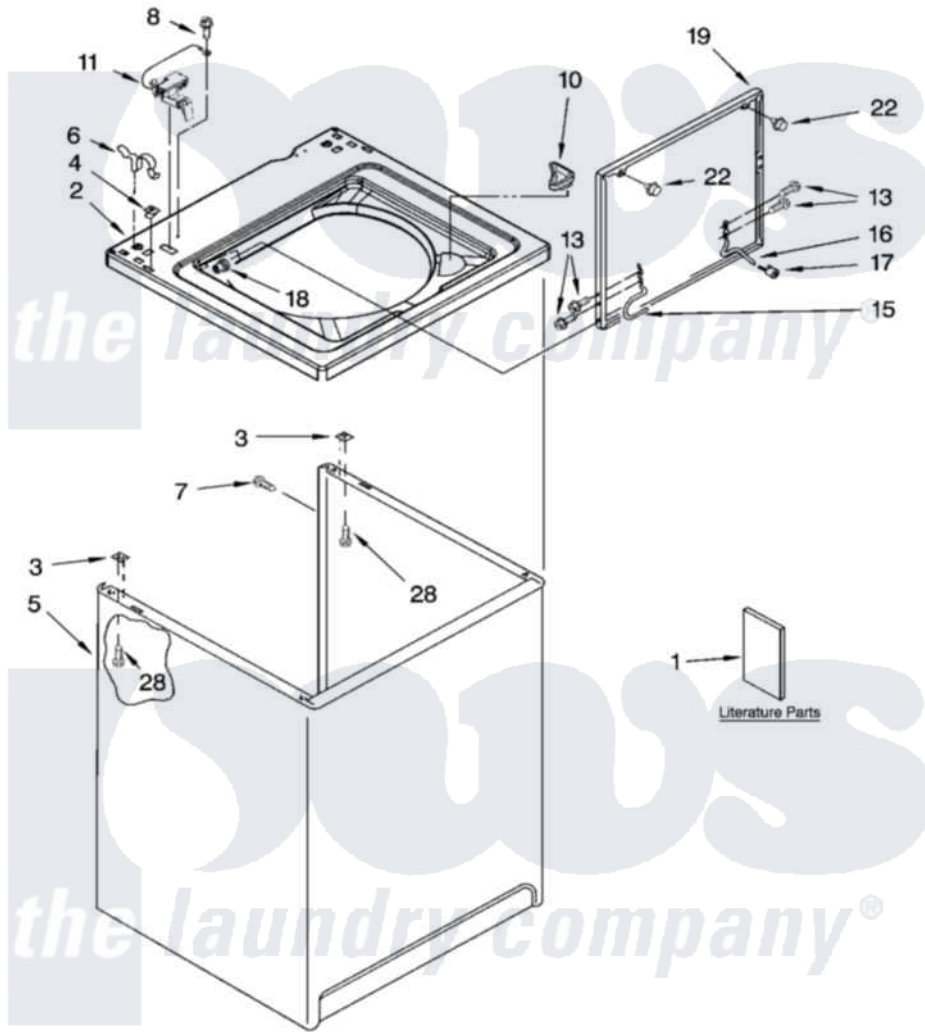

Whirlpool IP42001 01 - TOP AND CABINET PARTS

TOP AND CABINET PARTS

For Model: IP42001
(White)

AUTOMATIC
WASHER

5-05 Litho in U.S.A. (drd)

1

Part No. 8180638

Whirlpool [Residential Whirlpool IP42001 Washer Parts](#) Parts Diagram 01 - TOP AND CABINET PARTS

[Click on the part number to view part](#)

Item	Original Part Number	Replaced By	Status	Part Description
1	3957165		Not Available	Installation Instructions
"	3955923		Not Available	Feature Sheet
"	3955877		Not Available	Use & Care Guide
"	8546687		Not Available	Wiring Diagram
2	8318064			Top
3	62750			Spacer, Cabinet To Top (4)
4	357213			Nut, Push-In
5	63424			Cabinet
6	62780			Clip, Top And Cabinet And Rear Panel
7	3357011	308685		Side Trim)
8	3351614			Screw, Gearcase Cover Mounting
10	3362952			Dispenser, Bleach
11	8318084			Switch, Lid
13	3351355	W10119828		Screw, Lid Hinge Mounting
15	8318088			Hinge, Lid

16	54583		Hinge, Lid
17	19119		Bumper, Lid Hinge
18	21258		Bearing, Lid Hinge
19	8542387	W1019385Z	Lid
22	9724509		Bumper, Lid
28	3390631		Screw, 10-16 X 3/8