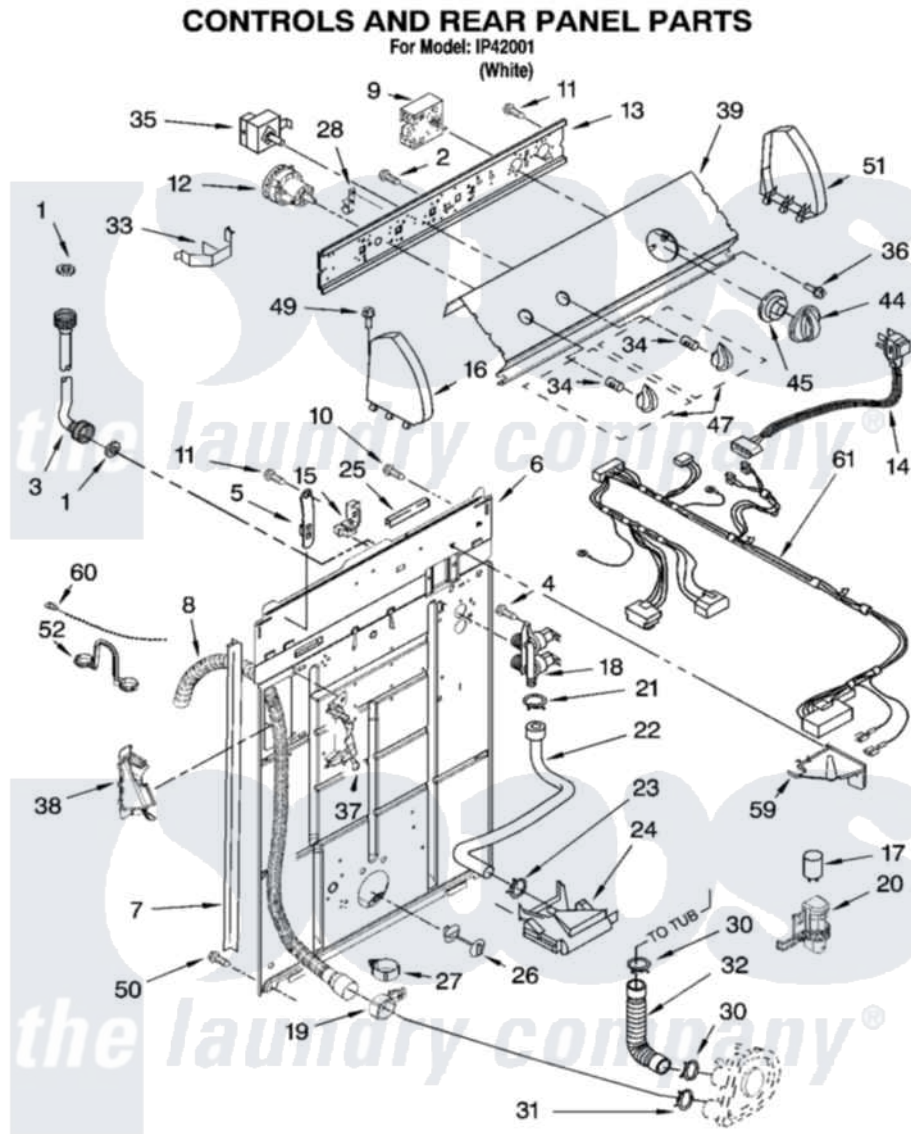

Whirlpool IP42001 02 - CONTROLS AND REAR PANEL PARTS

8180638

3

Whirlpool [Residential Whirlpool IP42001 Washer Parts](#) Parts Diagram 02 - CONTROLS AND REAR PANEL PARTS
Click on the part number to view part

Item	Original Part Number	Replaced By	Status	Part Description
1	3976300	16123		Washer Inlet-Hose Miscellaneous Parts Must be Ordered Separately.
2	3400073			Screw, Ground
3	8571377	89503		Hose-Inlet
"	8571378	89503		Hose-Inlet
4	9740848			Screw, Mixing Valve Mounting
5	8318255	8568314		Strap, Console
6	8318015			Panel, Rear
7	62747			Pad, Rear Panel
8	8559373	W10096921		Drain Hose Assembly
9	8546685			Timer, Control
10	3351614			Screw, Gearcase Cover Mounting
11	90767			Screw, 8A X 3/8 HeX Washer Head Tapping
12	3366849	W10339228		Switch-WL
13	3948608			Bracket, Control

14	661661	285800	Cord-Power
15	3952821	285777	Relief-Str
16	8271365	279962	Endcap
17	661606	8572717	Capacitor, Motor Start
18	3952164	285805	Valve-Inlet
19	8541668		Clamp, Hose
20	8318046		Clip, Capacitor
21	301958	596669	Clamp, Manifold
22	8541607	3357328	Hose, Vacuum Break
23	370450	596669	Clamp, Manifold
24	387606	3360977	Break-Vac
25	303294	3367669	Protector, Edge
26	8519200		Support, Rear Panel
27	8541667		Clamp, Hose
28	8317975		Restraint, Harness
30	3363366	616099	Clamp
31	8317496	285655	Clamp, Hose
32	3951449	285871	Hose
33	8055003		Clip, Harness And Pressure Switch
34	8536939		Clip, Knob
35	661612	W10168256	Switch, Water Temperature
36	3400818		Screw, Timer Mounting
37	8541669		Bucket, Drain Hose
38	8541658		Bucket, Drain Hose
39	3954240	Not Available	Panel, Console
44	8543272	Not Available	Knob, Timer
45	8544947		Dial, Timer
47	8543270	Not Available	Knob, Control (3) (Grey)
49	388326		Screw, 8-18 X 1.25
50	62863	3390631	Screw, 10-16 X 3/8
51	8271359	279962	Endcap
52	8541672	8577378	U-Bend, Drain Hose
59	8539874		Shield, Suds
60	3347868	W10339879	Tie, Cable
61	3957014		Harness, Wiring