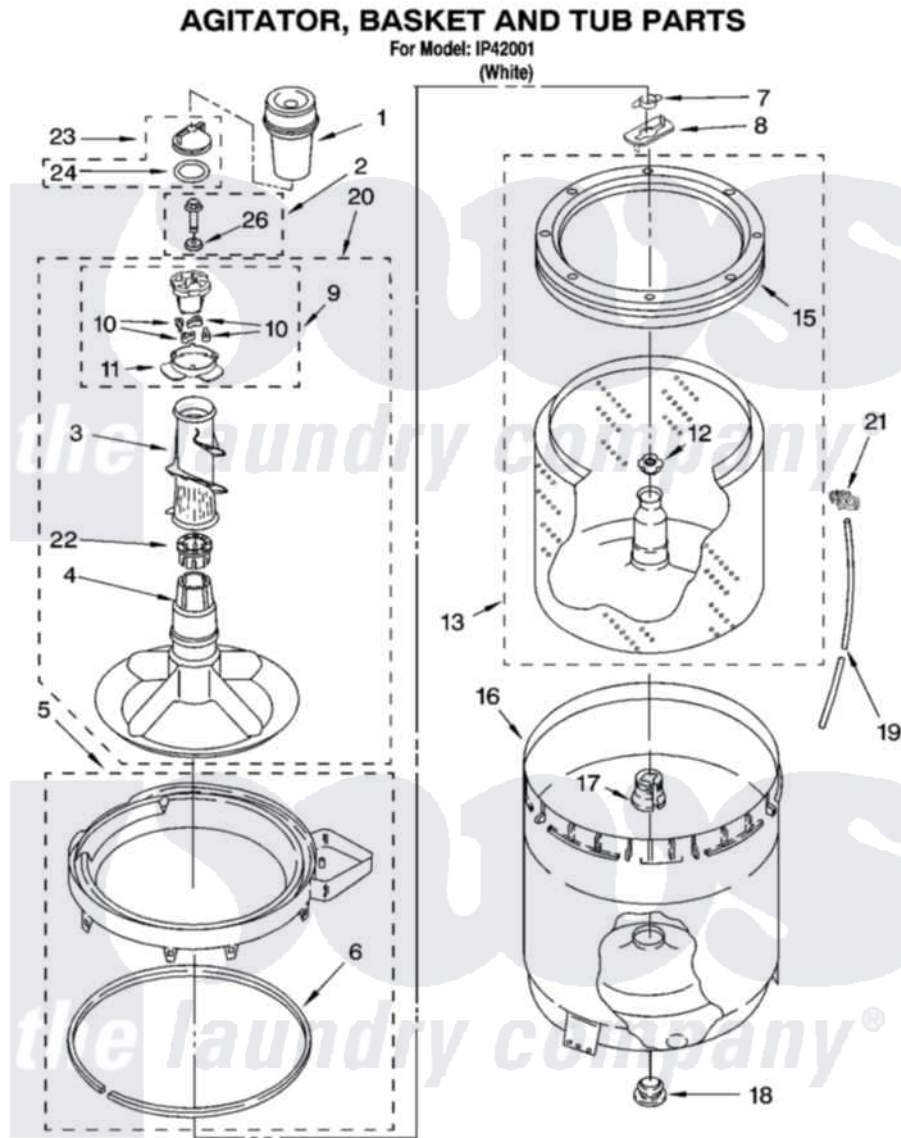

Whirlpool IP42001 03 - AGITATOR, BASKET AND TUB PARTS

8180638

5

Whirlpool [Residential Whirlpool IP42001 Washer Parts](#) Parts Diagram 03 - AGITATOR, BASKET AND TUB PARTS
Click on the part number to view part

Item	Original Part Number	Replaced By	Status	Part Description
1	63580			Dispenser, Fabric Softener
2	358237			Screw And Washer
3	3363003			Mover, Clothes
4	3347288			Agitator
5	8528150	W10445870		Ring-Tub
6	3976308			Gasket, Tub Ring
7	3354845			Clip, Agitator
8	3355921	8543666		Washer, Agitator
9	3363663	285811		Cam-Agitator
10	3366877	80040		Dog-Agitator
11	3363661			Bearing, Driven Cam
12	21366			Nut, Spanner
13	8526016	W10389328		Clothes Container, Assembly
15	8519788	387240		Ring, Balance
16	63849			Strain Relief, Power Cord
17	389140			Tub Block, Basket Drive

18	383727		Gasket, Centerpod
19	3347780	353244	Hose, Pressure Switch
20	3946501		Agitator, Assembly
21	2219077		Clip, Pressure Switch Hose
22	3350389	285587	Washer
23	3354733	W10074580	Cap, Barrier
24	3348855	W10072840	Fabric Softener
26	3949550		Washer