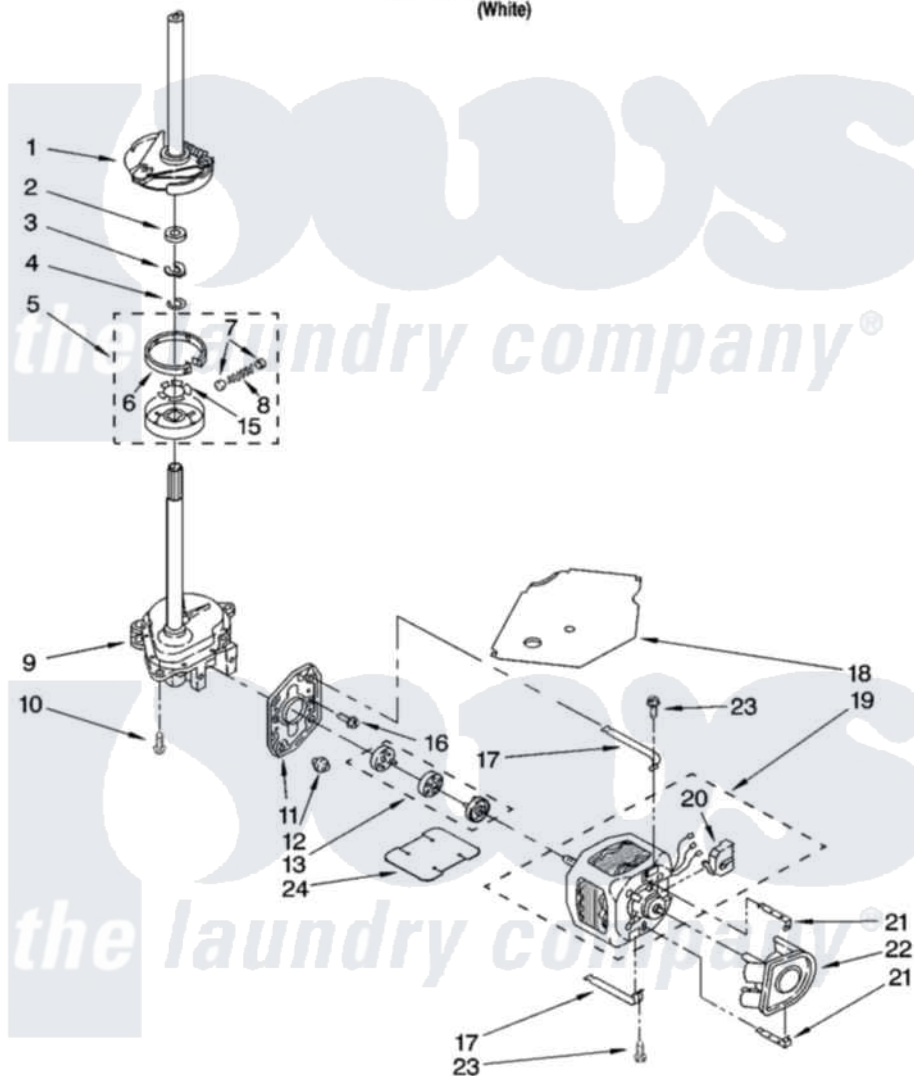

Whirlpool IP42001 04 - BRAKE, CLUTCH, GEARCASE, MOTOR AND PUMP PARTS

BRAKE, CLUTCH, GEARCASE, MOTOR AND PUMP PARTS

For Model: IP42001
(White)

8180638

7

Whirlpool [Residential Whirlpool IP42001 Washer Parts](#) Parts Diagram 04 - BRAKE, CLUTCH, GEARCASE, MOTOR AND PUMP PARTS

[Click on the part number to view part](#)

Item	Original Part Number	Replaced By	Status	Part Description
1	388952	285792		Basketdrive
2	63292			Washer, Spin Tube Thrust
3	62697	W10080230		Ring, Spin Tube Support
4	63283	285353		Ring
5	3951311	285785		Clutch
6	3951308	285790		Lining
7	62646			Cap, Clutch Spring
8	3946792			Spring And Damper Assembly
9	3360630	3360629		Gearcase
10	3357334	3400516		Screw Anti-Rattle
11	62611			Plate, Motor Mount To Gearcase
12	62691			Grommet, Motor
13	285753	285753A		Coupling
15	3355454			Clip, Main Drive

16	3400516		Screw Anti-Rattle
17	3349637	W10086010	Retainer, Motor
18	3362089		Shield, Tub To Motor
19	8528157	661600	Motor, Main Drive
20	3952056		Switch, Main Drive Motor
21	8546127		Retainer, Pump
22	3363394		Pump
23	3387485	273556	Screw, 10-16 X 5/8
24	3946532		Shield, Motor