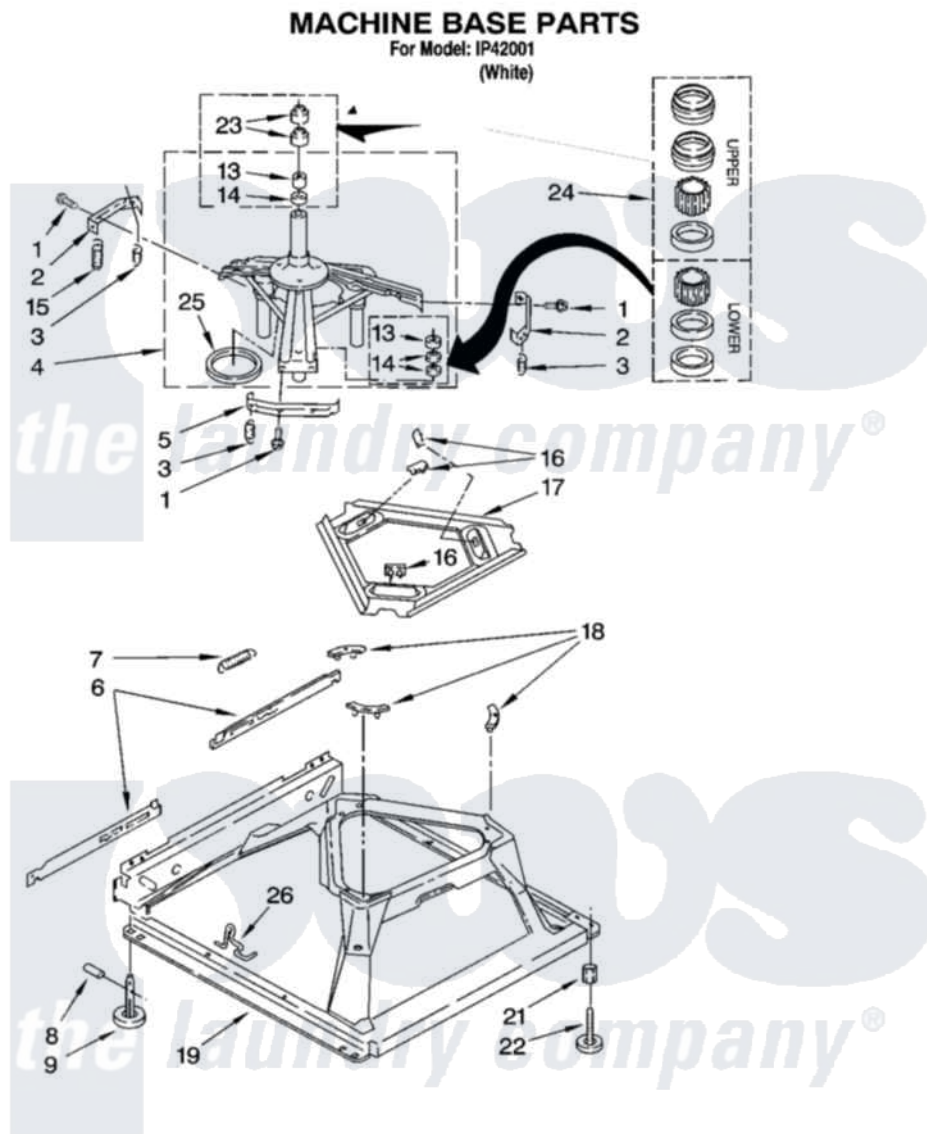

# Whirlpool IP42001 05 - MACHINE BASE PARTS

8

8180638

Whirlpool Residential Whirlpool IP42001 Washer Parts Parts Diagram 05 - MACHINE BASE PARTS  
Click on the part number to view part

Item	Original Part Number	Replaced By	Status	Part Description
1	<a href="#">3400076</a>			Screw, Bracket Mounting
2	<a href="#">64067</a>			Bracket, Spring Outer
3	<a href="#">63907</a>			Spring, Suspension
4	8575214	<a href="#">280184</a>		Support
5	<a href="#">64065</a>			Bracket, Spring Outer
6	<a href="#">63466</a>			Link, Leveling Mechanism
7	62597	<a href="#">8316845</a>		Spring
8	<a href="#">62837</a>			Pin, Knurled
9	62596	<a href="#">285244</a>		Feet-Leveling
13	3347047	<a href="#">8546455</a>		Bearing, Centerpost
14	357409	<a href="#">359449</a>		Seal, Agitator Shaft
15	388492	<a href="#">W10250667</a>		Spring, Counterweight
16	62568	<a href="#">285219</a>		Pad
17	<a href="#">3946509</a>			Plate, Suspension
18	3363660	<a href="#">285744</a>		Pad
19	3946512	<a href="#">285771</a>		Base

21	<a href="#">3359452</a>		Nut, Lock
22	389102	<a href="#">W10001130</a>	Foot, Leveling
23	356934	<a href="#">8577376</a>	Seal, Centerpost
24	<a href="#">285203</a>		Centerpost Bearing Kit
25	<a href="#">63134</a>		Ring, Sound Deadening
26	63806	<a href="#">W10145155</a>	Retainer, Suspension Spring