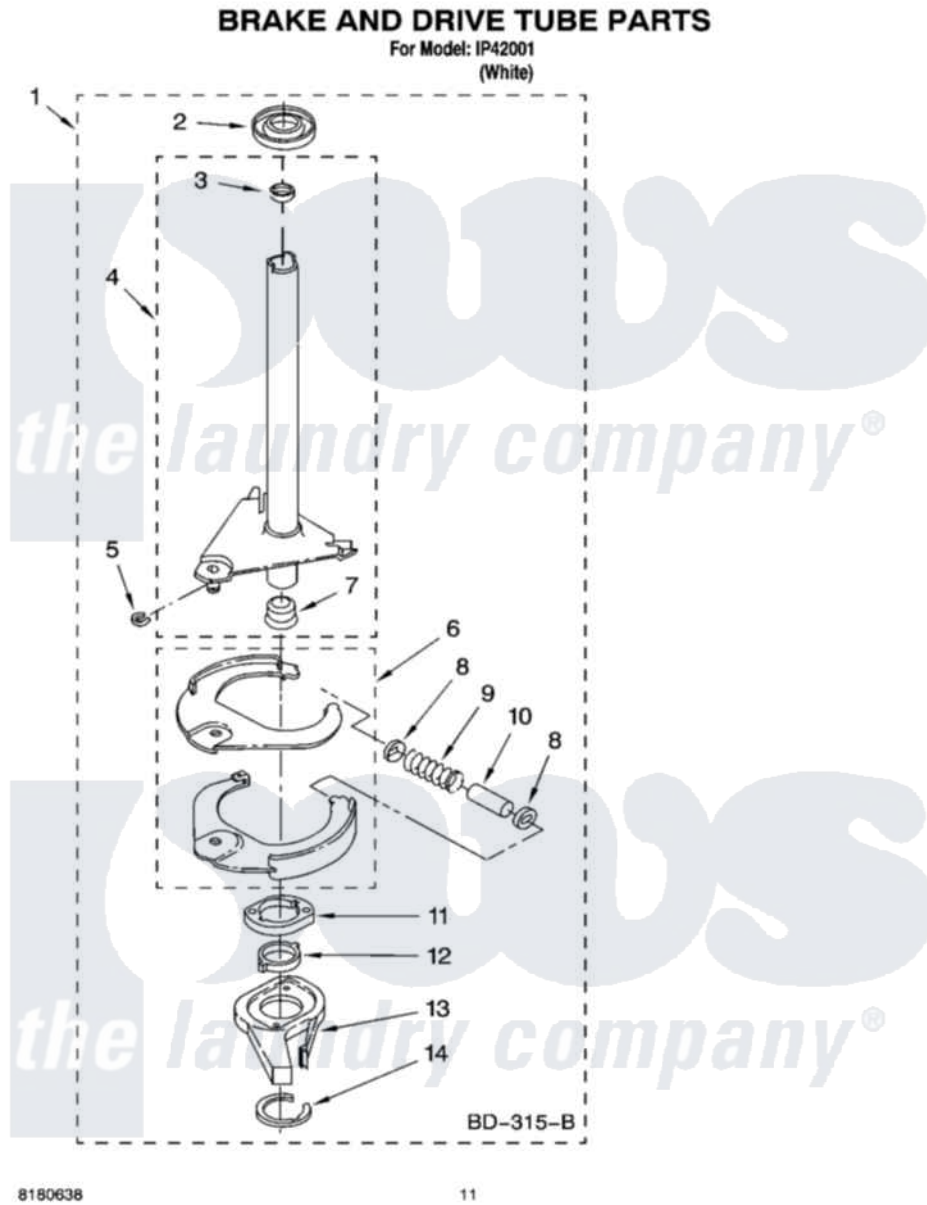

Whirlpool IP42001 07 - BRAKE AND DRIVE TUBE PARTS

Whirlpool [Residential Whirlpool IP42001 Washer Parts](#) Parts Diagram 07 - BRAKE AND DRIVE TUBE PARTS
Click on the part number to view part

Item	Original Part Number	Replaced By	Status	Part Description
1	388952	285792		Basketdrive
2	62658			Ring, Thrust
3	356427			Seal, Spin Pinion
4	64027	64208		Tube-Spin
5	64035	W10083190		Ring, Retaining
6	64232	285438		Shoe-Brake
7	62703	8546462		"T" Bearing, Spin Tube
8	3353956	285658		Sleeve
9	387806		Not Available	Spring, Brake
10	3355360	285658		Sleeve
11	661516	8546461		Cam, Brake Release
12	63022			Sleeve, Cam
13	64194	285790		Lining
14	90368	W10083200		Ring, Retaining
"	BLANK		Not Available	Following Parts Not Illustrated
"	285208			Lubricant