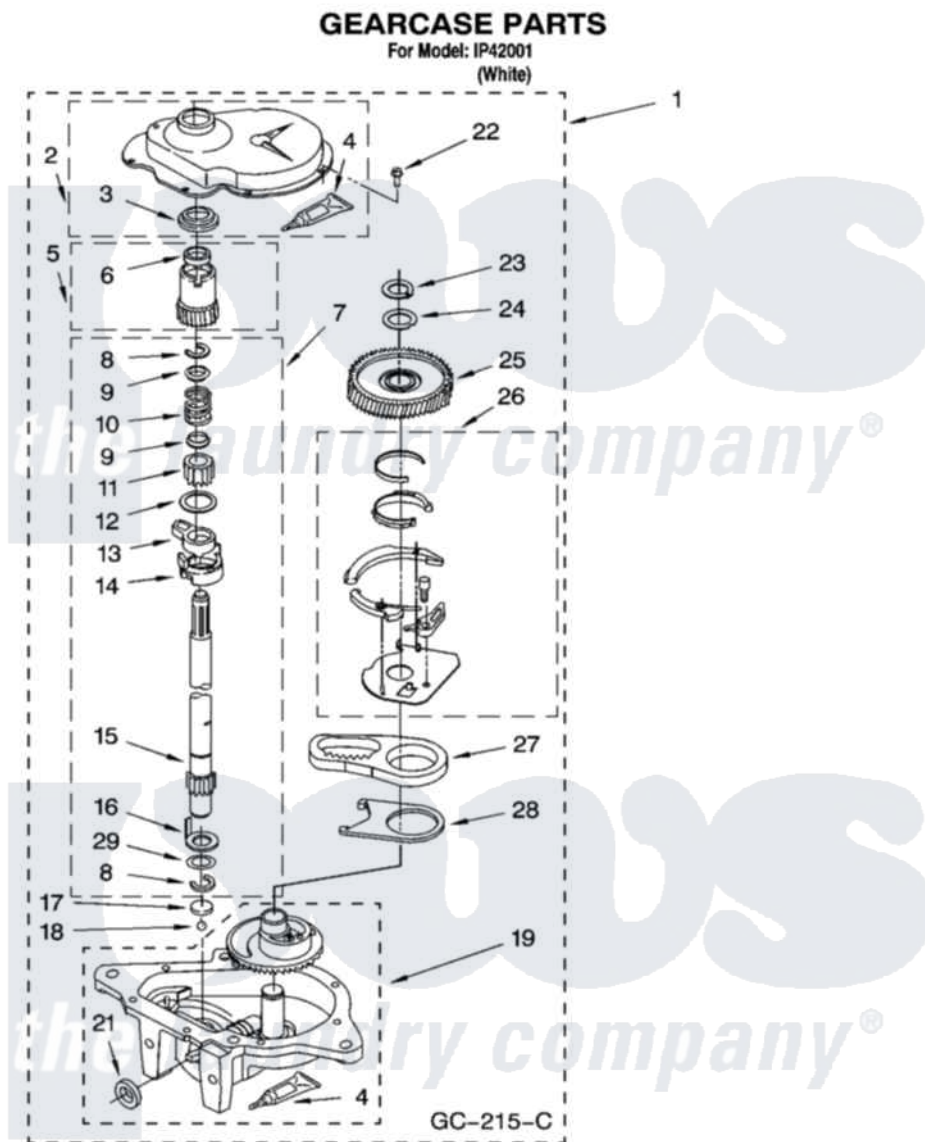

Whirlpool IP42001 08 - GEARCASE PARTS

12

8180638

Whirlpool [Residential Whirlpool IP42001 Washer Parts](#) Parts Diagram 08 - GEARCASE PARTS
Click on the part number to view part

Item	Original Part Number	Replaced By	Status	Part Description
1	3360630	3360629		Gearcase
2	285202			Cover, Gearcase
3	3349985			Seal, Gearcase Cover
4	285195			Sealer Sealer, Gasket
5	63320	285362		Gear and Pinion
6	356427			Seal, Spin Pinion
7	389387			Shaft, Agitator
8	90369		Not Available	Ring, Retaining (2)
9	62677			Retainer, Spring
10	62676			Spring, Agitator
11	63273	285509		Shaft, Agitator
12	62619			Washer, Agitator Gear
13	62580	285206		Cam-Agitator
14	62581	285206		Cam-Agitator
15	285509			Shaft, Agitator
16	62618			Washer, Cam Thrust

17	16018	285205	Bearing
18	85529	285205	Bearing
19	389230	285515	Gearcase
21	285352		Seal Kit, Thrust Plug
22	3351614		Screw, Gearcase Cover Mounting
23	3362552	285765	Ring-Retr
24	285735	285766	Washer Kit, Thrust
25	62570	285362	Gear and Pinon
26	388253	999516	Shelf-Glas
27	3349296	8546456	Rack, Connecting
28	62621		Actuator, Shift
29	388815		Washer, Intermediate 1 3976263 Miscellaneous Parts Bag 2 3976300 Washer, Inlet Hose 3 3366913 Clamp, Hose