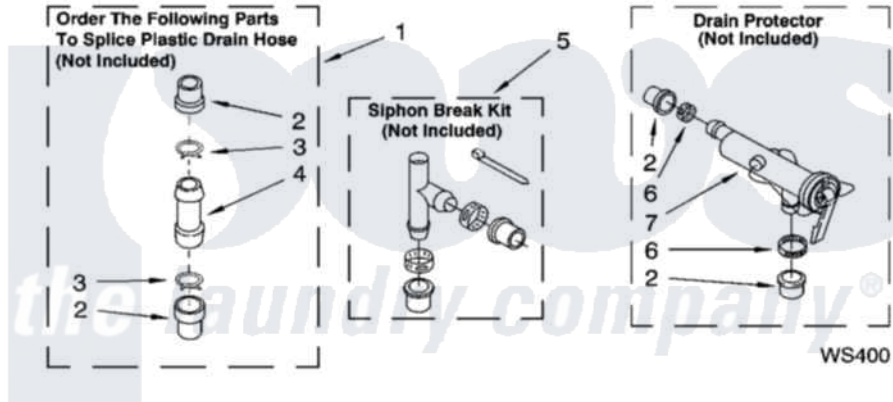

**WATER SYSTEM PARTS**

For Model: IP42001  
(White)

8180638

13

Whirlpool [Residential Whirlpool IP42001 Washer Parts](#) Parts Diagram 09 - WATER SYSTEM PARTS  
Click on the part number to view part

Item	Original Part Number	Replaced By	Status	Part Description
1	<a href="#">285442</a>			Water System Parts
2	<a href="#">285321</a>			Water System Parts
3	370447	<a href="#">285655</a>		Clamp, Hose
4	<a href="#">16272</a>			Connector, Straight
5	<a href="#">285320</a>			Water System Parts
6	65349	<a href="#">285655</a>		Clamp, Hose
7	<a href="#">367031</a>			Water System Parts