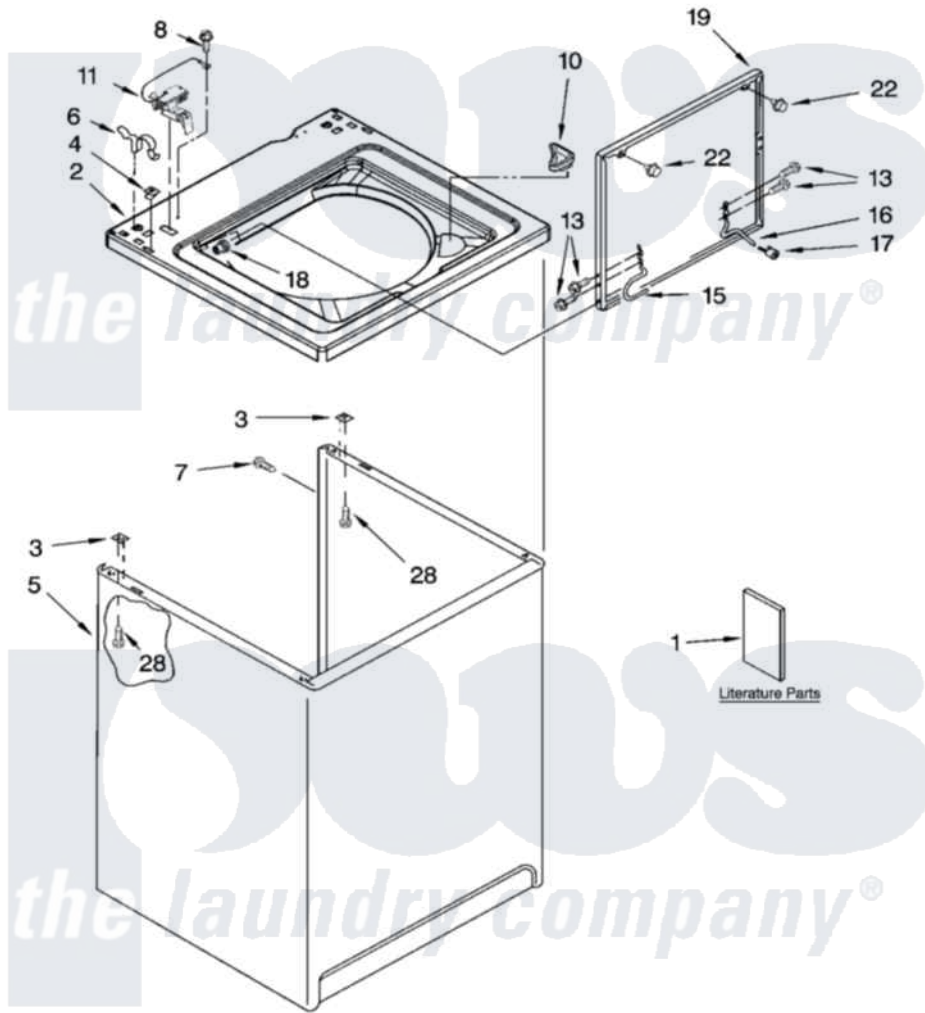

# Whirlpool IP42002 01 - TOP AND CABINET PARTS

## TOP AND CABINET PARTS

For Model: IP42002  
(White)

AUTOMATIC  
WASHER

8-05 Litho in U.S.A. (dtd)

1

Part No. 8180787

Whirlpool [Residential Whirlpool IP42002 Washer Parts](#) Parts Diagram 01 - TOP AND CABINET PARTS

[Click on the part number to view part](#)

Item	Original Part Number	Replaced By	Status	Part Description
1	3956025		Not Available	Installation Instructions
"	3955923		Not Available	Feature Sheet
"	3955877		Not Available	Use & Care Guide
"	8546687		Not Available	Wiring Diagram
2	<a href="#">8318064</a>			Top
3	62750			Spacer, Cabinet To Top (4)
4	<a href="#">357213</a>			Nut, Push-In
5	<a href="#">63424</a>			Cabinet
6	<a href="#">62780</a>			Clip, Top And Cabinet And Rear Panel
7	3357011	<a href="#">308685</a>		Side Trim )
8	<a href="#">3351614</a>			Screw, Gearcase Cover Mounting
10	<a href="#">3362952</a>			Dispenser, Bleach
11	<a href="#">8318084</a>			Switch, Lid
13	3351355	<a href="#">W10119828</a>		Screw, Lid Hinge Mounting
15	<a href="#">8318088</a>			Hinge, Lid

16	<a href="#">54583</a>		Hinge, Lid
17	<a href="#">19119</a>		Bumper, Lid Hinge
18	<a href="#">21258</a>		Bearing, Lid Hinge
19	8542387	<a href="#">W1019385Z</a>	Lid
22	<a href="#">9724509</a>		Bumper, Lid
28	<a href="#">3390631</a>		Screw, 10-16 X 3/8