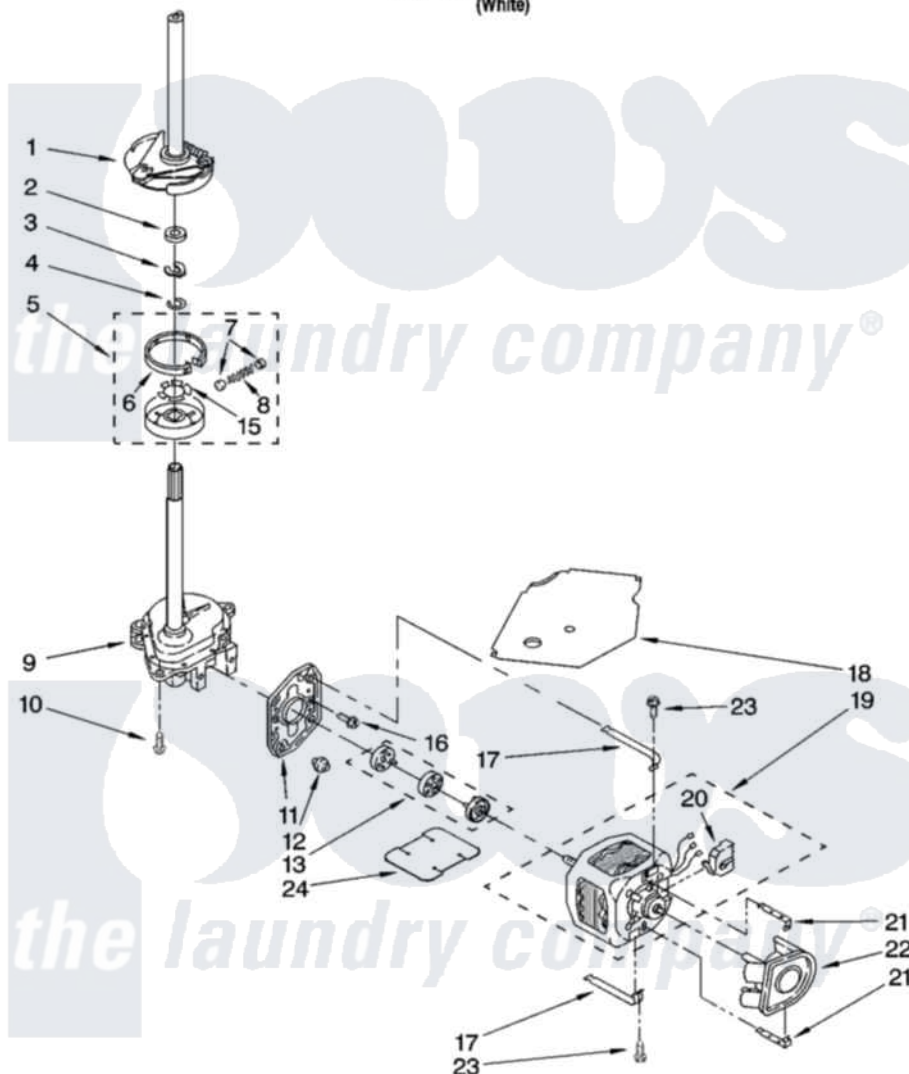

# Whirlpool IP42002 04 - BRAKE, CLUTCH, GEARCASE, MOTOR AND PUMP PARTS

## BRAKE, CLUTCH, GEARCASE, MOTOR AND PUMP PARTS

For Model: IP42002  
(White)

8180787

7

Whirlpool [Residential Whirlpool IP42002 Washer Parts](#) Parts Diagram 04 - BRAKE, CLUTCH, GEARCASE, MOTOR AND PUMP PARTS

[Click on the part number to view part](#)

Item	Original Part Number	Replaced By	Status	Part Description
1	388952	<a href="#">285792</a>		Basketdrive
2	<a href="#">63292</a>			Washer, Spin Tube Thrust
3	62697	<a href="#">W10080230</a>		Ring, Spin Tube Support
4	63283	<a href="#">285353</a>		Ring
5	3951311	<a href="#">285785</a>		Clutch
6	3951308	<a href="#">285790</a>		Lining
7	<a href="#">62646</a>			Cap, Clutch Spring
8	<a href="#">3946792</a>			Spring And Damper Assembly
9	3360630	<a href="#">3360629</a>		Gearcase
10	3357334	<a href="#">3400516</a>		Screw Anti-Rattle
11	<a href="#">62611</a>			Plate, Motor Mount To Gearcase
12	<a href="#">62691</a>			Grommet, Motor
13	285753	<a href="#">285753A</a>		Coupling
15	<a href="#">3355454</a>			Clip, Main Drive

16	<a href="#">3400516</a>		Screw Anti-Rattle
17	3349637	<a href="#">W10086010</a>	Retainer, Motor
18	<a href="#">3362089</a>		Shield, Tub To Motor
19	8528157	<a href="#">661600</a>	Motor, Main Drive
20	<a href="#">3952056</a>		Switch, Main Drive Motor
21	<a href="#">8546127</a>		Retainer, Pump
22	<a href="#">3363394</a>		Pump
23	3387485	<a href="#">273556</a>	Screw, 10-16 X 5/8
24	<a href="#">3946532</a>		Shield, Motor