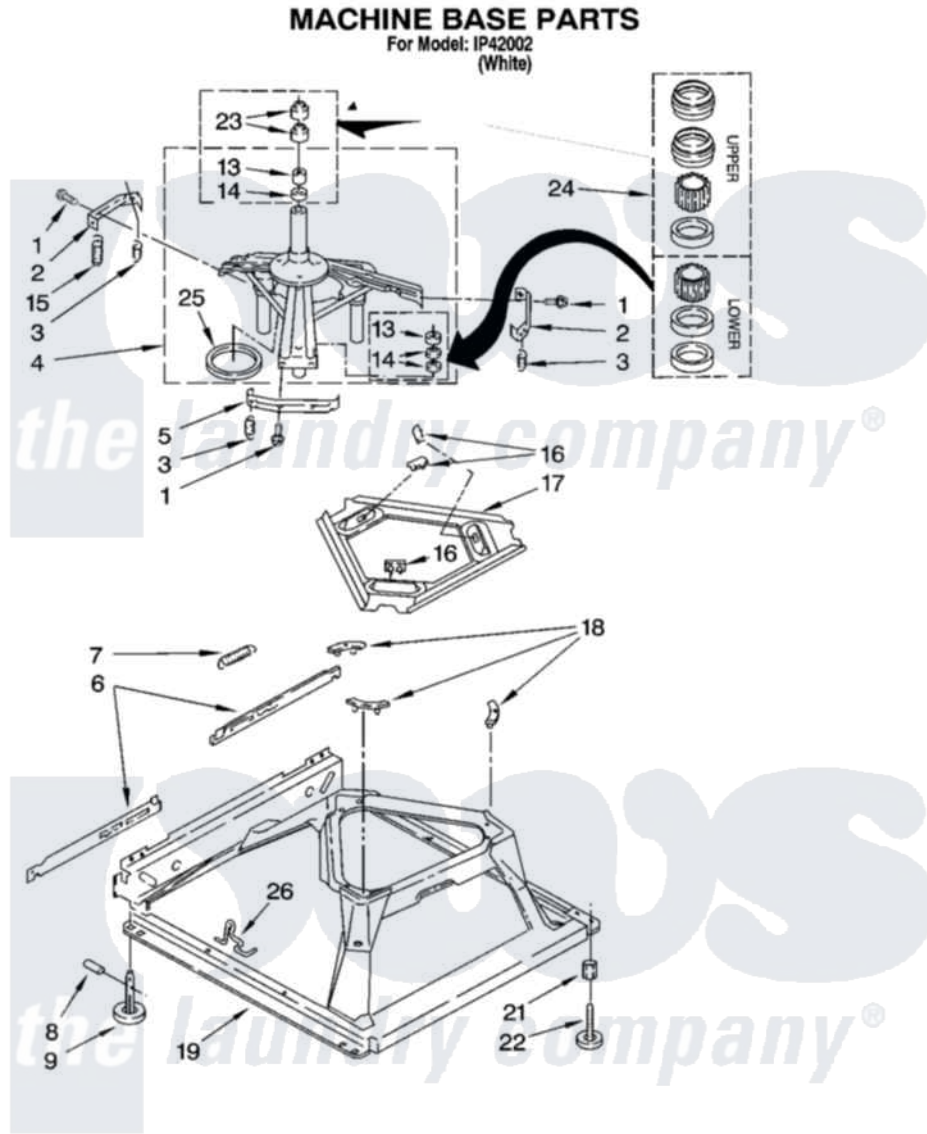

# Whirlpool IP42002 05 - MACHINE BASE PARTS

Whirlpool Residential Whirlpool IP42002 Washer Parts Parts Diagram 05 - MACHINE BASE PARTS  
[Click on the part number to view part](#)

Item	Original Part Number	Replaced By	Status	Part Description
1	<a href="#">3400076</a>			Screw, Bracket Mounting
2	<a href="#">64067</a>			Bracket, Spring Outer
3	<a href="#">63907</a>			Spring, Suspension
4	8575214	<a href="#">280184</a>		Support
5	<a href="#">64065</a>			Bracket, Spring Outer
6	<a href="#">63466</a>			Link, Leveling Mechanism
7	62597	<a href="#">8316845</a>		Spring
8	<a href="#">62837</a>			Pin, Knurled
9	62596	<a href="#">285244</a>		Feet-Leveling
13	3347047	<a href="#">8546455</a>		Bearing, Centerpost
14	357409	<a href="#">359449</a>		Seal, Agitator Shaft
15	388492	<a href="#">W10250667</a>		Spring, Counterweight
16	62568	<a href="#">285219</a>		Pad
17	<a href="#">3946509</a>			Plate, Suspension
18	3363660	<a href="#">285744</a>		Pad
19	3946512	<a href="#">285771</a>		Base

21	<a href="#">3359452</a>		Nut, Lock
22	389102	<a href="#">W10001130</a>	Foot, Leveling
23	356934	<a href="#">8577376</a>	Seal, Centerpost
24	<a href="#">285203</a>		Centerpost Bearing Kit
25	<a href="#">63134</a>		Ring, Sound Deadening
26	63806	<a href="#">W10145155</a>	Retainer, Suspension Spring