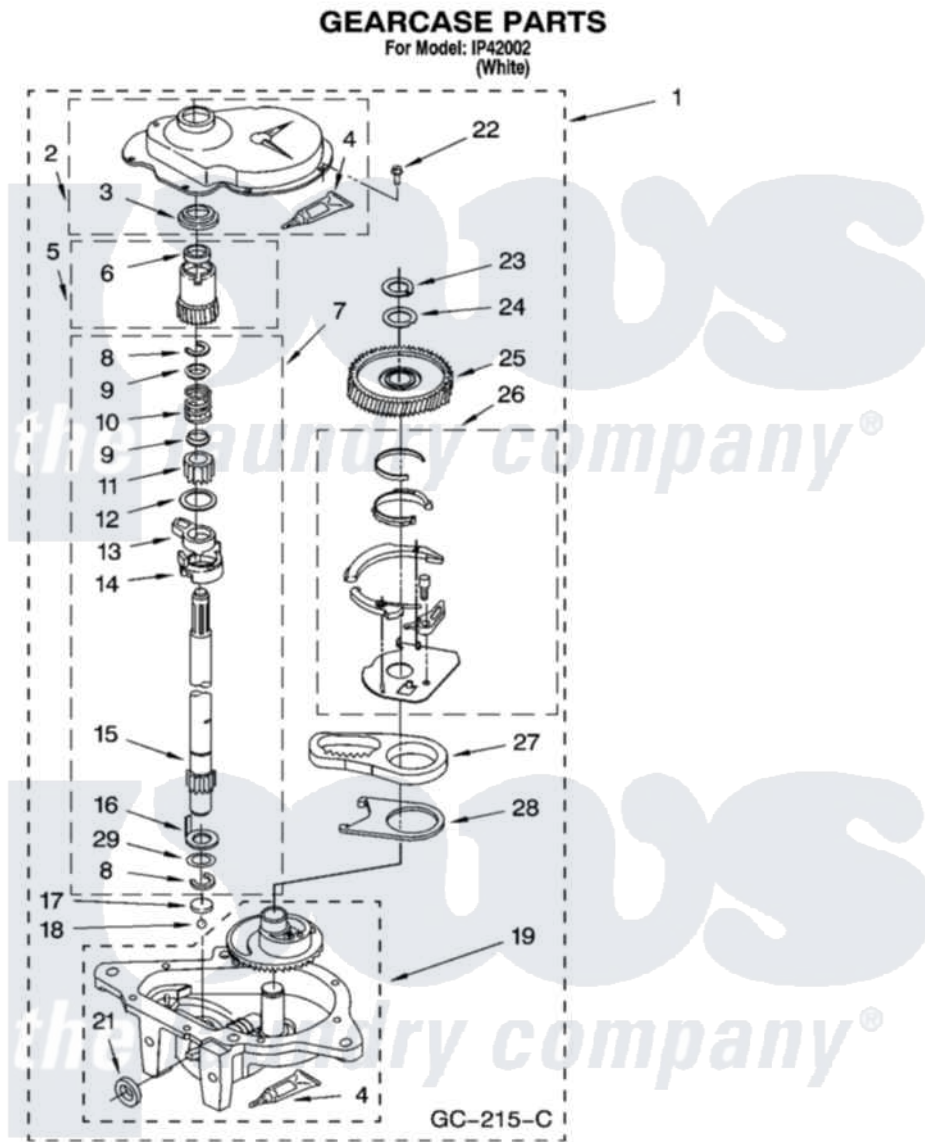

Whirlpool IP42002 08 - GEARCASE PARTS

12

8180787

Whirlpool [Residential Whirlpool IP42002 Washer Parts](#) Parts Diagram 08 - GEARCASE PARTS
Click on the part number to view part

Item	Original Part Number	Replaced By	Status	Part Description
1	3360630	3360629		Gearcase
2	285202			Cover, Gearcase
3	3349985			Seal, Gearcase Cover
4	285195			Sealer Sealer, Gasket
5	63320	285362		Gear and Pinion
6	356427			Seal, Spin Pinion
7	389387			Shaft, Agitator
8	90369		Not Available	Ring, Retaining (2)
9	62677			Retainer, Spring
10	62676			Spring, Agitator
11	63273	285509		Shaft, Agitator
12	62619			Washer, Agitator Gear
13	62580	285206		Cam-Agitator
14	62581	285206		Cam-Agitator
15	285509			Shaft, Agitator
16	62618			Washer, Cam Thrust

17	16018	285205	Bearing
18	85529	285205	Bearing
19	389230	285515	Gearcase
21	285352		Seal Kit, Thrust Plug
22	3351614		Screw, Gearcase Cover Mounting
23	3362552	285765	Ring-Retr
24	285735	285766	Washer Kit, Thrust
25	62570	285362	Gear and Pinon
26	388253	999516	Shelf-Glas
27	3349296	8546456	Rack, Connecting
28	62621		Actuator, Shift
29	388815		Washer, Intermediate 1 3976263 Miscellaneous Parts Bag 2 3976300 Washer, Inlet Hose 3 3366913 Clamp, Hose