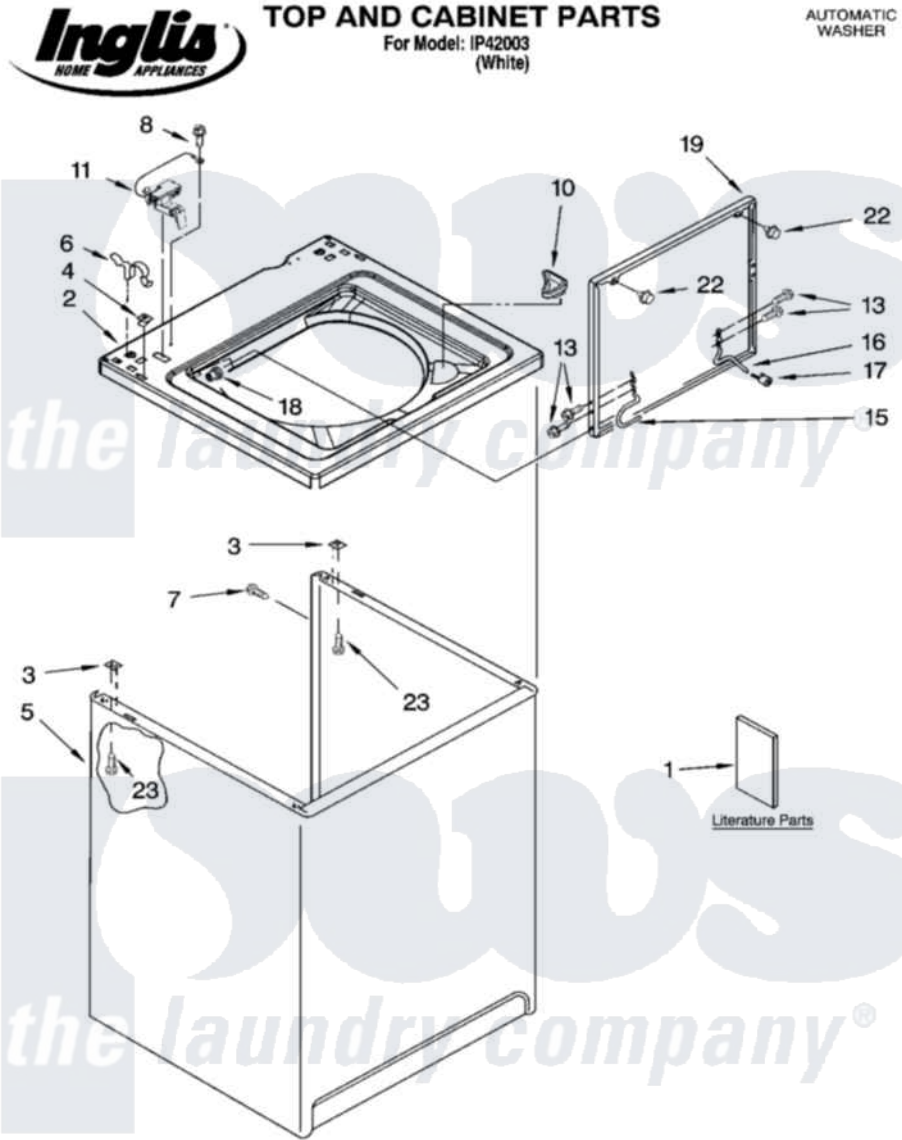

Whirlpool IP42003 01 - TOP AND CABINET PARTS

11-05 Litho in U.S.A. (drd)

1

Part No. 8181004

Whirlpool [Residential Whirlpool IP42003 Washer Parts](#) Parts Diagram 01 - TOP AND CABINET PARTS
 Click on the part number to view part

Item	Original Part Number	Replaced By	Status	Part Description
1	3958075		Not Available	Installation Instructions
"	3955923		Not Available	Feature Sheet
"	8578236		Not Available	Use & Care Guide
"	8546687		Not Available	Wiring Diagram
2	8318064			Top
3	62750			Spacer, Cabinet To Top (4)
4	357213			Nut, Push-In
5	63424			Cabinet
6	62780			Clip, Top And Cabinet And Rear Panel
7	3357011	308685		Side Trim)
8	3351614			Screw, Gearcase Cover Mounting
10	3362952			Dispenser, Bleach
11	8318084			Switch, Lid
13	3351355	W10119828		Screw, Lid Hinge Mounting
15	8318088			Hinge, Lid

16	54583		Hinge, Lid
17	19119		Bumper, Lid Hinge
18	21258		Bearing, Lid Hinge
19	8542387	W1019385Z	Lid
22	9724509		Bumper, Lid
23	3390631		Screw, 10-16 X 3/8