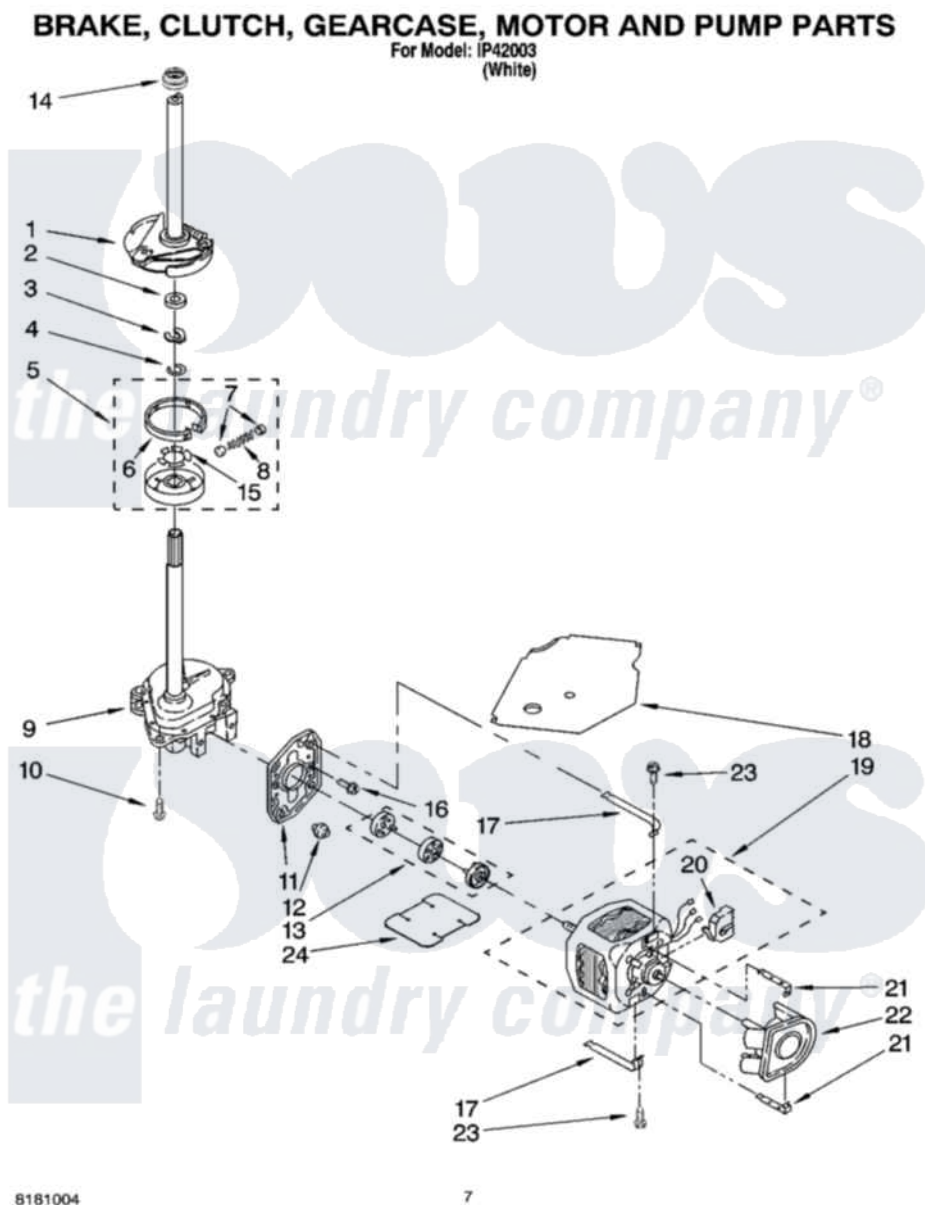

Whirlpool IP42003 04 - BRAKE, CLUTCH, GEARCASE, MOTOR AND PUMP PARTS

Whirlpool [Residential Whirlpool IP42003 Washer Parts](#) Parts Diagram 04 - BRAKE, CLUTCH, GEARCASE, MOTOR AND PUMP PARTS

[Click on the part number to view part](#)

Item	Original Part Number	Replaced By	Status	Part Description
1	388952	285792		Basketdrive
2	63292			Washer, Spin Tube Thrust
3	62697	W10080230		Ring, Spin Tube Support
4	63283	285353		Ring
5	3951311	285785		Clutch
6	3951308	285790		Lining
7	62646			Cap, Clutch Spring
8	3946792			Spring And Damper Assembly
9	3360630	3360629		Gearcase
10	3357334	3400516		Screw Anti-Rattle
11	62611			Plate, Motor Mount To Gearcase
12	62691			Grommet, Motor
13	285753	285753A		Coupling
14	8577374			Seal, Centerpost

15	3355454		Clip, Main Drive
16	3400516		Screw Anti-Rattle
17	3349637	W10086010	Retainer, Motor
18	3362089		Shield, Tub To Motor
19	8528157	661600	Motor, Main Drive
20	3952056		Switch, Main Drive Motor
21	8546127		Retainer, Pump
22	3363394		Pump
23	3387485	273556	Screw, 10-16 X 5/8
24	3946532		Shield, Motor