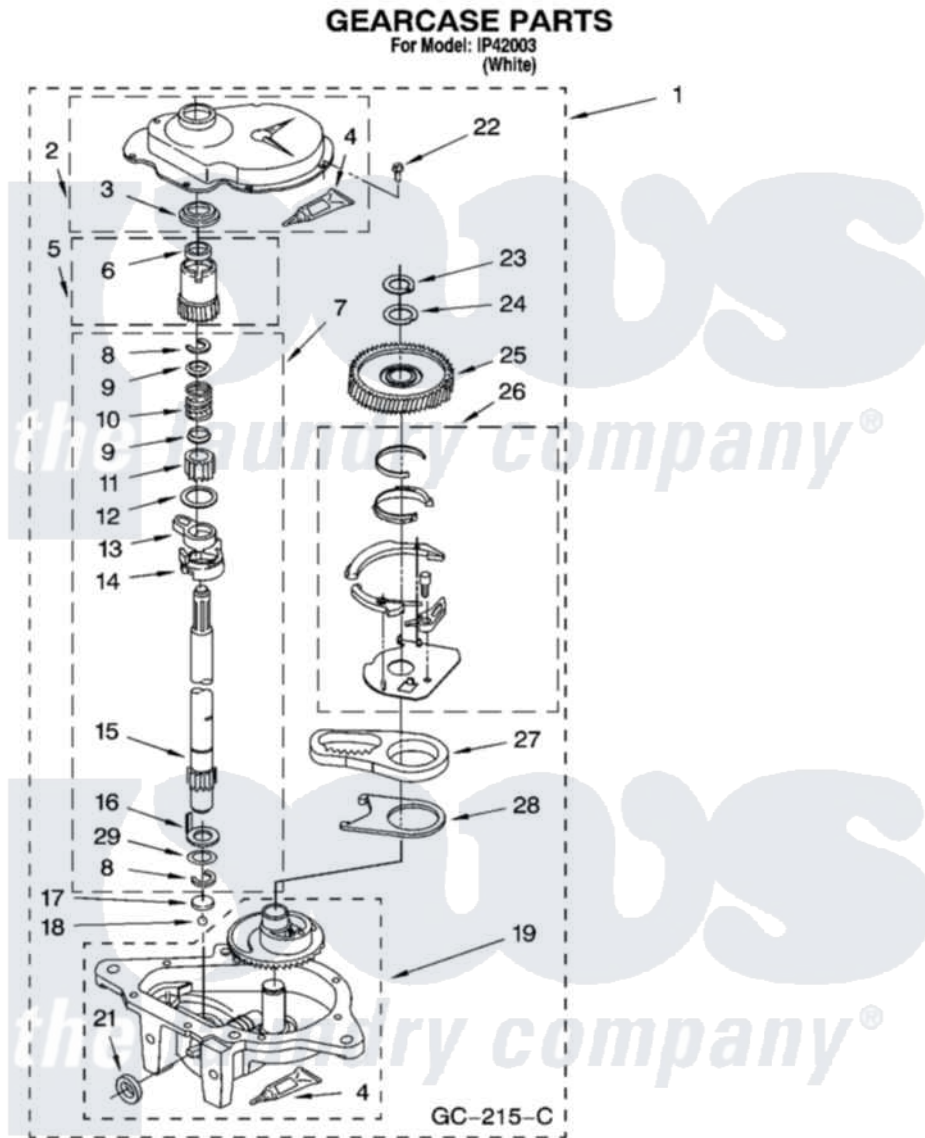

Whirlpool IP42003 08 - GEARCASE PARTS

12

8181004

Whirlpool [Residential Whirlpool IP42003 Washer Parts](#) Parts Diagram 08 - GEARCASE PARTS
Click on the part number to view part

Item	Original Part Number	Replaced By	Status	Part Description
1	3360630	3360629		Gearcase
2	285202			Cover, Gearcase
3	3349985			Seal, Gearcase Cover
4	285195			Sealer Sealer, Gasket
5	63320	285362		Gear and Pinion
6	356427			Seal, Spin Pinion
7	389387			Shaft, Agitator
8	90369		Not Available	Ring, Retaining (2)
9	62677			Retainer, Spring
10	62676			Spring, Agitator
11	63273	285509		Shaft, Agitator
12	62619			Washer, Agitator Gear
13	62580	285206		Cam-Agitator
14	62581	285206		Cam-Agitator
15	285509			Shaft, Agitator
16	62618			Washer, Cam Thrust

17	16018	285205	Bearing
18	85529	285205	Bearing
19	389230	285515	Gearcase
21	285352		Seal Kit, Thrust Plug
22	3351614		Screw, Gearcase Cover Mounting
23	3362552	285765	Ring-Retr
24	285735	285766	Washer Kit, Thrust
25	62570	285362	Gear and Pinon
26	388253	999516	Shelf-Glas
27	3349296	8546456	Rack, Connecting
28	62621		Actuator, Shift
29	388815		Washer, Intermediate 1 3976263 Miscellaneous Parts Bag 2 3976300 Washer, Inlet Hose 3 3366913 Clamp, Hose