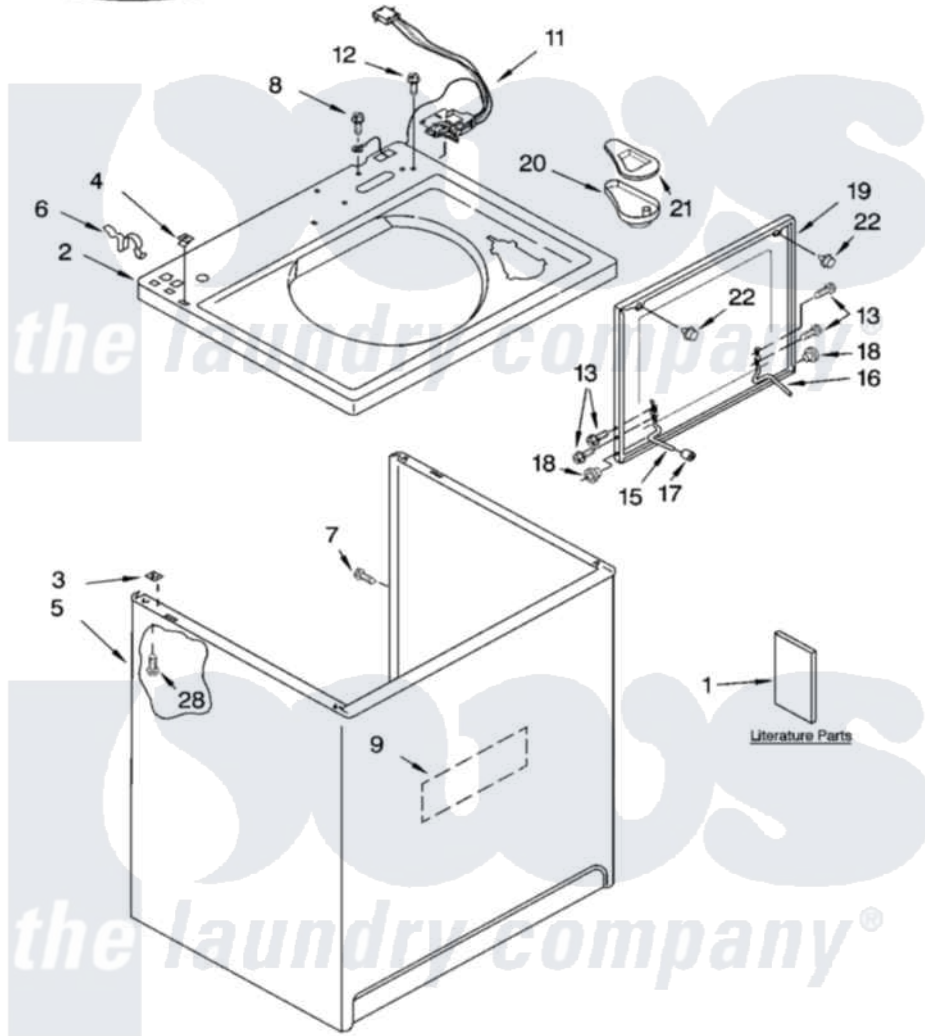

# Whirlpool IP43000 01 - TOP AND CABINET PARTS

## TOP AND CABINET PARTS

For Model: IP43000  
(White)

AUTOMATIC  
WASHER

07-04 Litho in U.S.A. (drd)

1

Part No. 8180477

Whirlpool [Residential Whirlpool IP43000 Washer Parts](#) Parts Diagram 01 - TOP AND CABINET PARTS

[Click on the part number to view part](#)

Item	Original Part Number	Replaced By	Status	Part Description
1	3956025		Not Available	Installation Instructions
"	3955923		Not Available	Feature Sheet
"	3955877		Not Available	Use & Care Guide
"	3955530		Not Available	Energy Guide
"	8557303		Not Available	Wiring Diagram
2	<a href="#">3955792</a>			Top
3	62750			Spacer, Cabinet To Top (4)
4	<a href="#">357213</a>			Nut, Push-In
5	<a href="#">63424</a>			Cabinet
6	<a href="#">62780</a>			Clip, Top And Cabinet And Rear Panel
7	3357011	<a href="#">308685</a>		Side Trim )
8	<a href="#">3351614</a>			Screw, Gearcase Cover Mounting
9	<a href="#">3976348</a>			Absorber, Sound
11	<a href="#">8054980</a>			Switch, Lid
12	<a href="#">3400611</a>			Screw And Washer, Lid Switch

13	355274	<a href="#">W10119828</a>	Screw, Lid Hinge Mounting
15	<a href="#">8055257</a>		Hinge, Lid
16	<a href="#">8055256</a>		Hinge, Lid
17	<a href="#">19119</a>		Bumper, Lid Hinge
18	<a href="#">8319539</a>		Bearing, Lid Hinge
19	8558398	<a href="#">W10193861</a>	Lid
20	<a href="#">8519517</a>		Dispenser, Bleach
21	<a href="#">3955788</a>		Cover, Dispenser
22	<a href="#">9724509</a>		Bumper, Lid
28	<a href="#">3390631</a>		Screw, 10-16 X 3/8