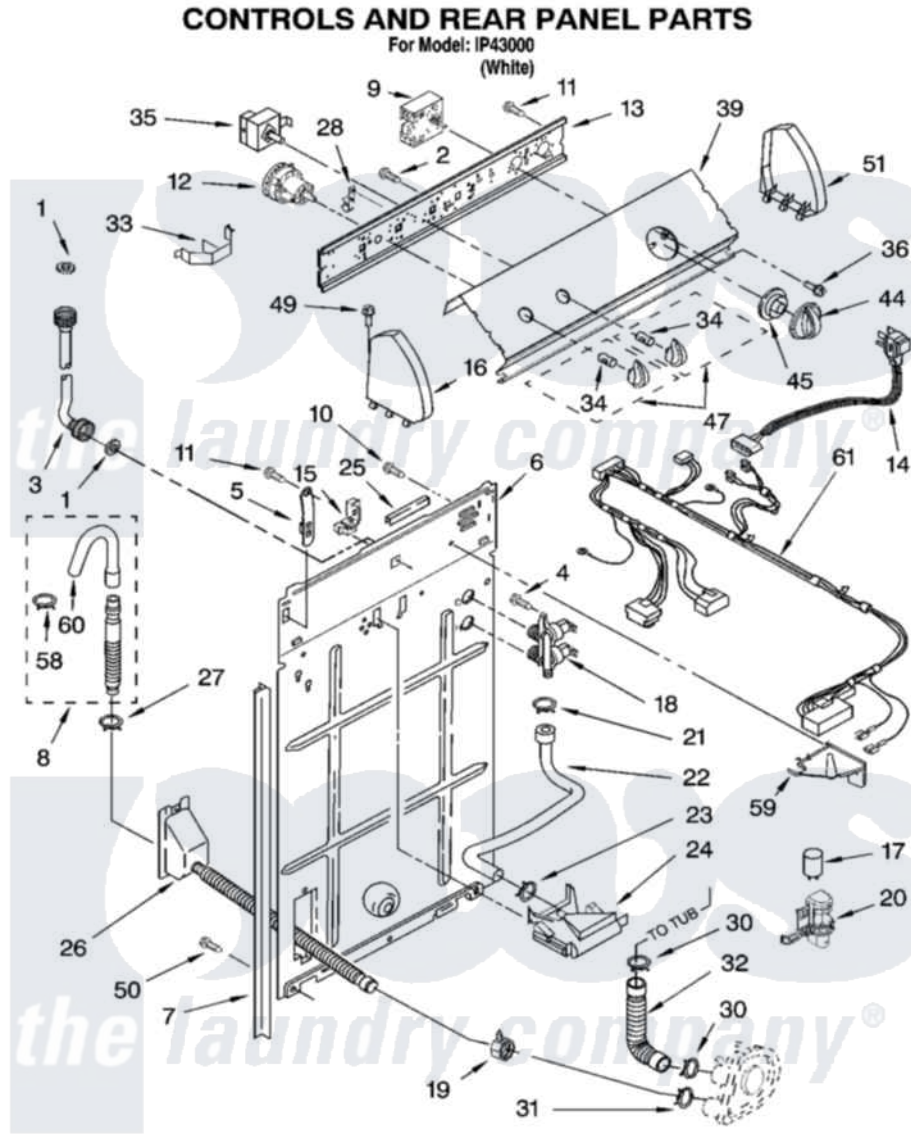

Whirlpool IP43000 02 - CONTROLS AND REAR PANEL PARTS

8180477

3

Whirlpool [Residential Whirlpool IP43000 Washer Parts](#) Parts Diagram 02 - CONTROLS AND REAR PANEL PARTS
Click on the part number to view part

Item	Original Part Number	Replaced By	Status	Part Description
1	3976300	16123		Washer Inlet-Hose Miscellaneous Parts Must be Ordered Separately.
2	3400073			Screw, Ground
3	3949374	89503		Hose-Inlet
"	3949375	89503		Hose-Inlet
4	9740848			Screw, Mixing Valve Mounting
5	8318255	8568314		Strap, Console
6	3357978			Panel, Rear
7	62747			Pad, Rear Panel
8	3951609	285664		Hose
"	661577	285666		Hose
"	3357090	285702		Hose
9	8557301			Timer, Control
10	3351614			Screw, Gearcase Cover Mounting
11	90767			Screw, 8A X 3/8 HeX Washer Head Tapping

12	3366848	W10339229	Switch-WL
13	3948608		Bracket, Control
14	661661	285800	Cord-Power
15	3952821	285777	Relief-Str
16	8271365	279962	Endcap
17	661606	8572717	Capacitor, Motor Start
18	3952164	285805	Valve-Inlet
19	3976395		Restraint, Hose
20	8318046		Clip, Capacitor
21	301958	596669	Clamp, Manifold
22	8541607	3357328	Hose, Vacuum Break
23	370450	596669	Clamp, Manifold
24	387606	3360977	Break-Vac
25	303294	3367669	Protector, Edge
26	8317940	W10358149	Drain Hose Assembly
27	3366912	356138	Clamp, Hose
28	8317975		Restraint, Harness
30	3363366	616099	Clamp
31	8317496	285655	Clamp, Hose
32	3951449	285871	Hose
33	8055003		Clip, Harness And Pressure Switch
34	8536939		Clip, Knob
35	661612	W10168256	Switch, Water Temperature
36	3400818		Screw, Timer Mounting
39	3954241	Not Available	Panel, Console
44	8543272	Not Available	Knob, Timer
45	8544947		Dial, Timer
47	8543270	Not Available	Knob, Control (3) (Grey)
49	388326		Screw, 8-18 X 1.25
50	62863	3390631	Screw, 10-16 X 3/8
51	8271359	279962	Endcap
58	3366913	3357331	Clamp, Drain
59	8539874		Shield, Suds
60	3357027		Nozzle, Hose Drain
61	3957150	Not Available	Wiring Harness (For Detail See Pages 9 & 10)