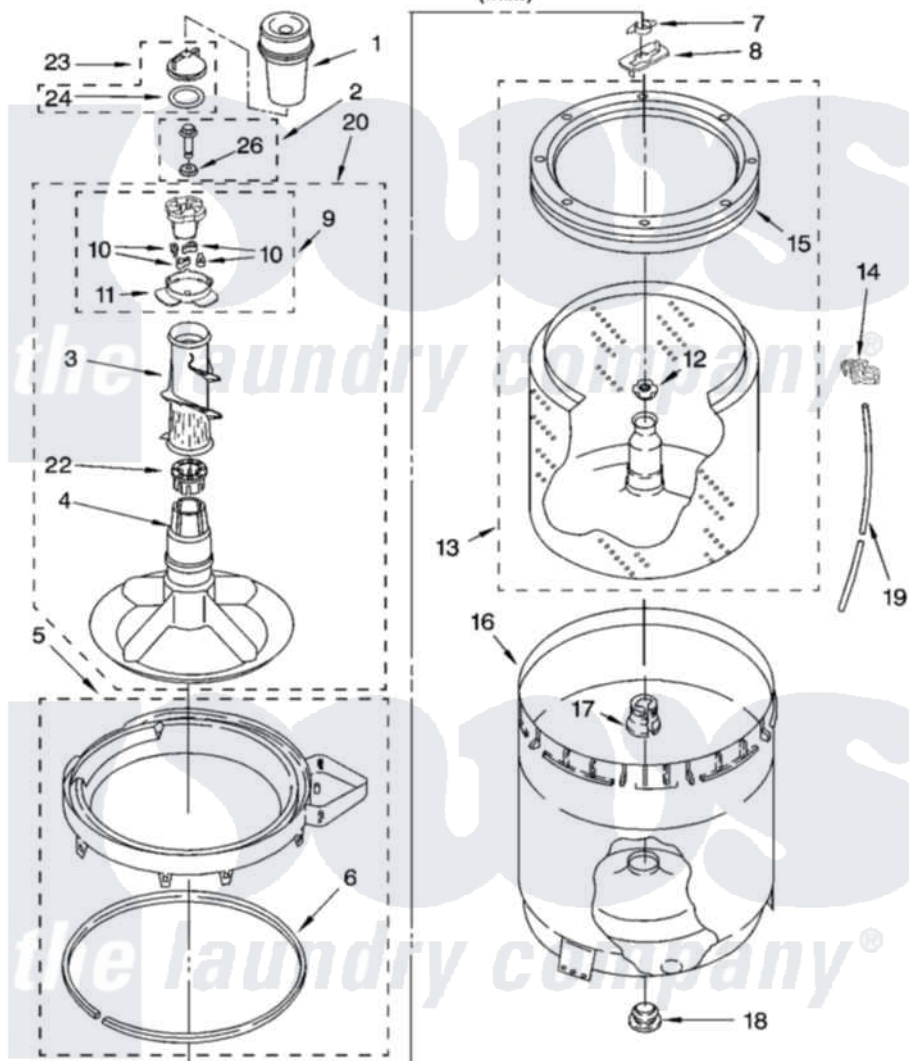

# Whirlpool IP43000 03 - AGITATOR, BASKET AND TUB PARTS

## AGITATOR, BASKET AND TUB PARTS

For Model: IP43000  
(White)

8180477

5

Whirlpool [Residential Whirlpool IP43000 Washer Parts](#) Parts Diagram 03 - AGITATOR, BASKET AND TUB PARTS  
Click on the part number to view part

Item	Original Part Number	Replaced By	Status	Part Description
1	<a href="#">63580</a>			Dispenser, Fabric Softener
2	<a href="#">358237</a>			Screw And Washer
3	<a href="#">3363003</a>			Mover, Clothes
4	<a href="#">3347288</a>			Agitator
5	8528150	<a href="#">W10445870</a>		Ring-Tub
6	<a href="#">3976308</a>			Gasket, Tub Ring
7	<a href="#">3354845</a>			Clip, Agitator
8	3355921	<a href="#">8543666</a>		Washer, Agitator
9	3363663	<a href="#">285811</a>		Cam-Agitator
10	3366877	<a href="#">80040</a>		Dog-Agitator
11	<a href="#">3363661</a>			Bearing, Driven Cam
12	<a href="#">21366</a>			Nut, Spanner
13	8526016	<a href="#">W10389328</a>		Clothes Container, Assembly
14	<a href="#">2219077</a>			Clip, Pressure Switch Hose
15	8519788	<a href="#">387240</a>		Ring, Balance
16	<a href="#">63849</a>			Strain Relief, Power Cord

17	<a href="#">389140</a>		Tub Block, Basket Drive
18	<a href="#">383727</a>		Gasket, Centerpodt
19	3347780	<a href="#">353244</a>	Hose, Pressure Switch
20	<a href="#">3946501</a>		Agitator, Assembly
22	3350389	<a href="#">285587</a>	Washer
23	3354733	<a href="#">W10074580</a>	Cap, Barrier
24	3348855	<a href="#">W10072840</a>	Fabric Softener
26	<a href="#">3949550</a>		Washer