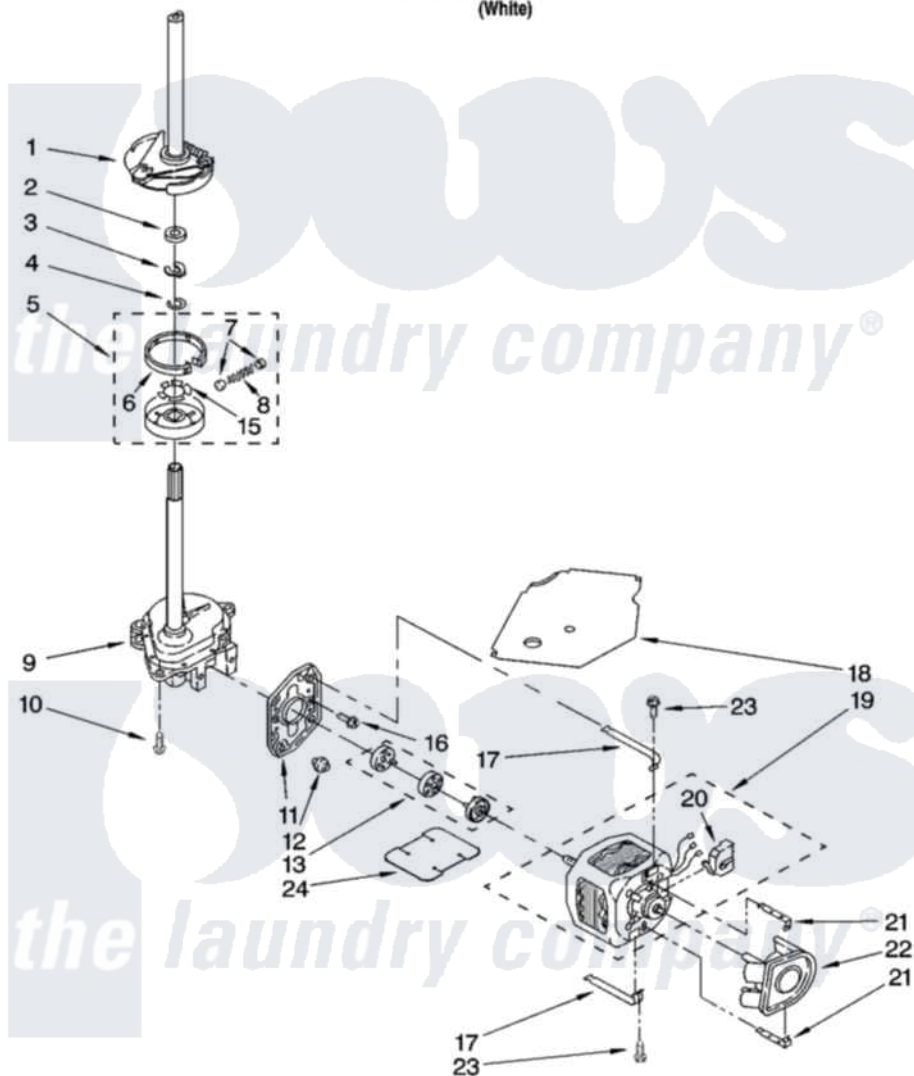

Whirlpool IP43000 04 - BRAKE, CLUTCH, GEARCASE, MOTOR AND PUMP PARTS

BRAKE, CLUTCH, GEARCASE, MOTOR AND PUMP PARTS

For Model: IP43000
(White)

8180477

7

Whirlpool [Residential Whirlpool IP43000 Washer Parts](#) Parts Diagram 04 - BRAKE, CLUTCH, GEARCASE, MOTOR AND PUMP PARTS

[Click on the part number to view part](#)

Item	Original Part Number	Replaced By	Status	Part Description
1	388952	285792		Basketdrive
2	63292			Washer, Spin Tube Thrust
3	62697	W10080230		Ring, Spin Tube Support
4	63283	285353		Ring
5	3951311	285785		Clutch
6	3951308	285790		Lining
7	62646			Cap, Clutch Spring
8	3946792			Spring And Damper Assembly
9	3360630	3360629		Gearcase
10	3357334	3400516		Screw Anti-Rattle
11	62611			Plate, Motor Mount To Gearcase
12	62691			Grommet, Motor
13	285753	285753A		Coupling
15	3355454			Clip, Main Drive

16	3400516		Screw Anti-Rattle
17	3349637	W10086010	Retainer, Motor
18	3362089		Shield, Tub To Motor
19	8528157	661600	Motor, Main Drive
20	3952056		Switch, Main Drive Motor
21	8546127		Retainer, Pump
22	3363394		Pump
23	3387485	273556	Screw, 10-16 X 5/8
24	3946532		Shield, Motor