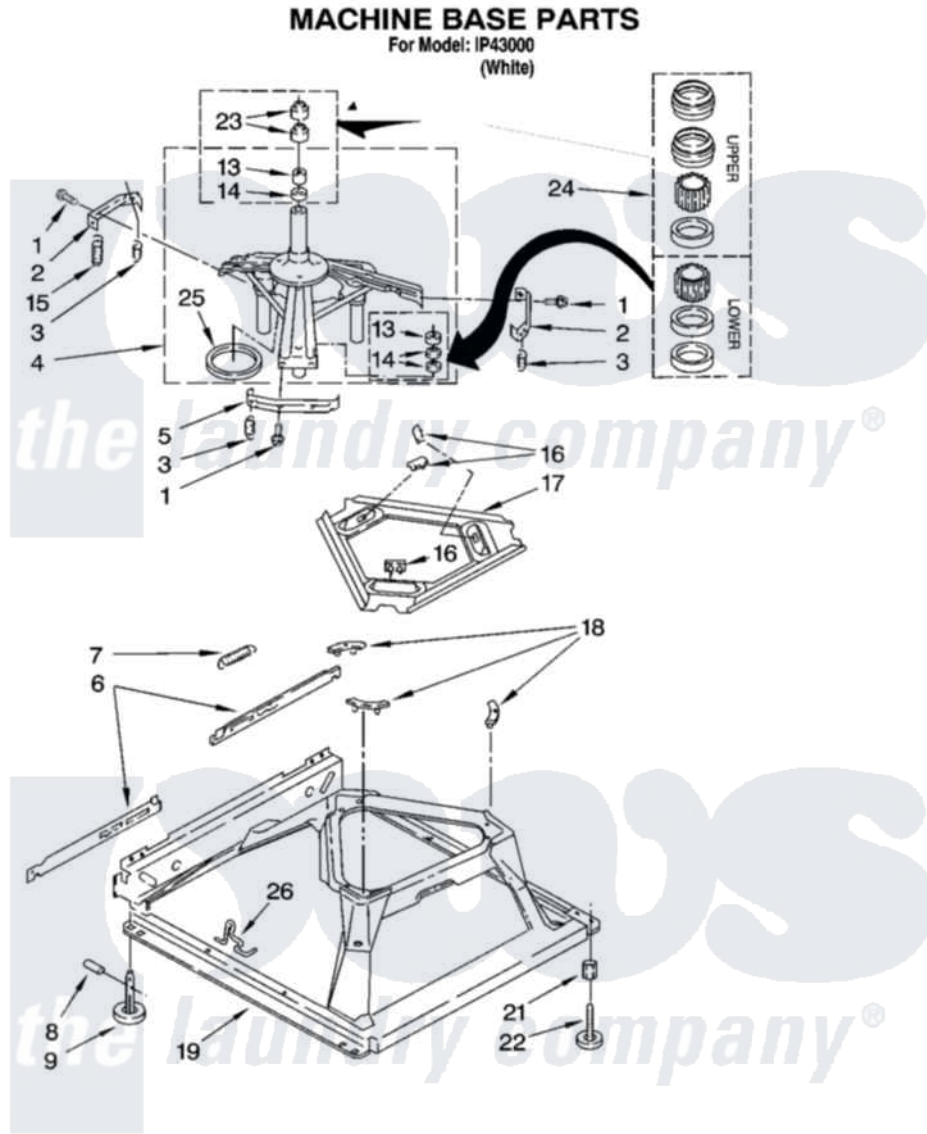

Whirlpool IP43000 05 - MACHINE BASE PARTS

Whirlpool Residential Whirlpool IP43000 Washer Parts Parts Diagram 05 - MACHINE BASE PARTS
Click on the part number to view part

Item	Original Part Number	Replaced By	Status	Part Description
1	3400076			Screw, Bracket Mounting
2	64067			Bracket, Spring Outer
3	63907			Spring, Suspension
4	3362087	280184		Support
5	64065			Bracket, Spring Outer
6	63466			Link, Leveling Mechanism
7	62597	8316845		Spring
8	62837			Pin, Knurled
9	62596	285244		Feet-Leveling
13	3347047	8546455		Bearing, Centerpost
14	357409	359449		Seal, Agitator Shaft
15	388492	W10250667		Spring, Counterweight
16	62568	285219		Pad
17	3946509			Plate, Suspension
18	3363660	285744		Pad
19	3946512	285771		Base

21	3359452		Nut, Lock
22	389102	W10001130	Foot, Leveling
23	356934	8577376	Seal, Centerpost
24	285203		Centerpost Bearing Kit
25	63134		Ring, Sound Deadening
26	63806	W10145155	Retainer, Suspension Spring