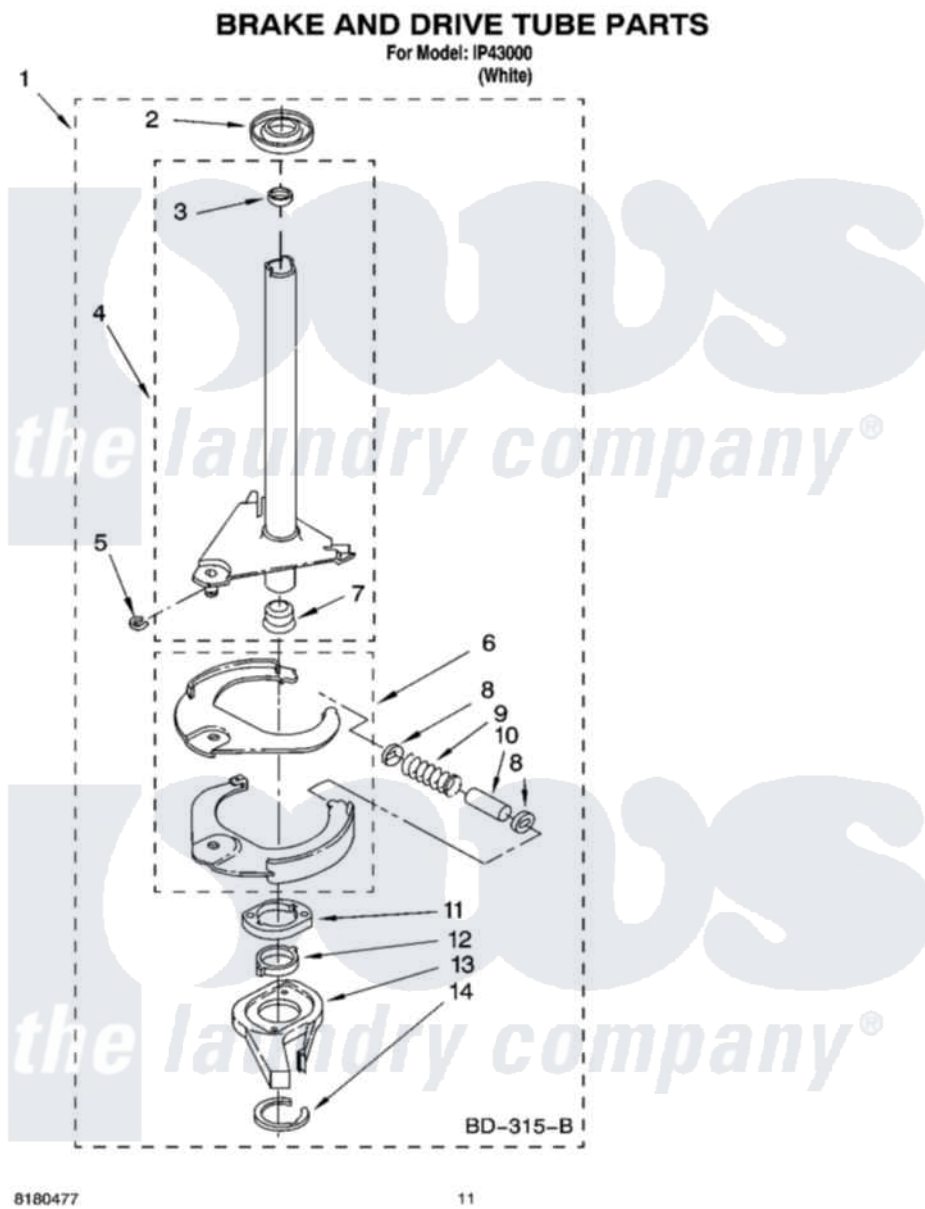

# Whirlpool IP43000 07 - BRAKE AND DRIVE TUBE PARTS

8180477

11

Whirlpool [Residential Whirlpool IP43000 Washer Parts](#) Parts Diagram 07 - BRAKE AND DRIVE TUBE PARTS  
Click on the part number to view part

Item	Original Part Number	Replaced By	Status	Part Description
1	388952	<a href="#">285792</a>		Basketdrive
2	<a href="#">62658</a>			Ring, Thrust
3	<a href="#">356427</a>			Seal, Spin Pinion
4	64027	<a href="#">64208</a>		Tube-Spin
5	64035	<a href="#">W10083190</a>		Ring, Retaining
6	64232	<a href="#">285438</a>		Shoe-Brake
7	62703	<a href="#">8546462</a>		"T" Bearing, Spin Tube
8	3353956	<a href="#">285658</a>		Sleeve
9	387806		Not Available	Spring, Brake
10	3355360	<a href="#">285658</a>		Sleeve
11	661516	<a href="#">8546461</a>		Cam, Brake Release
12	<a href="#">63022</a>			Sleeve, Cam
13	64194	<a href="#">285790</a>		Lining
14	90368	<a href="#">W10083200</a>		Ring, Retaining
"	BLANK		Not Available	Following Parts Not Illustrated
"	<a href="#">285208</a>			Lubricant