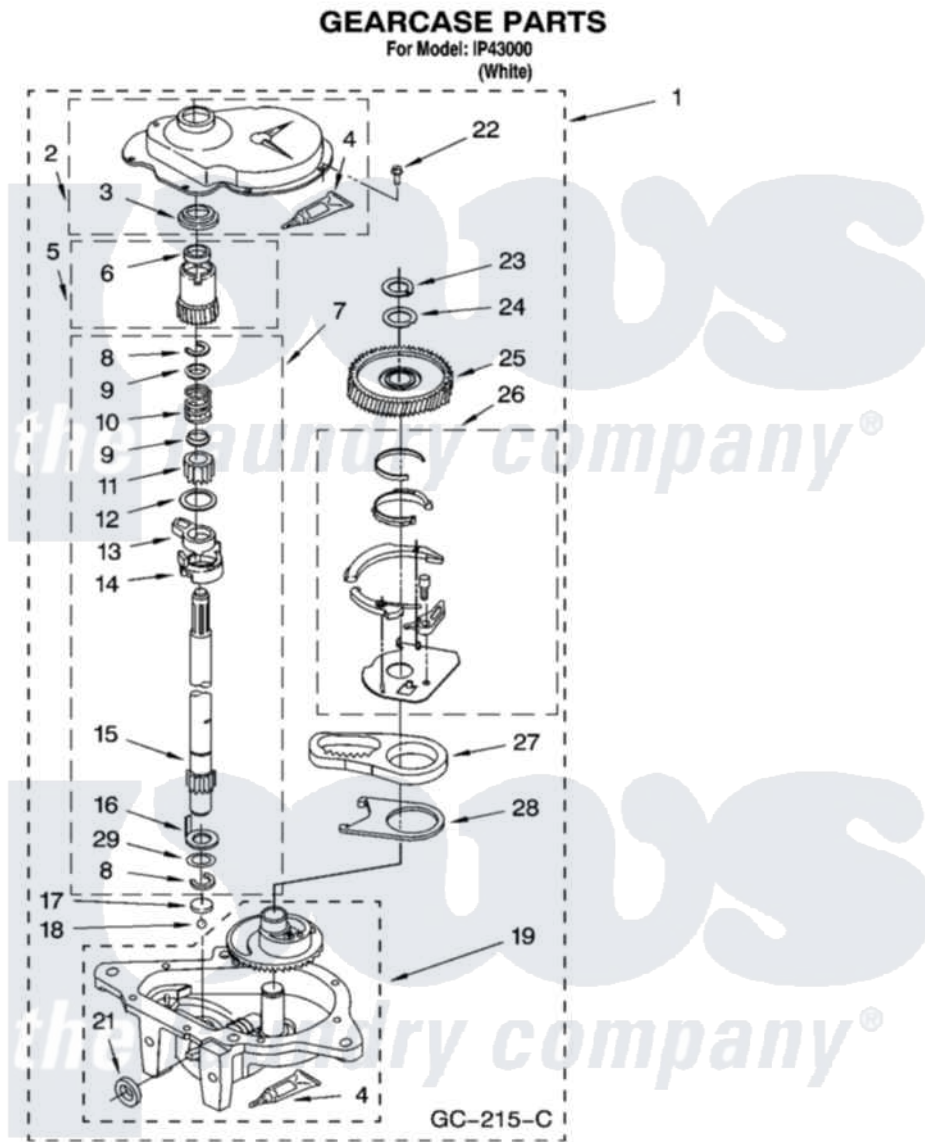

Whirlpool IP43000 08 - GEARCASE PARTS

12

8180477

Whirlpool [Residential Whirlpool IP43000 Washer Parts](#) Parts Diagram 08 - GEARCASE PARTS
Click on the part number to view part

Item	Original Part Number	Replaced By	Status	Part Description
1	3360630	3360629		Gearcase
2	285202			Cover, Gearcase
3	3349985			Seal, Gearcase Cover
4	285195			Sealer Sealer, Gasket
5	63320	285362		Gear and Pinion
6	356427			Seal, Spin Pinion
7	389387			Shaft, Agitator
8	90369		Not Available	Ring, Retaining (2)
9	62677			Retainer, Spring
10	62676			Spring, Agitator
11	63273	285509		Shaft, Agitator
12	62619			Washer, Agitator Gear
13	62580	285206		Cam-Agitator
14	62581	285206		Cam-Agitator
15	285509			Shaft, Agitator
16	62618			Washer, Cam Thrust

17	16018	285205	Bearing
18	85529	285205	Bearing
19	389230	285515	Gearcase
21	285352		Seal Kit, Thrust Plug
22	3351614		Screw, Gearcase Cover Mounting
23	3362552	285765	Ring-Retr
24	285735	285766	Washer Kit, Thrust
25	62570	285362	Gear and Pinon
26	388253	999516	Shelf-Glas
27	3349296	8546456	Rack, Connecting
28	62621		Actuator, Shift
29	388815		Washer, Intermediate 1 3976263 Miscellaneous Parts Bag 2 3976300 Washer, Inlet Hose 3 3366913 Clamp, Hose