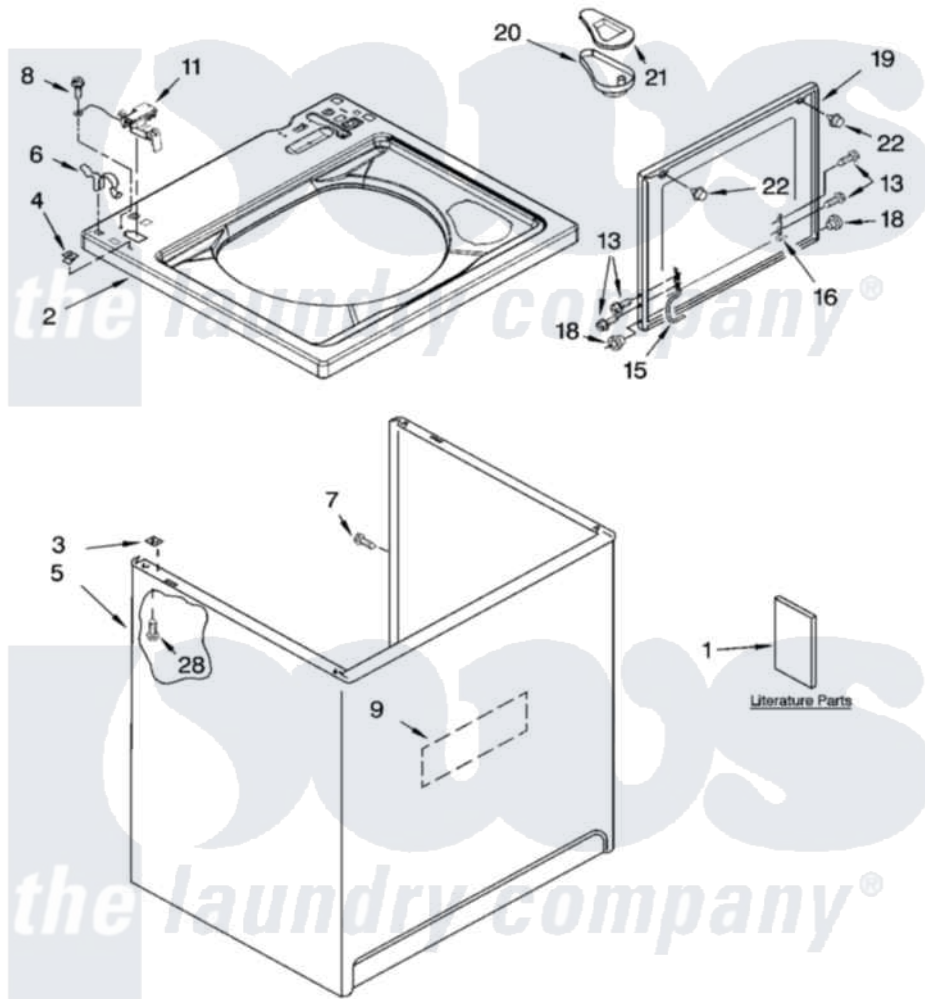

Whirlpool IP43001 01 - TOP AND CABINET PARTS

TOP AND CABINET PARTS

For Model: IP43001
(White)

AUTOMATIC
WASHER

10-04 Litho in U.S.A. (drd)

1

Part No. 8180563

Whirlpool [Residential Whirlpool IP43001 Washer Parts](#) Parts Diagram 01 - TOP AND CABINET PARTS

[Click on the part number to view part](#)

Item	Original Part Number	Replaced By	Status	Part Description
1	3956025		Not Available	Installation Instructions
"	3955923		Not Available	Feature Sheet
"	3955877		Not Available	Use & Care Guide
"	3955530		Not Available	Energy Guide
"	8557303		Not Available	Wiring Diagram
2	8543451	8543447		Top
3	62750			Spacer, Cabinet To Top (4)
4	357213			Nut, Push-In
5	63424			Cabinet
6	62780			Clip, Top And Cabinet And Rear Panel
7	3357011	308685		Side Trim)
8	3351614			Screw, Gearcase Cover Mounting
9	3976348			Absorber, Sound
11	8318084			Switch, Lid
13	355274	W10119828		Screw, Lid Hinge Mounting

15	8559336	W10225136	Hinge 7 Pad Assembly
16	91770		Hinge, Lid
18	8319539		Bearing, Lid Hinge
19	8558398	W10193861	Lid
20	8519517		Dispenser, Bleach
21	3955788		Cover, Dispenser
22	9724509		Bumper, Lid
28	3390631		Screw, 10-16 X 3/8