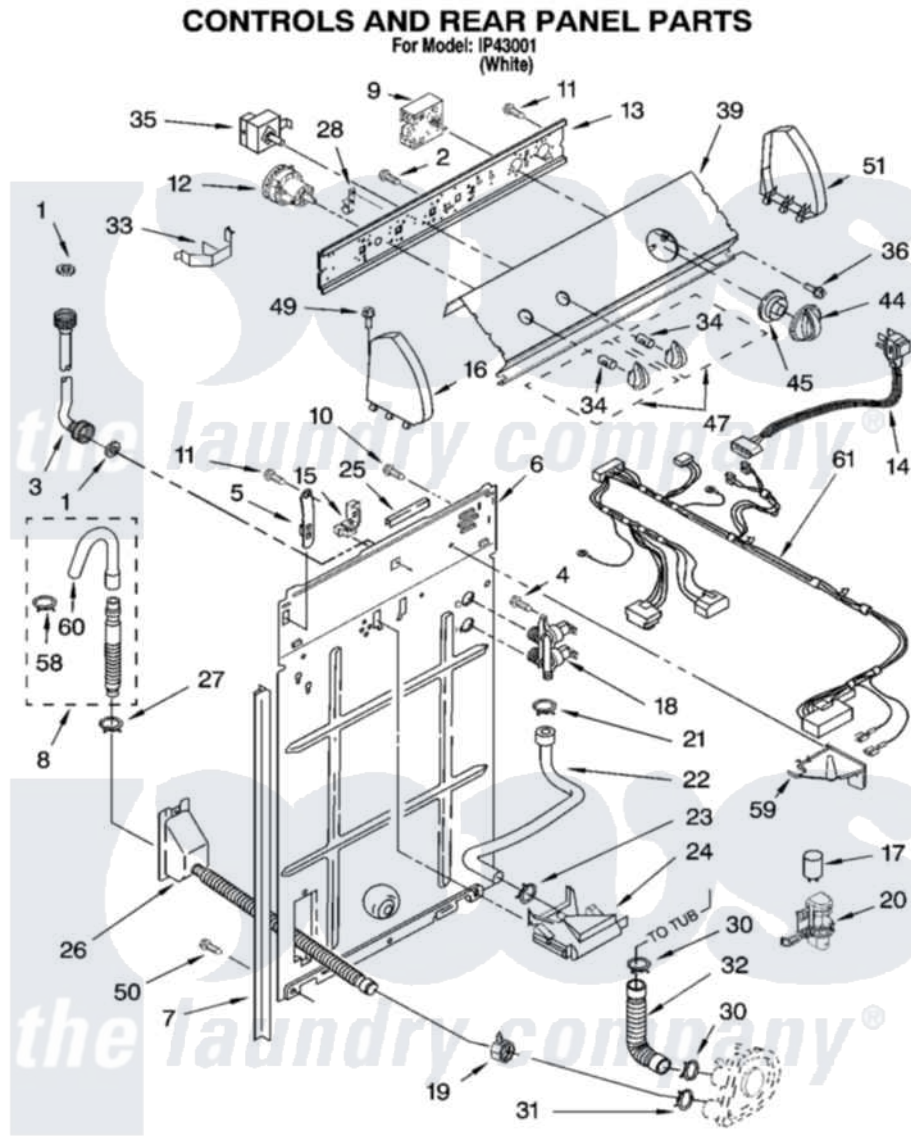

Whirlpool IP43001 02 - CONTROLS AND REAR PANEL PARTS

8180563

3

Whirlpool [Residential Whirlpool IP43001 Washer Parts](#) Parts Diagram 02 - CONTROLS AND REAR PANEL PARTS
Click on the part number to view part

Item	Original Part Number	Replaced By	Status	Part Description
1	3976300	16123		Washer Inlet-Hose Miscellaneous Parts Must be Ordered Separately.
2	3400073			Screw, Ground
3	3949374	89503		Hose-Inlet
"	3949375	89503		Hose-Inlet
4	9740848			Screw, Mixing Valve Mounting
5	8318255	8568314		Strap, Console
6	3357978			Panel, Rear
7	62747			Pad, Rear Panel
8	3951609	285664		Hose
"	661577	285666		Hose
"	3357090	285702		Hose
9	8557301			Timer, Control
10	3351614			Screw, Gearcase Cover Mounting
11	90767			Screw, 8A X 3/8 HeX Washer Head Tapping