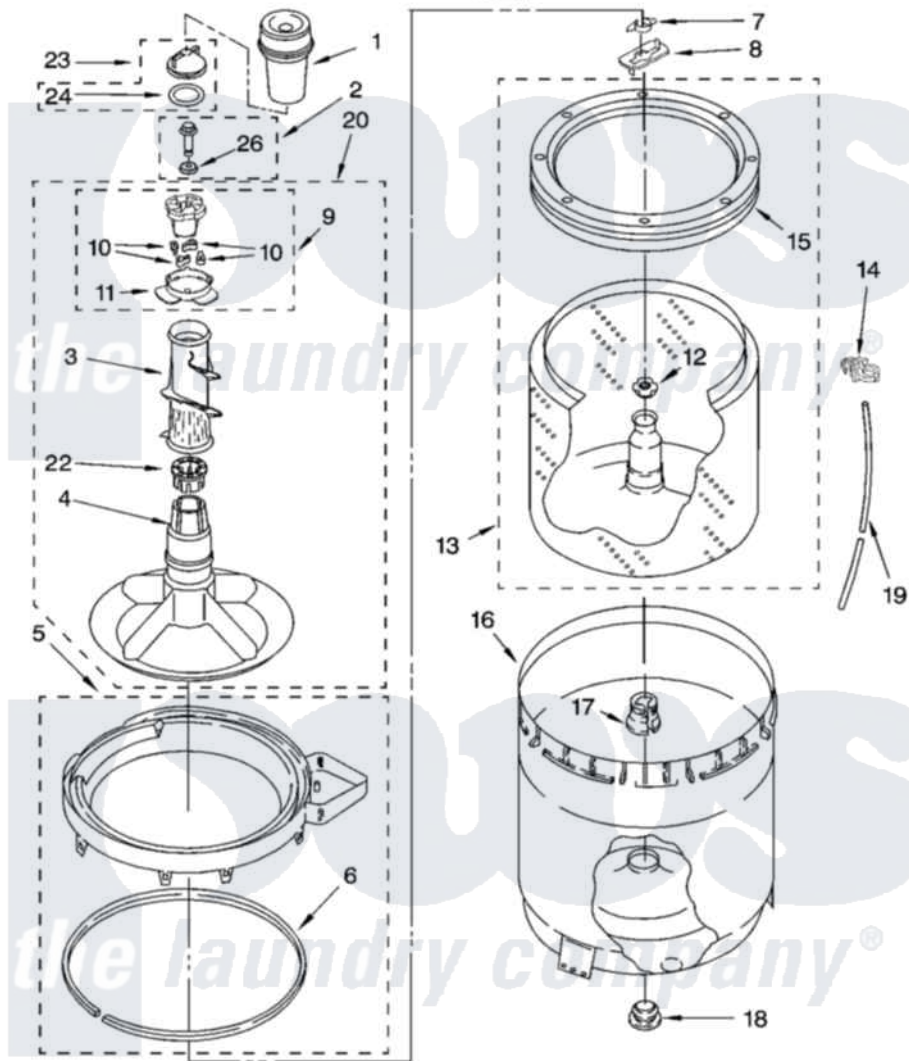

Whirlpool IP43001 03 - AGITATOR, BASKET AND TUB PARTS

AGITATOR, BASKET AND TUB PARTS

For Model: IP43001
(White)

8180563

5

Whirlpool [Residential Whirlpool IP43001 Washer Parts](#) Parts Diagram 03 - AGITATOR, BASKET AND TUB PARTS
Click on the part number to view part

Item	Original Part Number	Replaced By	Status	Part Description
1	63580			Dispenser, Fabric Softener
2	358237			Screw And Washer
3	3363003			Mover, Clothes
4	3347288			Agitator
5	8528150	W10445870		Ring-Tub
6	3976308			Gasket, Tub Ring
7	3354845			Clip, Agitator
8	3355921	8543666		Washer, Agitator
9	3363663	285811		Cam-Agitator
10	3366877	80040		Dog-Agitator
11	3363661			Bearing, Driven Cam
12	21366			Nut, Spanner
13	8526016	W10389328		Clothes Container, Assembly
14	2219077			Clip, Pressure Switch Hose
15	8519788	387240		Ring, Balance
16	63849			Strain Relief, Power Cord

17	389140		Tub Block, Basket Drive
18	383727		Gasket, Centerpodt
19	3347780	353244	Hose, Pressure Switch
20	3946501		Agitator, Assembly
22	3350389	285587	Washer
23	3354733	W10074580	Cap, Barrier
24	3348855	W10072840	Fabric Softener
26	3949550		Washer